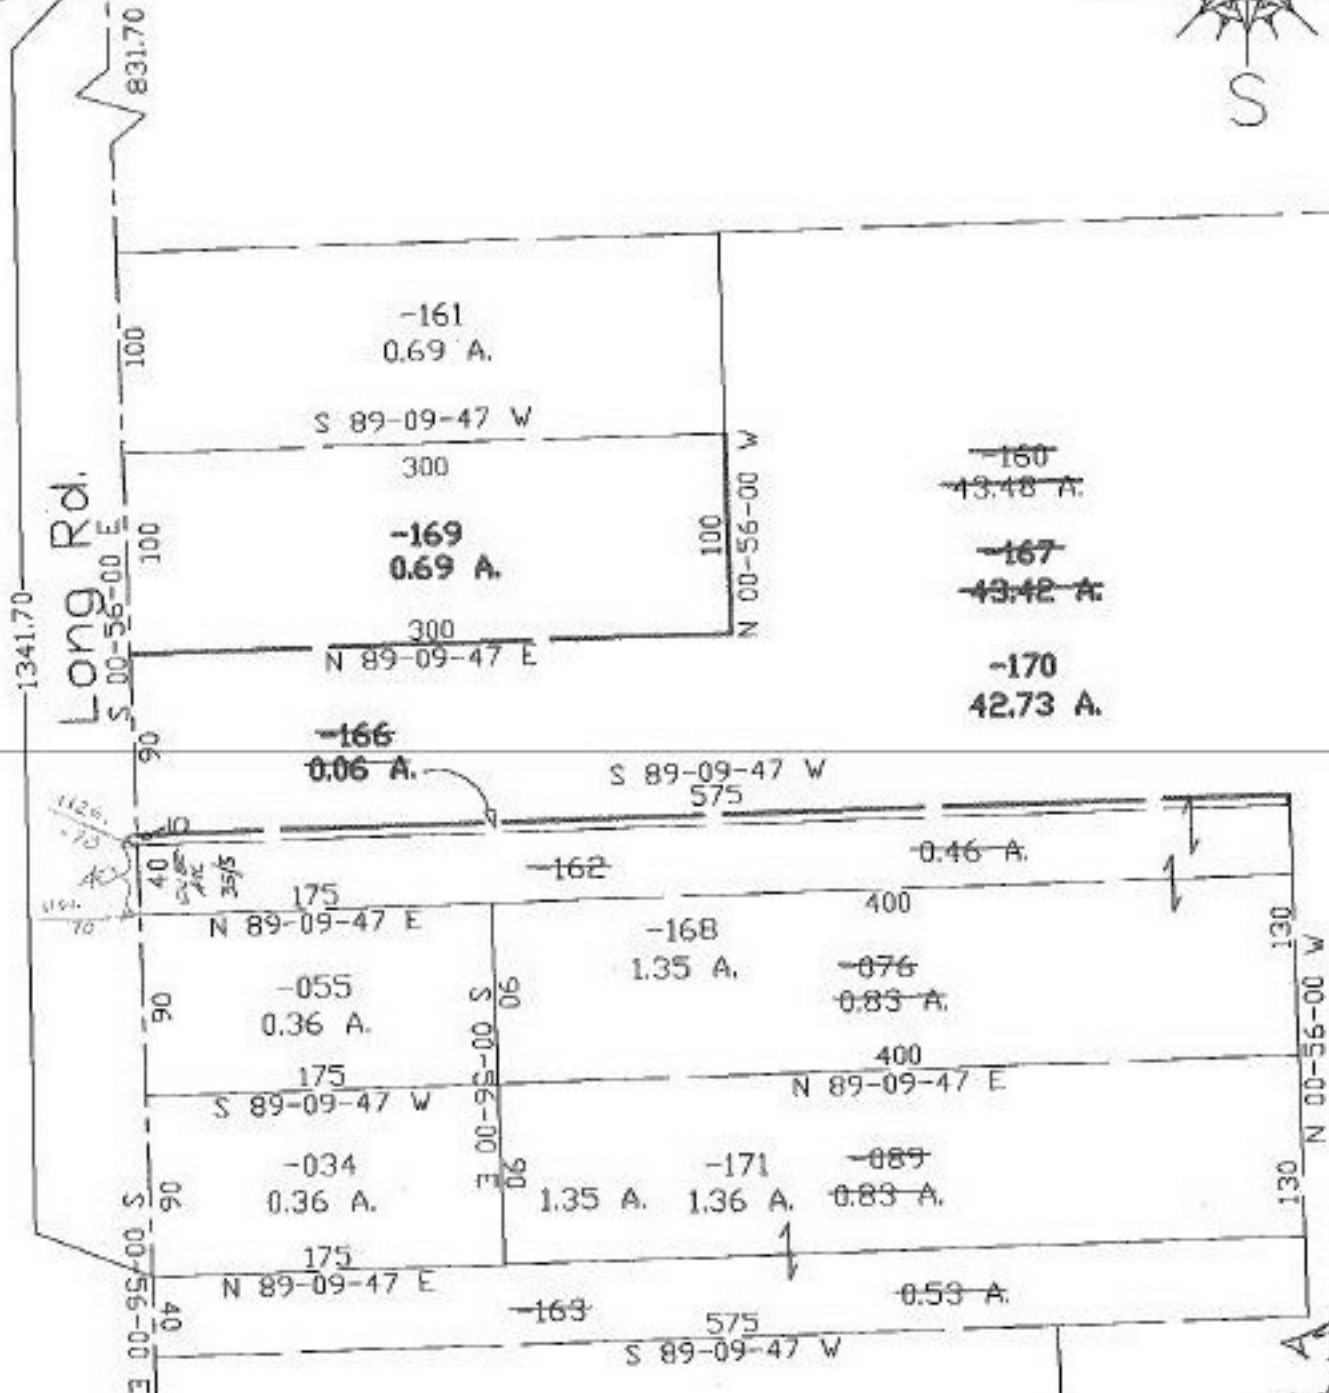

PARENT PARCEL: 04-00-011-107-076, 060, 089, 162, 163

CHILD PARCEL: 04-00-011-107-166 thru -171

STARTING POINT: cl. of Detroit Rd. & cl. of Long Rd.

NO. 22365

Detroit Rd.

AS
2-4-99

SPLITS/DEEDS PROCESSED
 LORAIN COUNTY TAX MAP DEPARTMENT
 228 MIDDLE AVE. ELYRIA, OHIO

SURVEYED BY: Vincent McGarvey
 CLOSURE:
 MAP PAGE(S): 04-00-011-E DATE: 12/11/97
 APPROVED BY: kac SCALE: 1" = 100
 PRIOR INSTRUMENT: OR 969/56 OR 1163/743