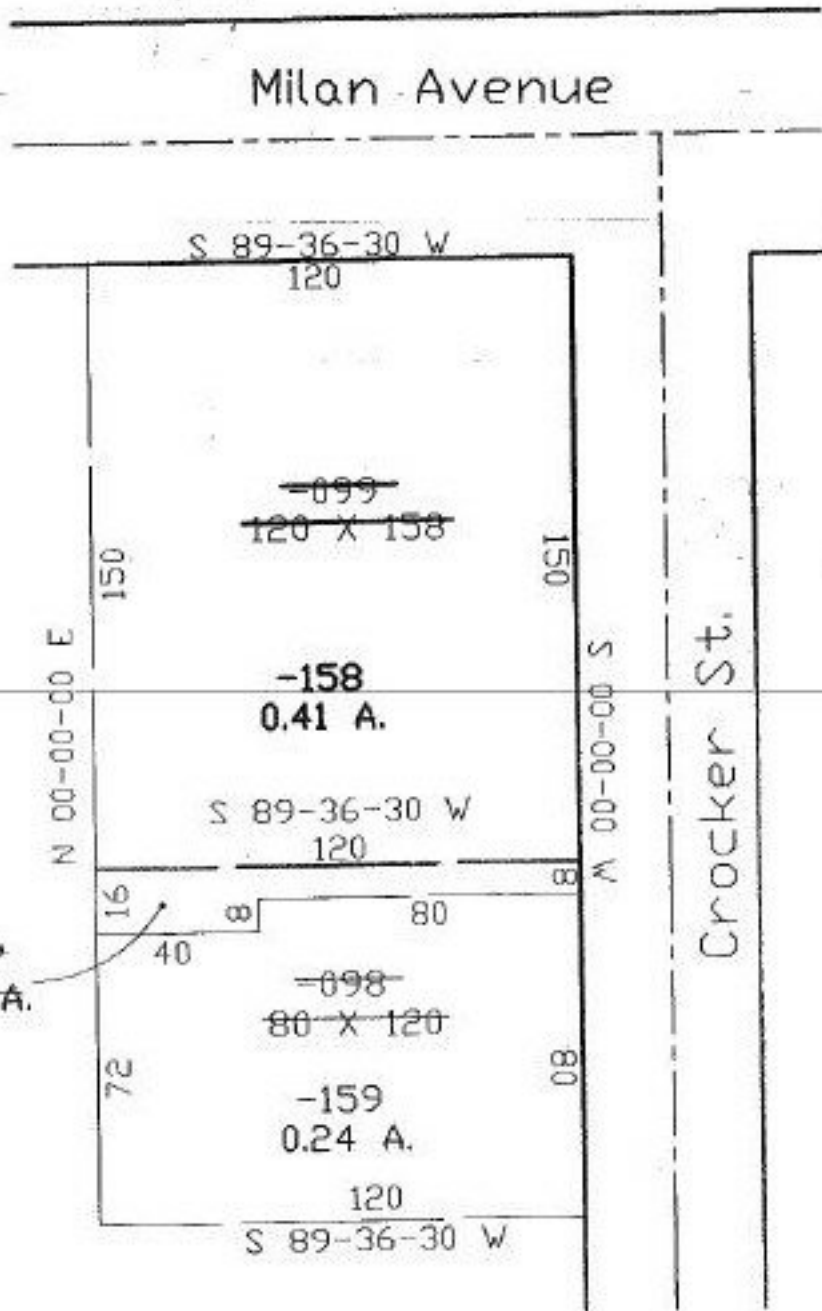

#22354  
NO. 22354

PARENT PARCEL: 05-00-017-000-098, 099  
CHILD PARCEL: 05-00-017-000-157, 158, 159  
STARTING POINT: South line of Milan Ave. & west line of Crocker St.

**SPLITS/DEEDS PROCESSED**  
LORAIN COUNTY TAX MAP DEPARTMENT  
226 MIDDLE AVE. ELYRIA, OHIO

SURVEYED BY: Charles P. Woryu  
CLOSURE: 0.84 A.  
MAP PAGE(S): 05-00-017-8 DATE: 11/11/97  
APPROVED BY: kac SCALE: 1" = 50'  
PRIOR INSTRUMENT: OR 46/738 & OR 352/679