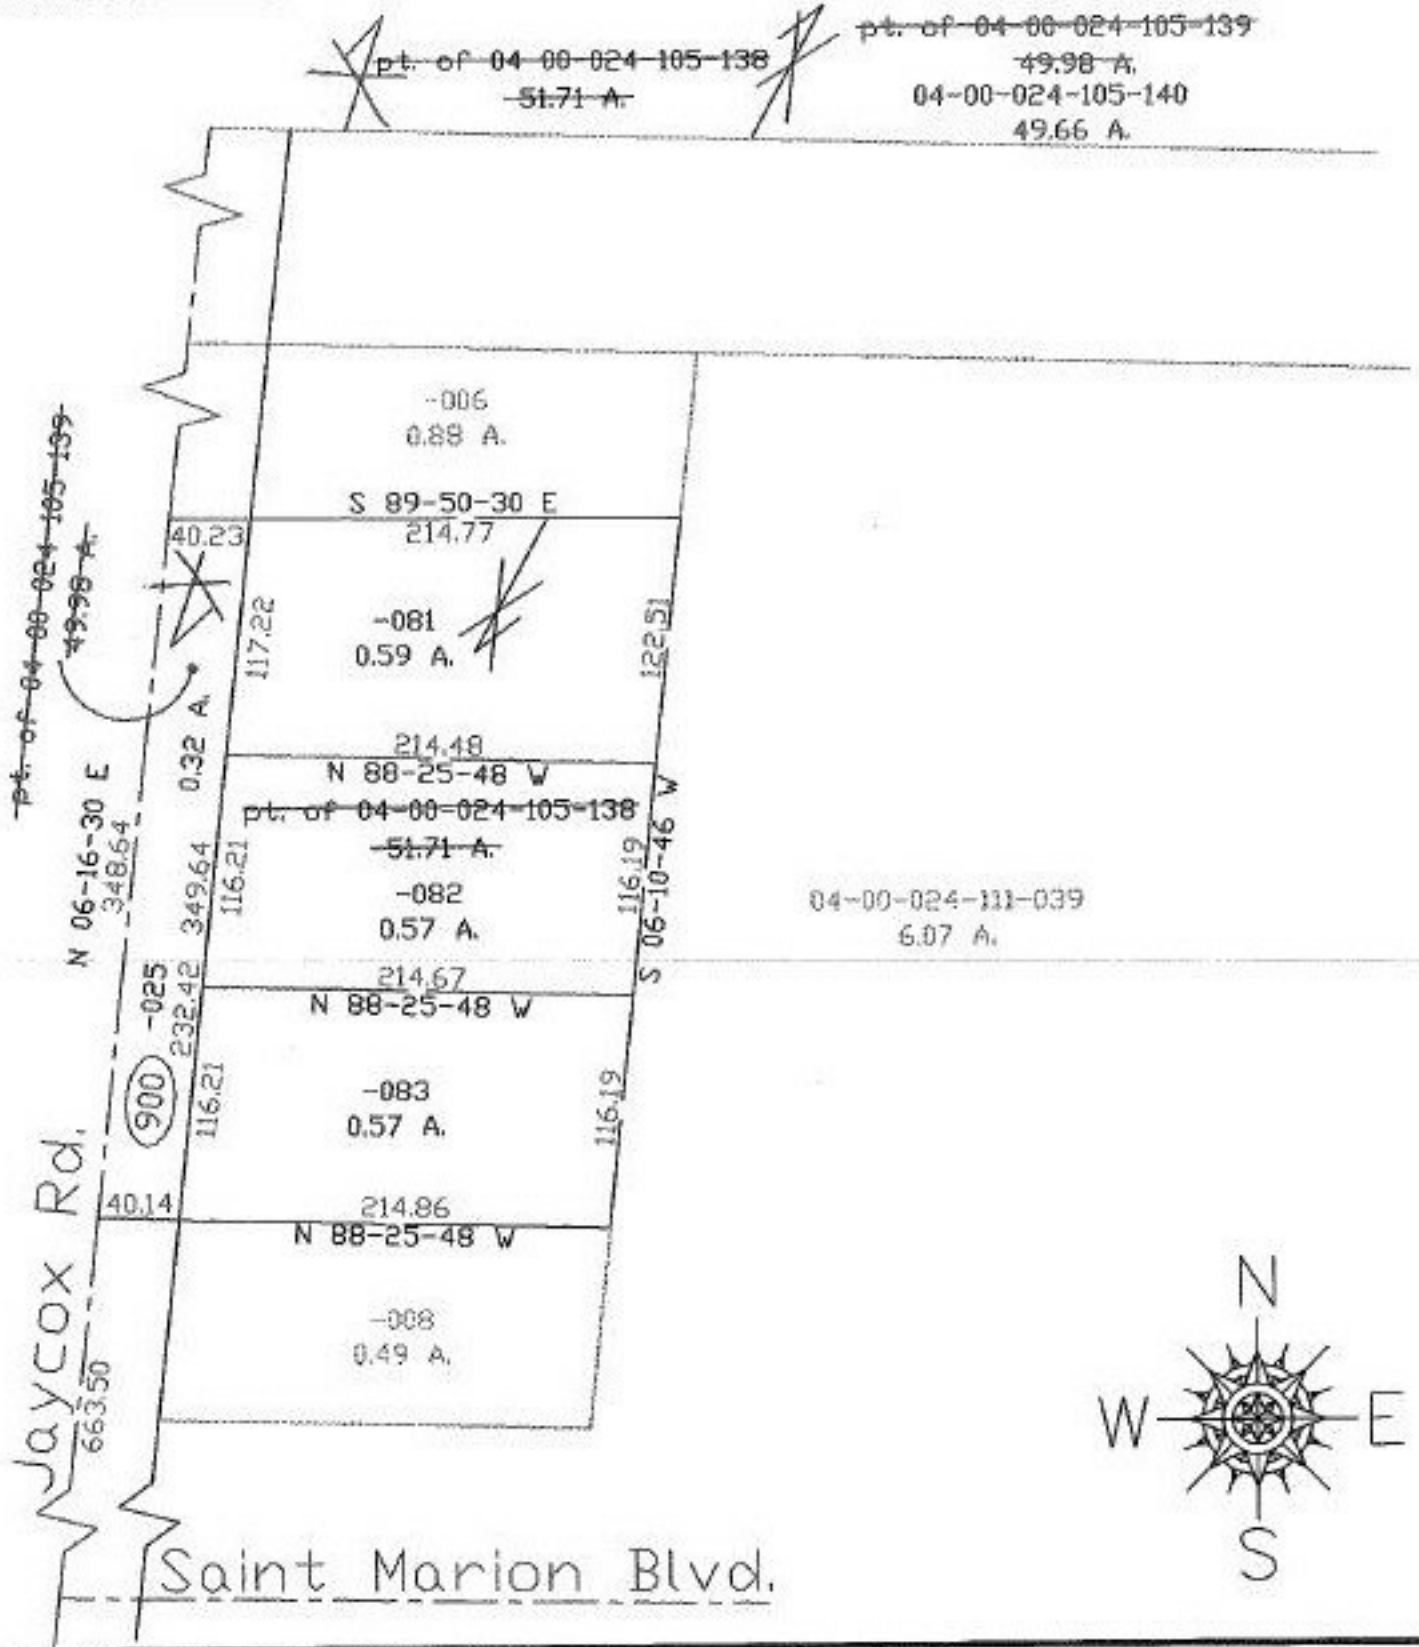

PARENT PARCEL: 04-00-024-105-138

CHILD PARCEL: 04-00-024-105-039, 04-00-024-111-081, 082, 083, 04-00-025-900-025

STARTING POINT: c.l. of Saint Marion Blvd. & c.l. of Jaycox Rd.

NO. 22348

SPLITS/DEEDS PROCESSED
 LORAIN COUNTY TAX MAP DEPARTMENT
 226 MIDDLE AVE. ELYRIA, OHIO

SURVEYED BY: Richard A. Thompson, Jr.
 CLOSURE: 0:10:10,000
 MAP PAGE(S): 04-00-024-F
 APPROVED BY: kas DATE: 3/11/98
 SCALE: 1" = 100' PRIOR INSTRUMENT: 911/811