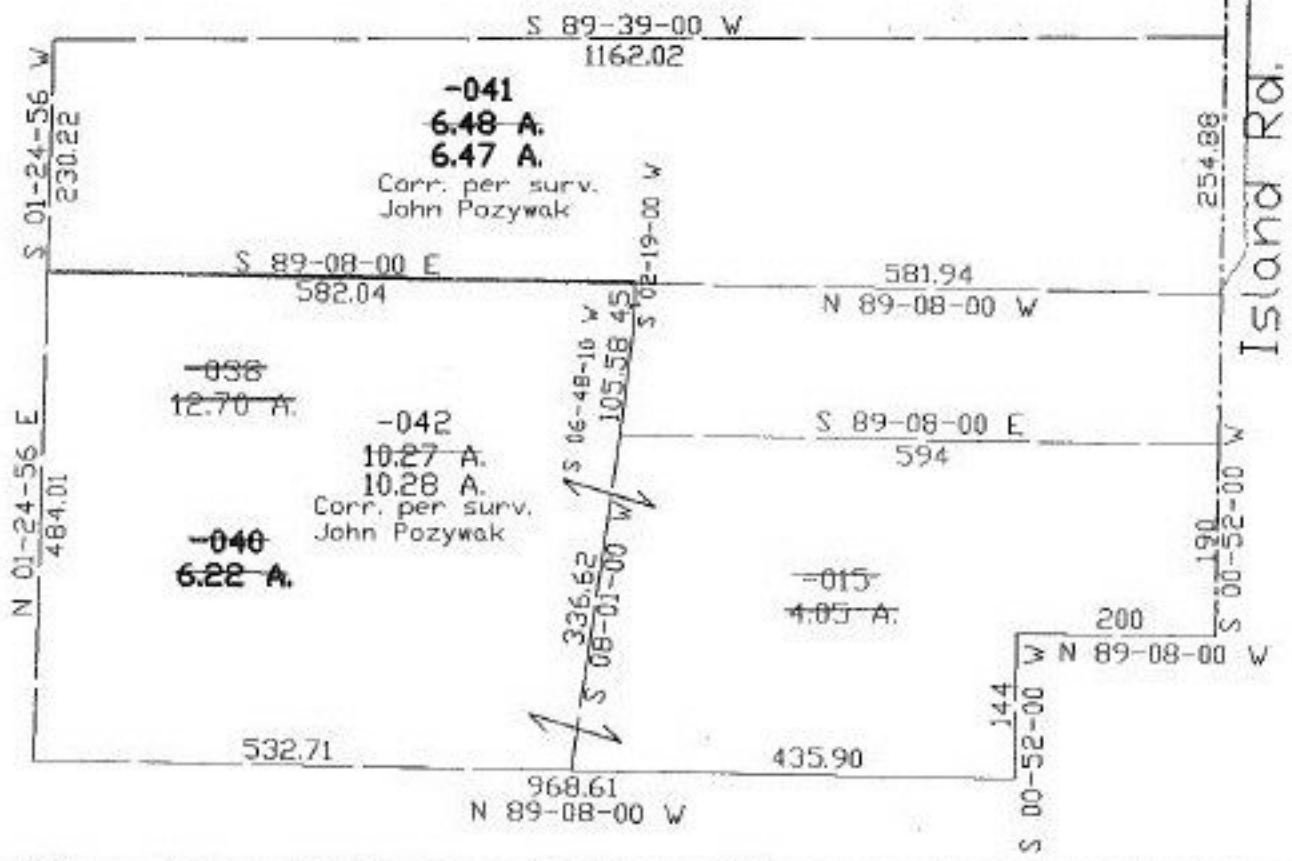

#22344  
NO. 22344

PARENT PARCEL: 11-00-035-000-015, 038  
CHILD PARCEL: 11-00-035-000-040, 041, 042  
STARTING POINT: N. Line of O.L. 35 & cl. of Island Rd.

North line of O.L. 35

**SPLITS/DEEDS PROCESSED**  
LORAIN COUNTY TAX MAP DEPARTMENT  
226 MIDDLE AVE. ELYRIA, OHIO

SURVEYED BY: John Poznyak  
CLOSURE: 0.08:10.000  
MAP PAGE(S): 11-C  
APPROVED BY: kac DATE: 11/6/97  
SCALE: 1" = 200' PRIOR INSTRUMENT.