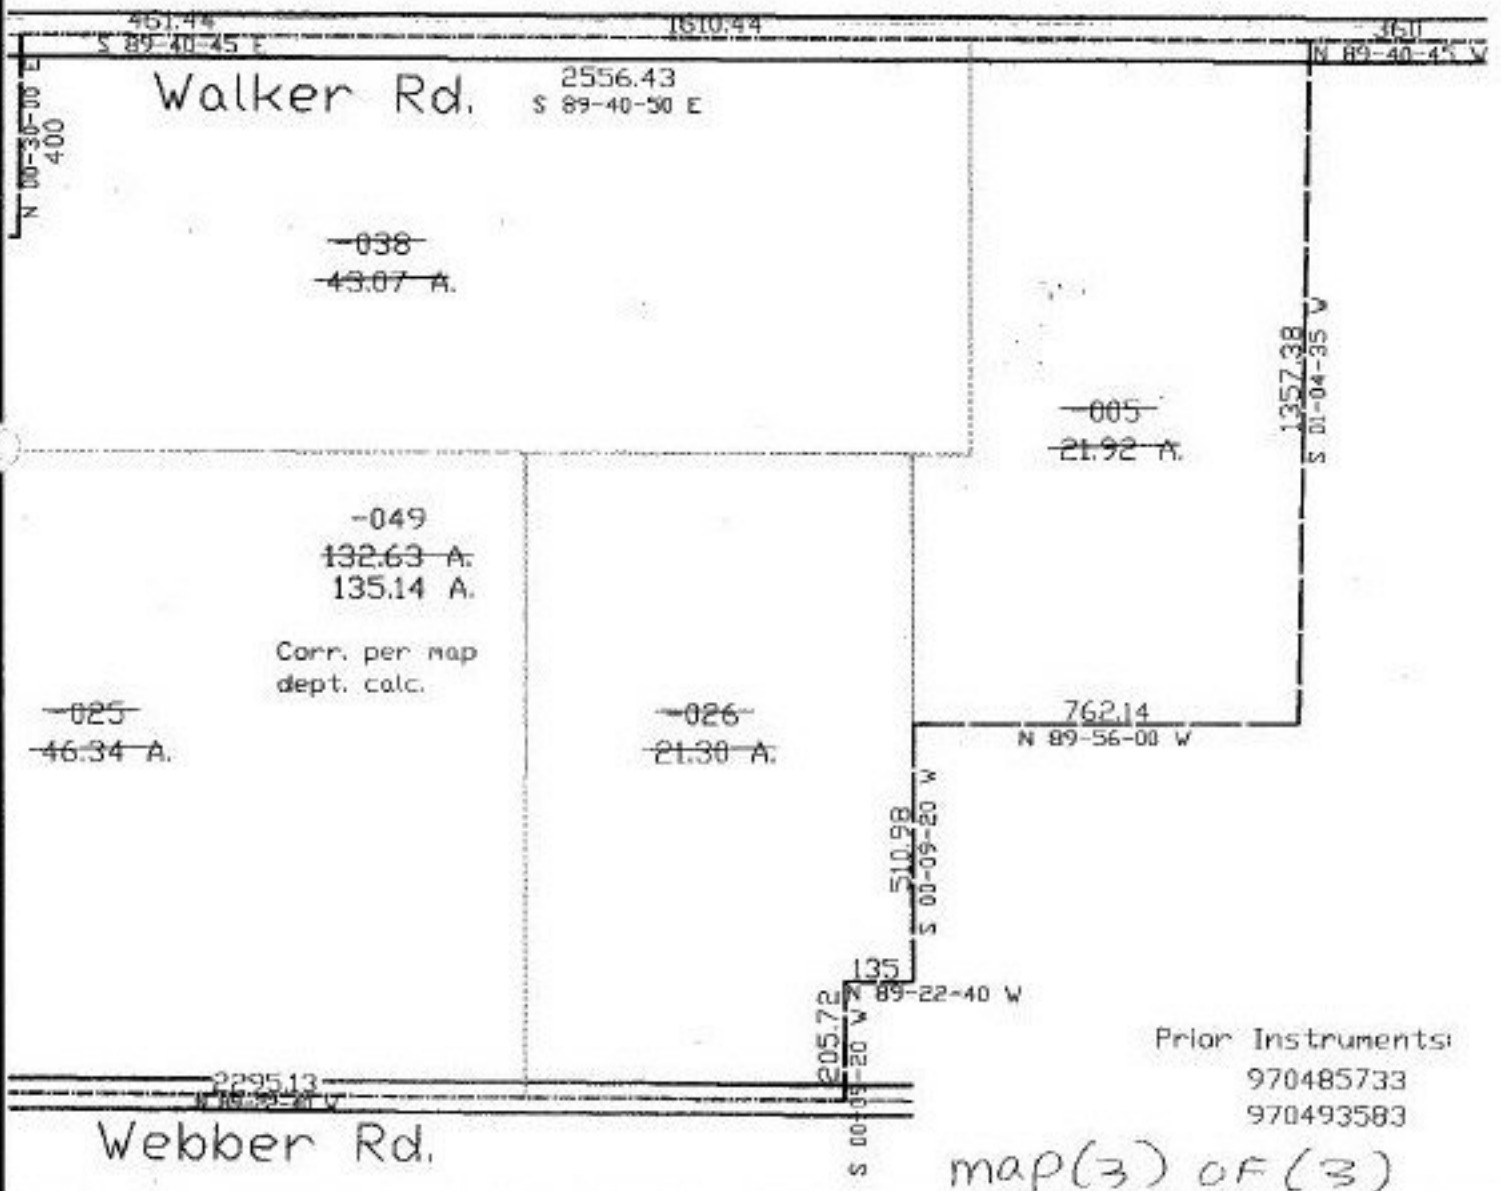

22343

PARENT PARCEL: 04-00-007-150-007, 008, 009, 035 *** see below ***

CHILD PARCEL: 04-00-007-150-082, 083, 04-00-008-101-049

STARTING POINT: c.l. of Walker Rd. & c.l. of Moore Rd.

NO. 22343

*** Parent par. cont. 04-00-008-101-005, 025, 026, 038, 04-00-008-102-001, 003, 004, 005, 007 thru 011, 04-00-008-103-001, 002

UPDATE LEGAL

Prior Instruments:
970485733
970493583

map(3) of (3)

SPLITS/DEEDS PROCESSED
LORAIN COUNTY TAX MAP DEPARTMENT
226 MIDDLE AVE. ELYRIA, OHIO

SURVEYED BY: Donald E. Woike
CLOSURE: 0.01:10,000
MAP PAGE(S): 4-B, 04-00-007-EFG, 04-00-008-AB
APPROVED BY: koc DATE: 11/6/97
SCALE: 1" = 400' PRIOR INSTRUMENT: