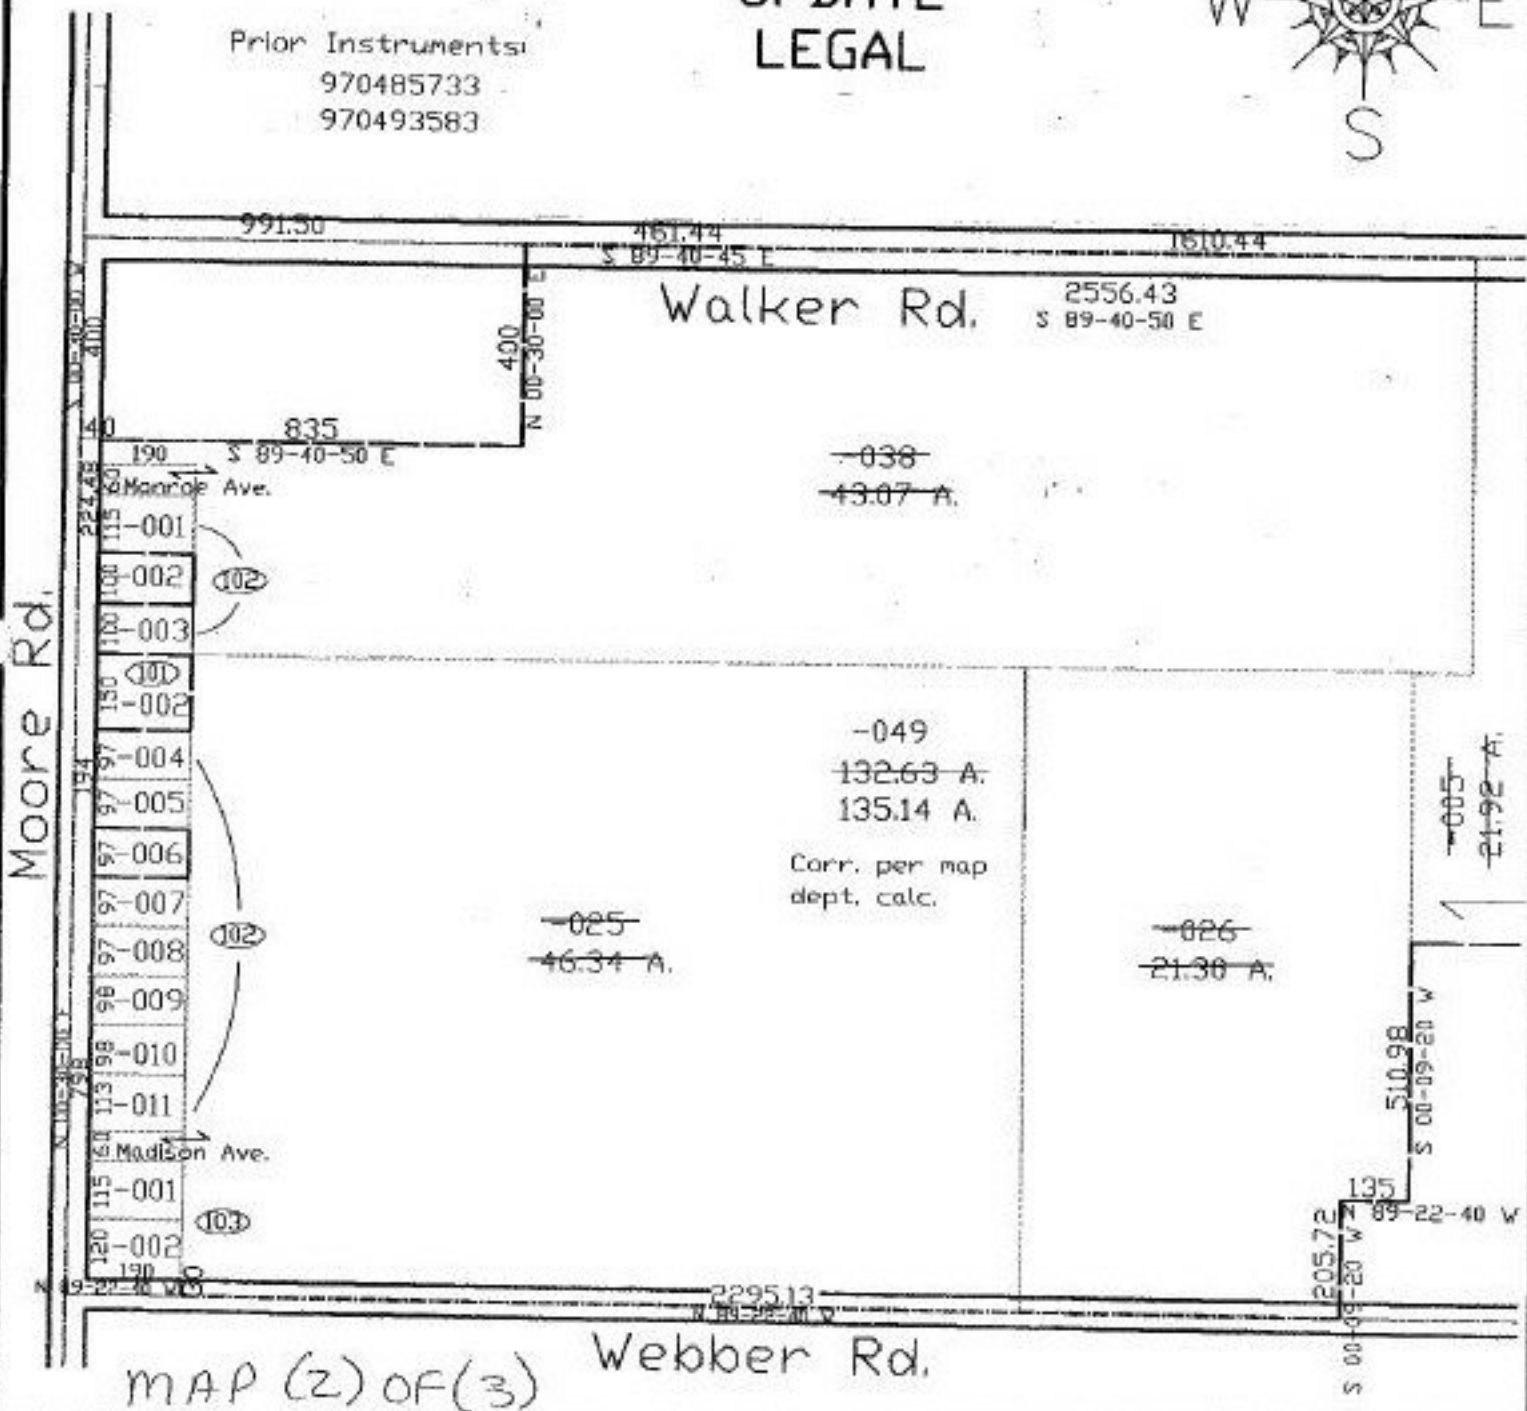

22343
NO. 22343

PARENT PARCEL: 04-00-007-150-007, 008, 009, 035 *** see below ***

CHILD PARCEL: 04-00-007-150-082, 083, 04-00-008-101-049

STARTING POINT: c.l. of Walker Rd. & c.l. of Moore Rd.

*** Parent par. cont. 04-00-008-101-005, 025, 026, 038, 04-00-008-102-001, 003, 004, 005, 007 thru 011, 04-00-008-103-001, 002

UPDATE
LEGAL

Prior Instruments:
970485733
970493583

MAP (2) OF (3)

SPLITS/DEEDS PROCESSED
LORAIN COUNTY TAX MAP DEPARTMENT
226 MIDDLE AVE. ELYRIA, OHIO

SURVEYED BY: Donald E. Woike
 CLOSURE: 0.01:10,000
 MAP PAGE(S): 4-B, 04-00-007-EFG, 04-00-008-AB
 APPROVED BY: kec DATE: 11/6/97
 SCALE: 1" = 400' PRIOR INSTRUMENT: