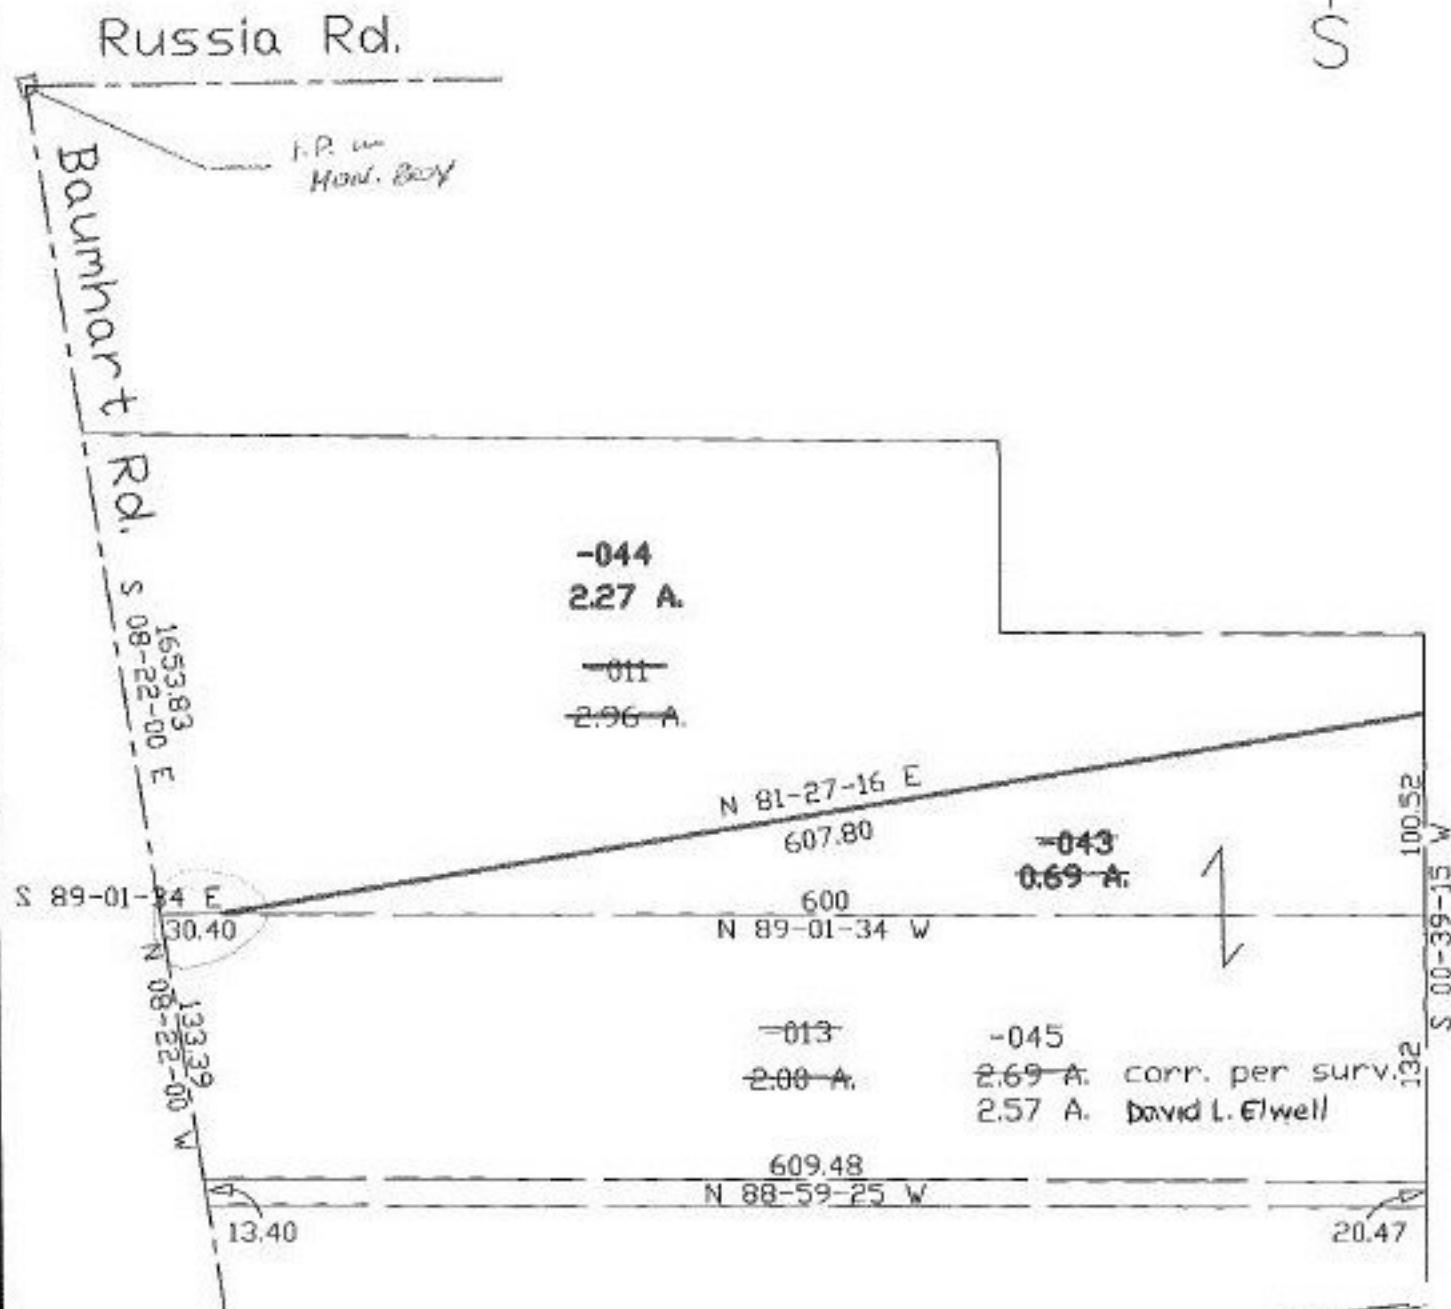

PARENT PARCEL: 08-00-103-000-011, 013
 CHILD PARCEL: 08-00-103-000-043, 044, 045
 STARTING POINT: c.l. of Russia Rd. & c.l. of Baumhart Rd.

NO. 22341

SPLITS/DEEDS PROCESSED
 LORAIN COUNTY TAX MAP DEPARTMENT
 226 MIDDLE AVE. ELYRIA, OHIO

SURVEYED BY: David L. Elwell
 CLOSURE: 0.07:10.000
 MAP PAGE(S): 8-0 DATE: 11/3/97
 APPROVED BY: kac SCALE: 1" = 100'
 PRIOR INSTRUMENT: OR 789/906 OR 699/707