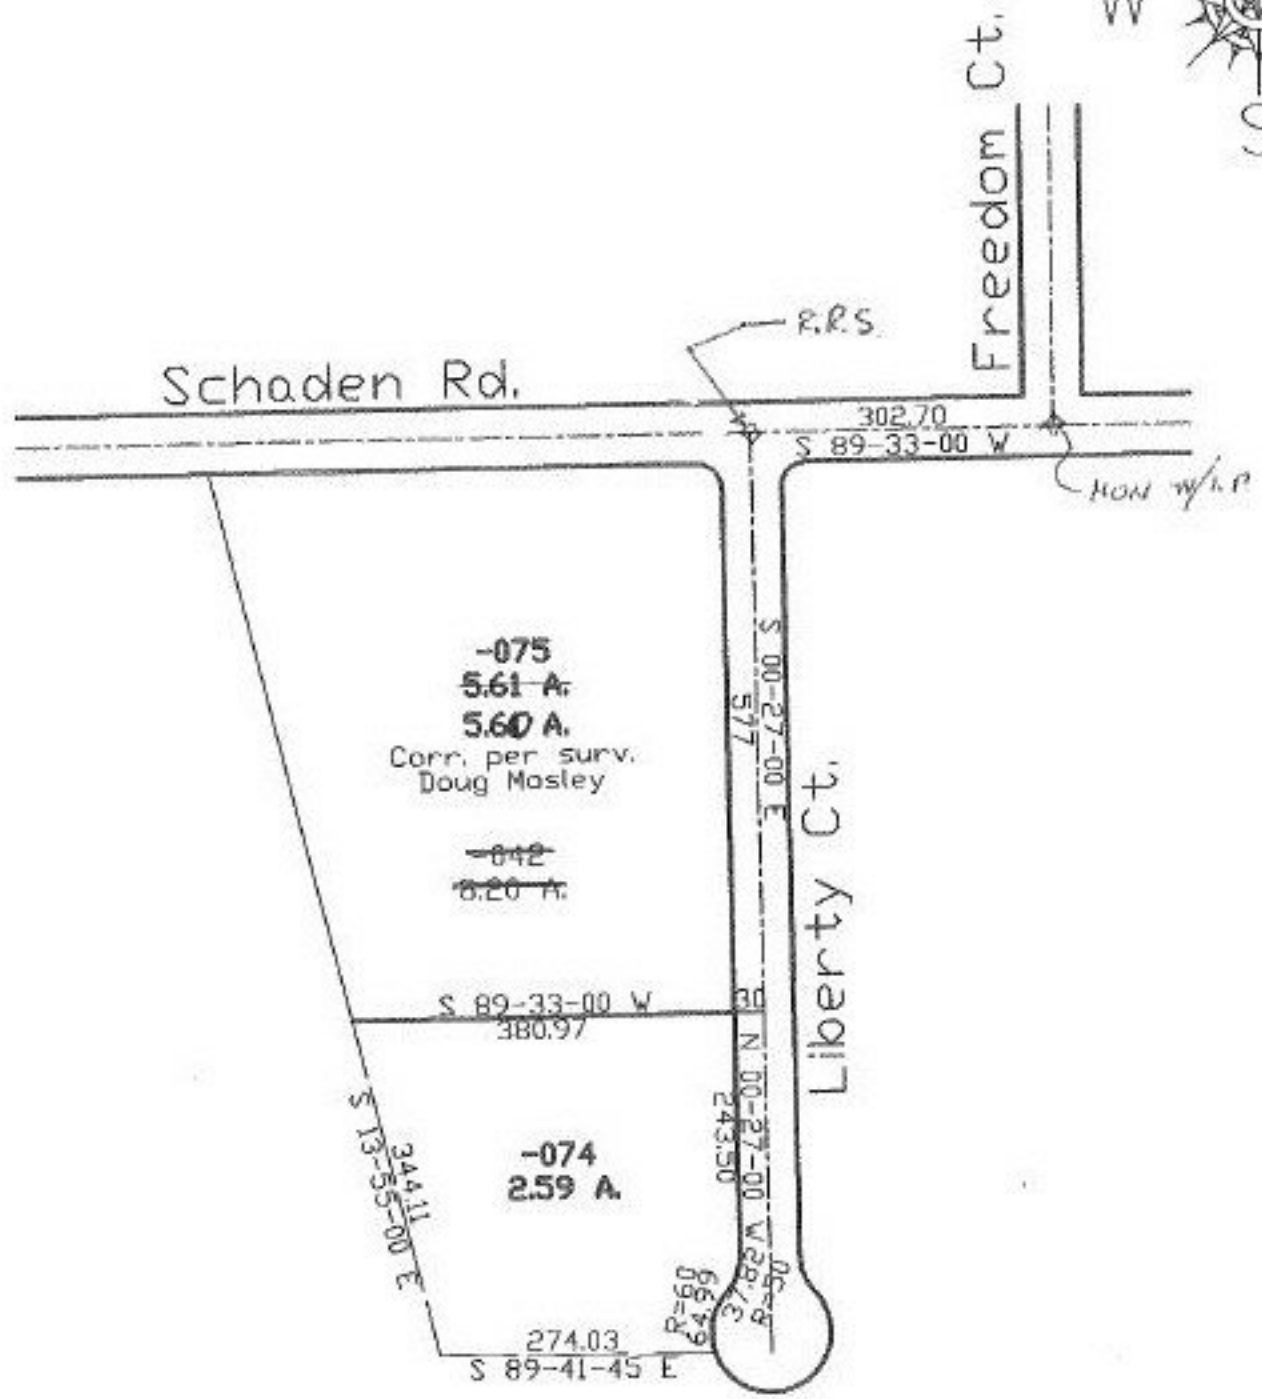

PARENT PARCEL: 06-23-009-102-042
 CHILD PARCEL: 06-23-009-102-074, 075
 STARTING POINT: c.l. of Freedom Ct. & c.l. of Schaden Rd.

NO. 22338

DP 9-23-98

SPLITS/DEEDS PROCESSED
 LORAIN COUNTY TAX MAP DEPARTMENT
 226 MIDDLE AVE. ELYRIA, OHIO

SURVEYED BY: Doug Masley for Benjamin
 CLOSURE: 0.02:10.000
 MAP PAGE(S): 6-25
 APPROVED BY: kac DATE: 01/31/97
 SCALE: 1" = 200' PRIOR INSTRUMENT: plat 36/B