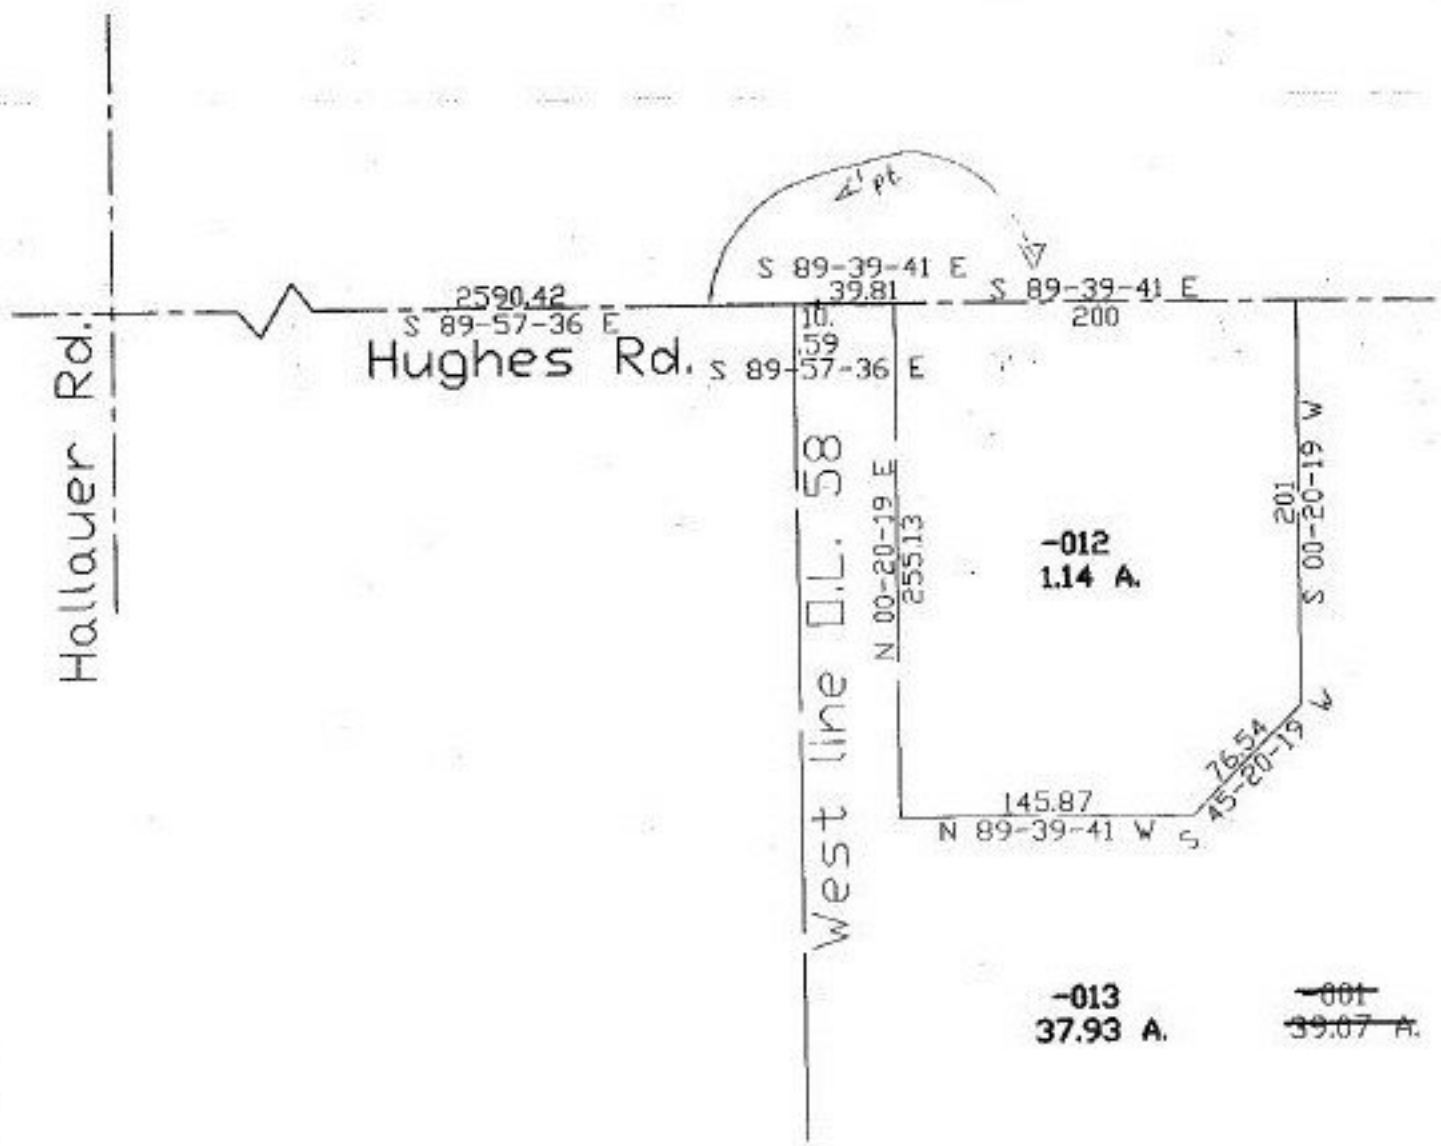

#22337

NO. 22337

PARENT PARCEL: 14-00-058-000-001

CHILD PARCEL: 14-00-058-000-012, 013

STARTING POINT: c.l. of Hughes Rd. & NW corner of O.L. 58

**SPLITS/DEEDS PROCESSED**  
 LORAIN COUNTY TAX MAP DEPARTMENT  
 226 MIDDLE AVE. ELYRIA, OHIO

SURVEYED BY: David J. Bruckner  
 CLOSURE: 0.13:10.000  
 MAP PAGE(S): 14-C  
 APPROVED BY: kac DATE: 10/30/97  
 SCALE: 1" = 100 PRIOR INSTRUMENT: OR 1327/205