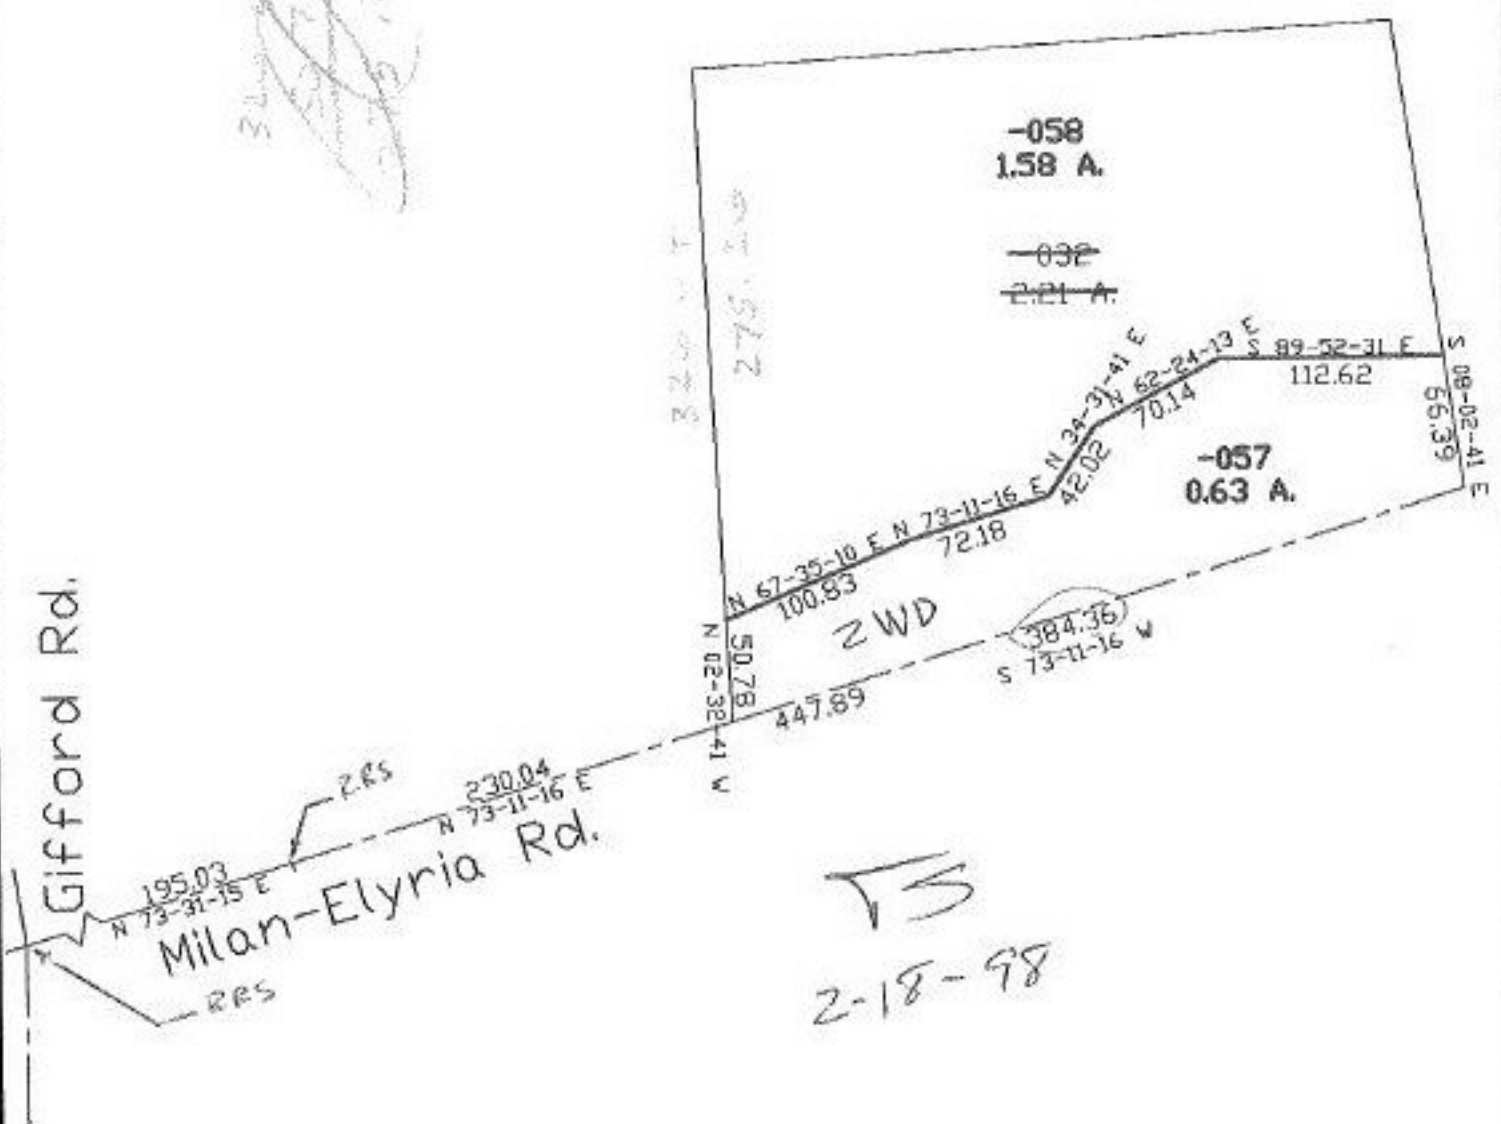

PARENT PARCEL: 08-00-091-000-032

CHILD PARCEL: 08-00-091-000-057, 058

STARTING POINT: cl. of Gifford Rd & cl. of State Route 113 (Milan-Elyria Rd.)

NO. 22336

Handwritten scribbles

SPLITS/DEEDS PROCESSED
 LORAIN COUNTY TAX MAP DEPARTMENT
 226 MIDDLE AVE. ELYRIA, OHIO

SURVEYED BY: ODOT Ramona Robinson
 CLOSURE: 0.28:10,000
 MAP PAGE(S): 8-C
 APPROVED BY: koc DATE: 10/30/97
 SCALE: 1" = 100' PRIOR INSTRUMENT: OR 99, P.29