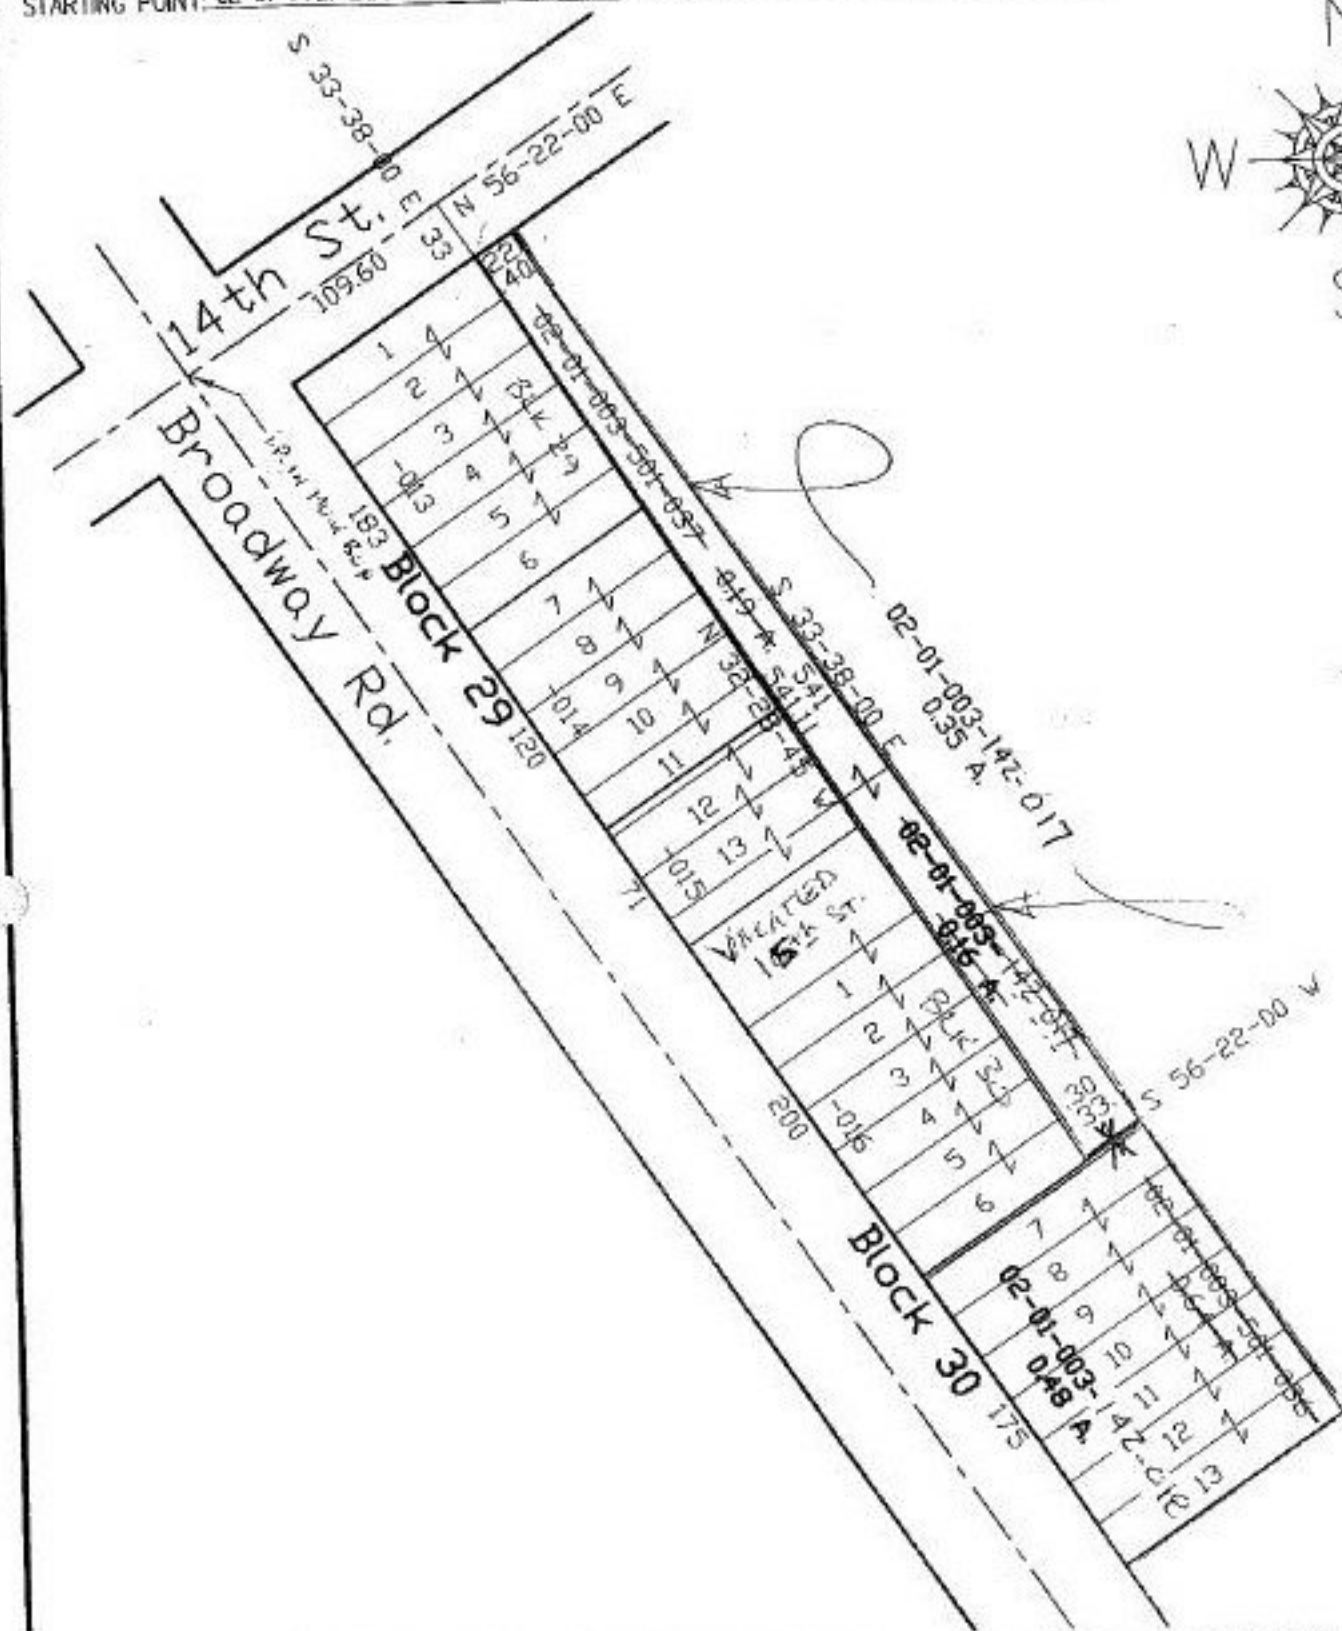

#22327
NO. 22327

PARENT PARCEL: 02-01-003-501-036, 037
CHILD PARCEL: 02-01-003-142-017, 018 and 02-01-003-501-049
STARTING POINT: c.l. of 14th Street & easterly line of Broadway

SPLITS/DEEDS PROCESSED
LORAIN COUNTY TAX MAP DEPARTMENT
226 MIDDLE AVE. ELYRIA, OHIO

SURVEYED BY: Patrick A. McGowan
CLOSURE: 0.01:10.000
MAP PAGE(S): 02-01-003-F
APPROVED BY: kac DATE: 10/23/97
SCALE: 1" = 100' PRIOR INSTRUMENT: 22327-1A