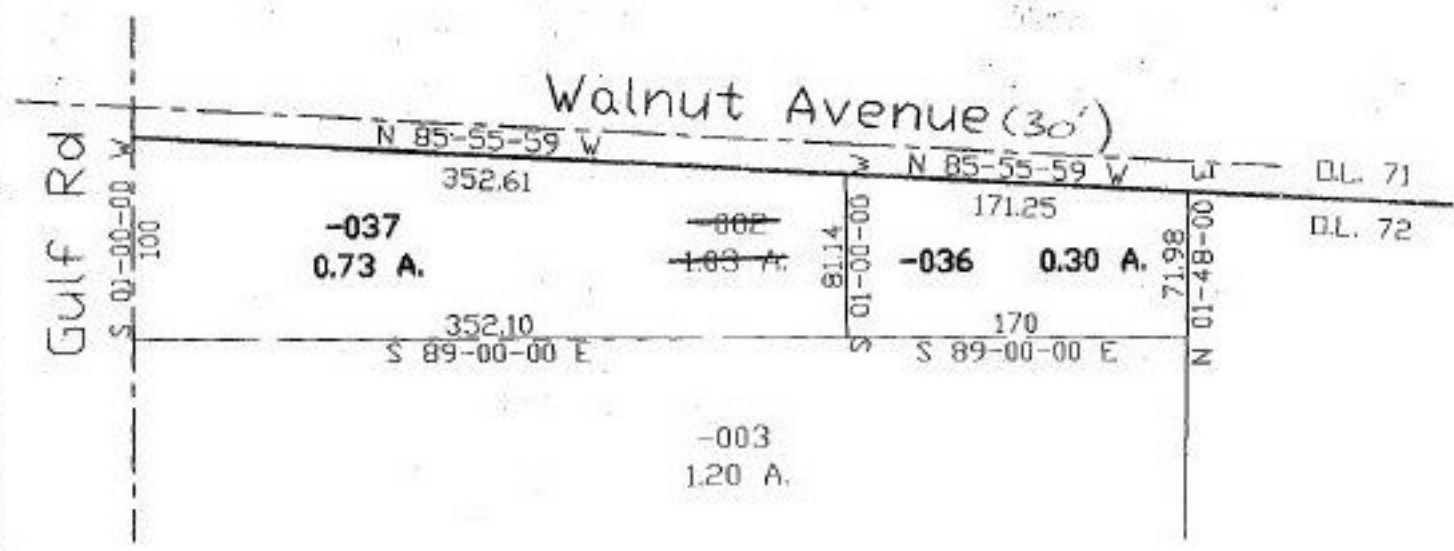

#22321

NO. 22321

PARENT PARCEL: 03-00-072-000-002
CHILD PARCEL: 03-00-072-000-036, 037
STARTING POINT: c.L. of Gulf Rd. & N. line of O.L. 72

SPLITS/DEEDS PROCESSED
LORAIN COUNTY TAX MAP DEPARTMENT
226 MIDDLE AVE. ELYRIA, OHIO

SURVEYED BY: Douglas H. Mosley
CLOSURE: 0.09:10.000
MAP PAGE(S): 03-00-071-A
APPROVED BY: kac DATE: 10/18/97
SCALE: 1" = 100' PRIOR INSTRUMENT: 1228/852