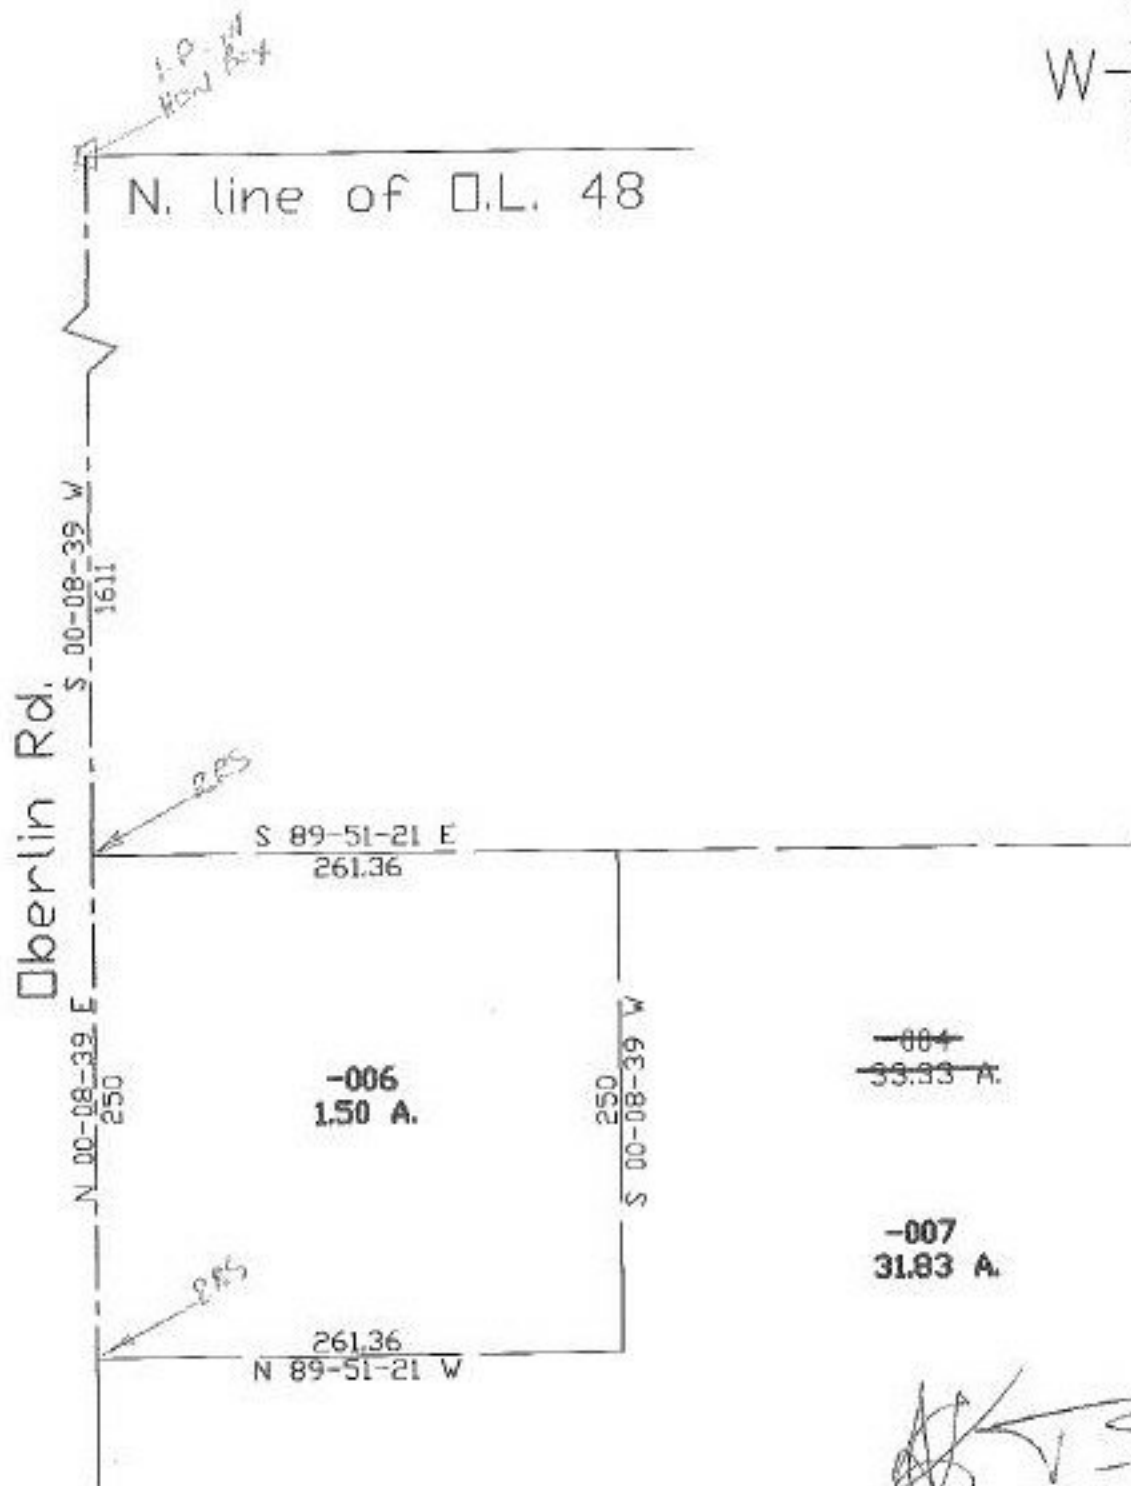

PARENT PARCEL: 09-00-048-000-004  
CHILD PARCEL: 09-00-048-000-006, 007  
STARTING POINT: c.l. of Oberlin Rd. & N. line of O.L. 48

NO. 22320

SPLITS/DEEDS PROCESSED  
LORAIN COUNTY TAX MAP DEPARTMENT  
226 MIDDLE AVE. ELYRIA, OHIO

SURVEYED BY: Lowell E. Bender  
CLOSURE: 0.00:10.000  
MAP PAGE(S): 9-0  
APPROVED BY: koc DATE: 10/18/97  
SCALE: 1"=100 PRIOR INSTRUMENT: 447/562