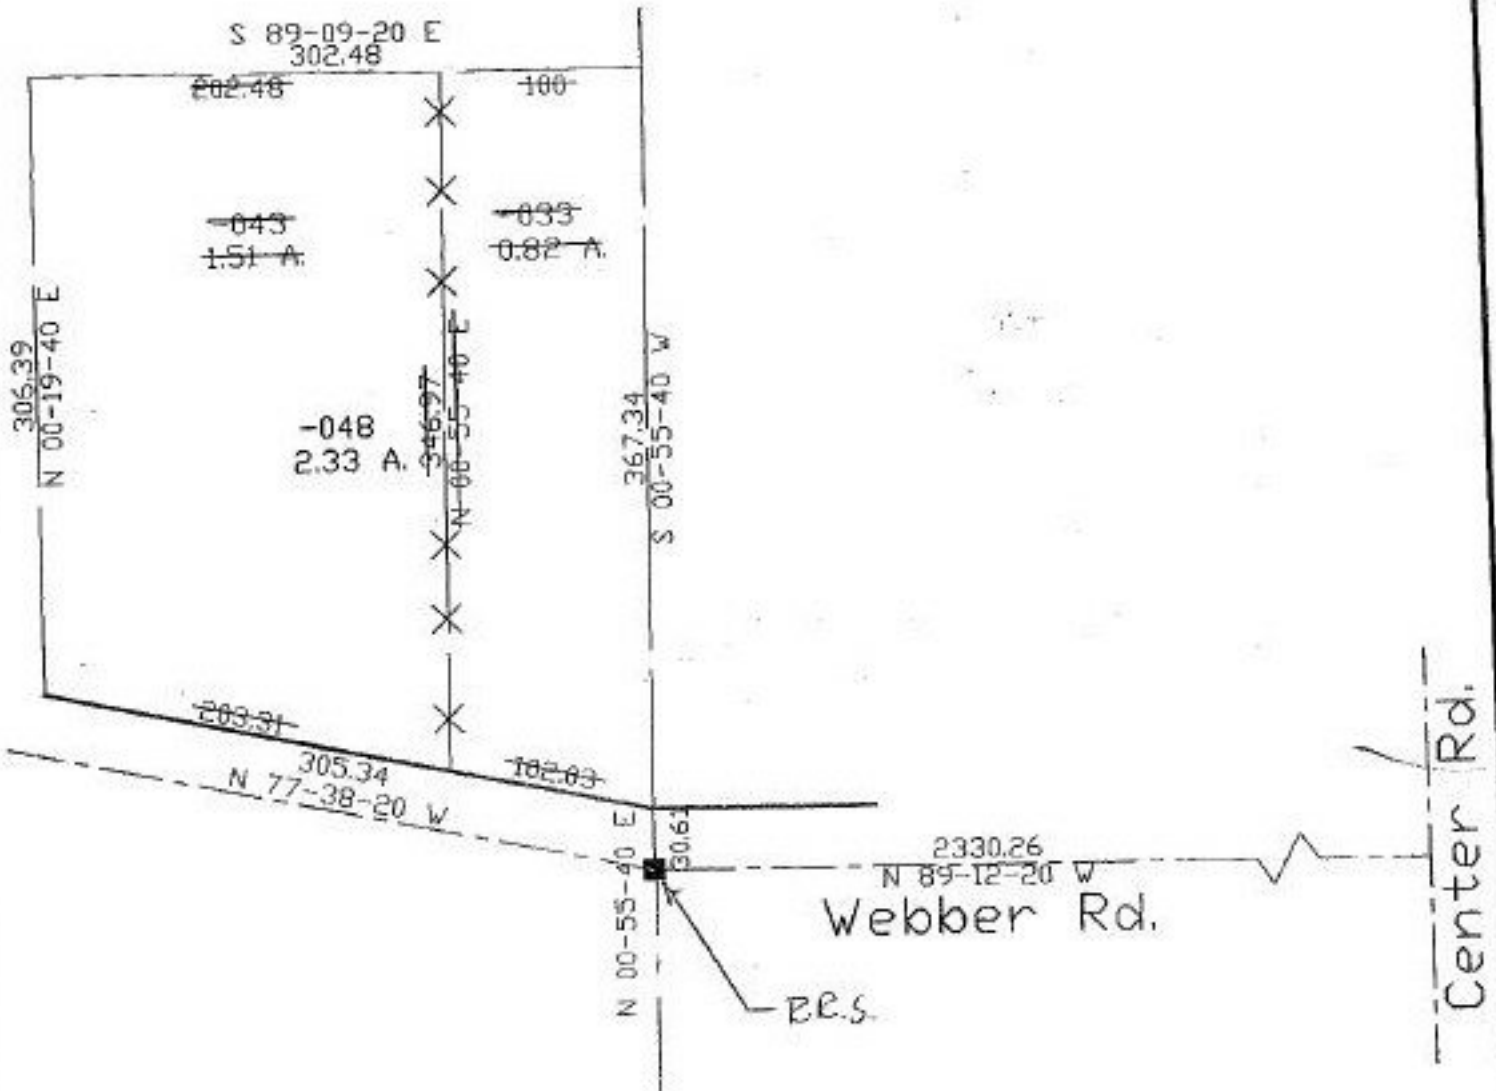

#22319

NO. 22319

PARENT PARCEL: 04-00-008-101-033, 043  
CHILD PARCEL: 04-00-008-101-048  
STARTING POINT: cl. of Center Rd. & cl. of Webber Rd.

# COMBINATION

E. LINE SEC 8 →

**SPLITS/DEEDS PROCESSED**  
LORAIN COUNTY TAX MAP DEPARTMENT  
228 MIDDLE AVE. ELYRIA, OHIO

SURVEYED BY: James A. Resor  
CLOSURE: 0.07:10.000  
MAP PAGE(S): 4-B APPROVED BY: koc  
DATE: 10/17/97 SCALE: 1" = 100'  
PRIOR INSTRUMENT: OR 517/533 DV 1154/445