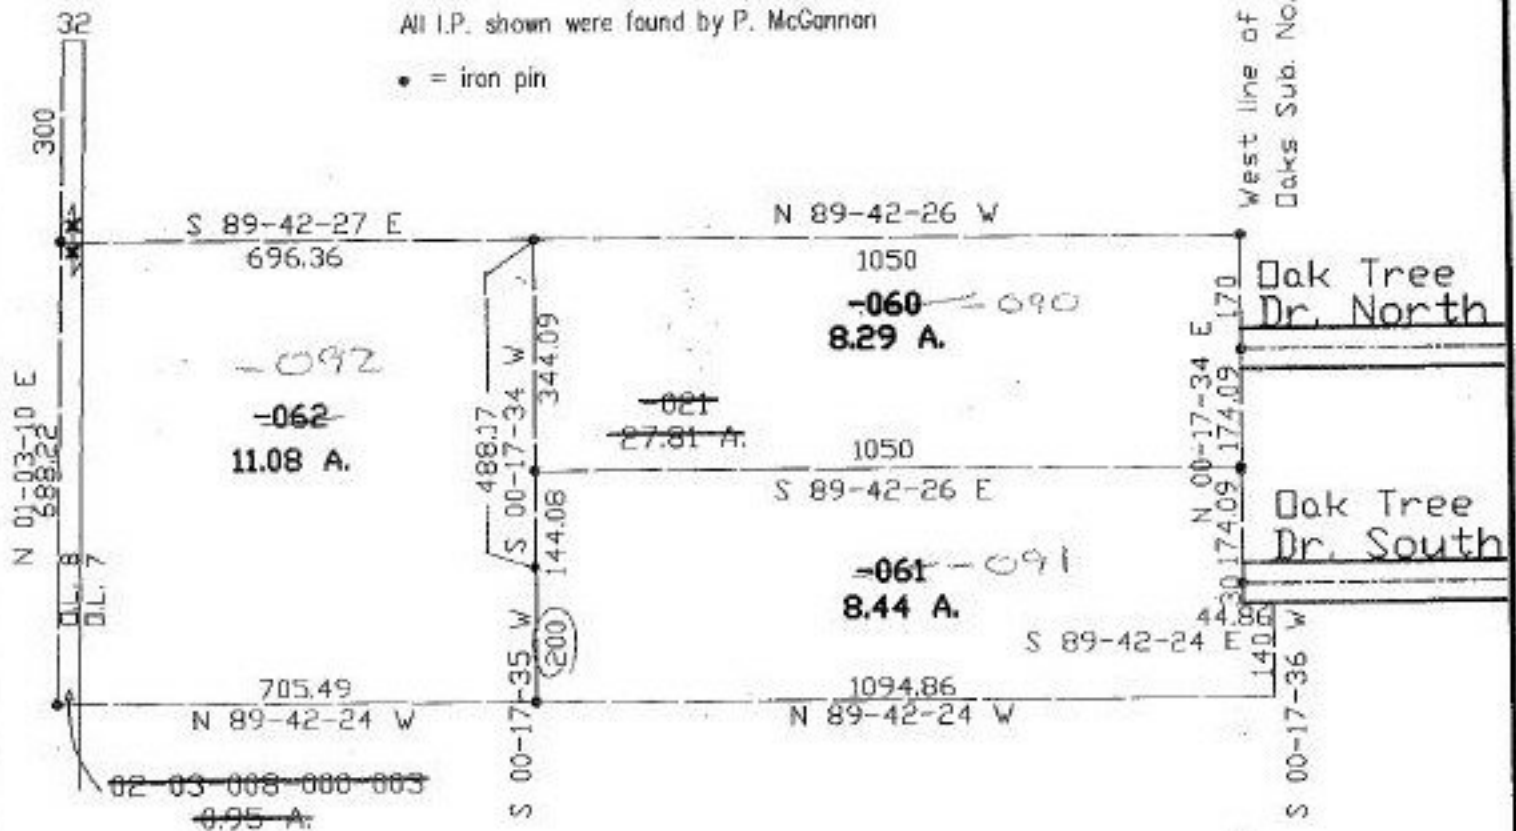

PARENT PARCEL: 02-03-007-000-021

CHILD PARCEL: 02-03-007-000-060 thru 062

STARTING POINT:

NO. 22299

#22 299

All I.P. shown were found by P. McGannon

• = iron pin

**SPLITS/DEEDS PROCESSED**  
 LORAIN COUNTY TAX MAP DEPARTMENT  
 226 MIDDLE AVE. ELYRIA, OHIO

SURVEYED BY: Patrick A. McGannon  
 CLOSURE: 0.31:10.000  
 MAP PAGE(S): 2-E  
 APPROVED BY: kac DATE: 10/7/97  
 SCALE: 1" = 300' PRIOR INSTRUMENT: