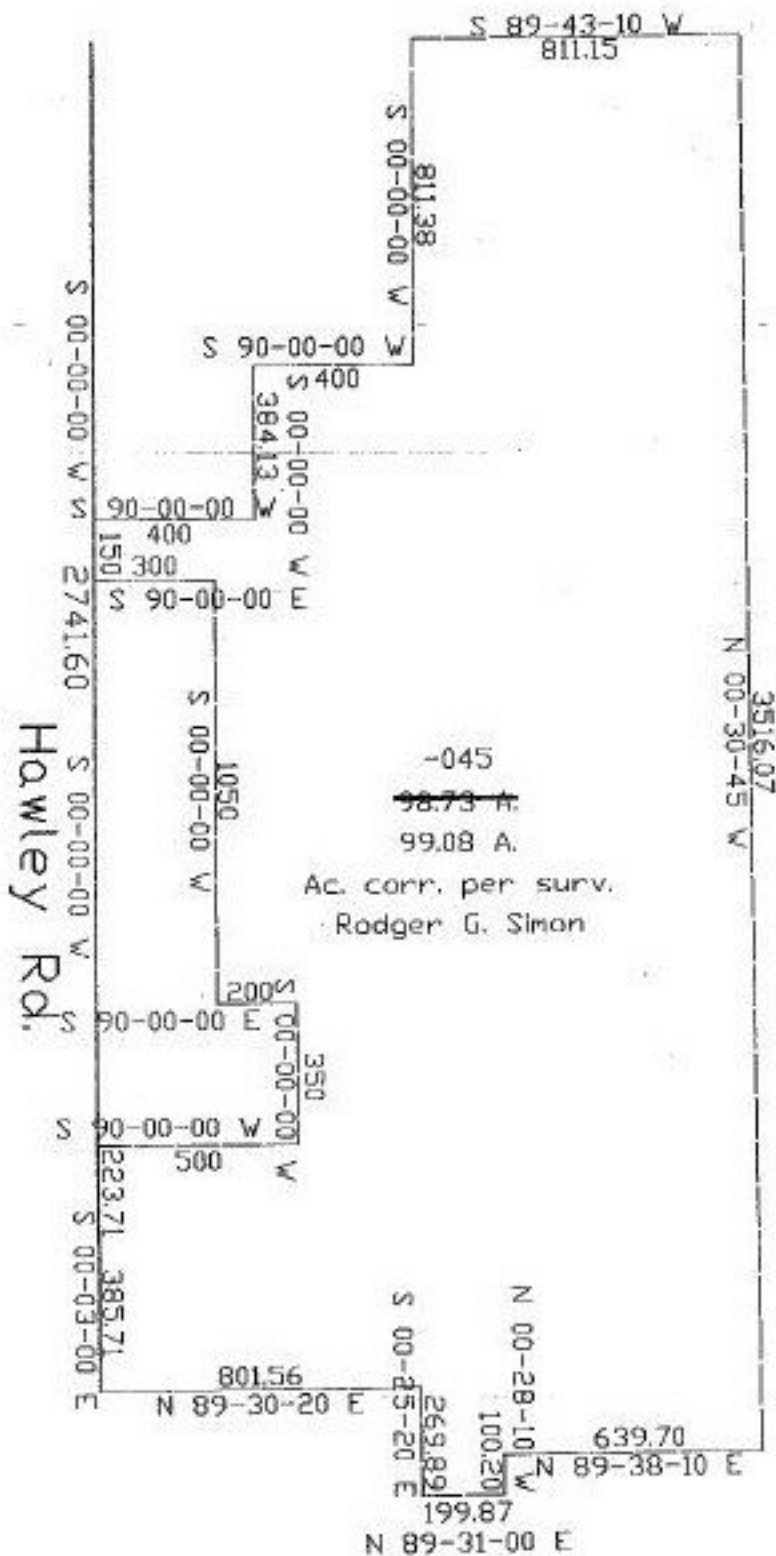

#22298-A

NO. 22298-A

PARENT PARCEL: 18-00-009-000-045

CHILD PARCEL:

STARTING POINT: cl. of Howley Rd. & nw corner of O.L. 9

Howley Rd.

SPLITS/DEEDS PROCESSED

LORAIN COUNTY TAX MAP DEPARTMENT
226 MIDDLE AVE. ELYRIA, OHIO

SURVEYED BY: Rodger G. Simon

CLOSURE: 0.03:10.000

MAP PAGE(S): 18-0

APPROVED BY: kac DATE: 10/7/97

SCALE: 1" = 500' PRIOR INSTRUMENT: ^{of} 1379/365