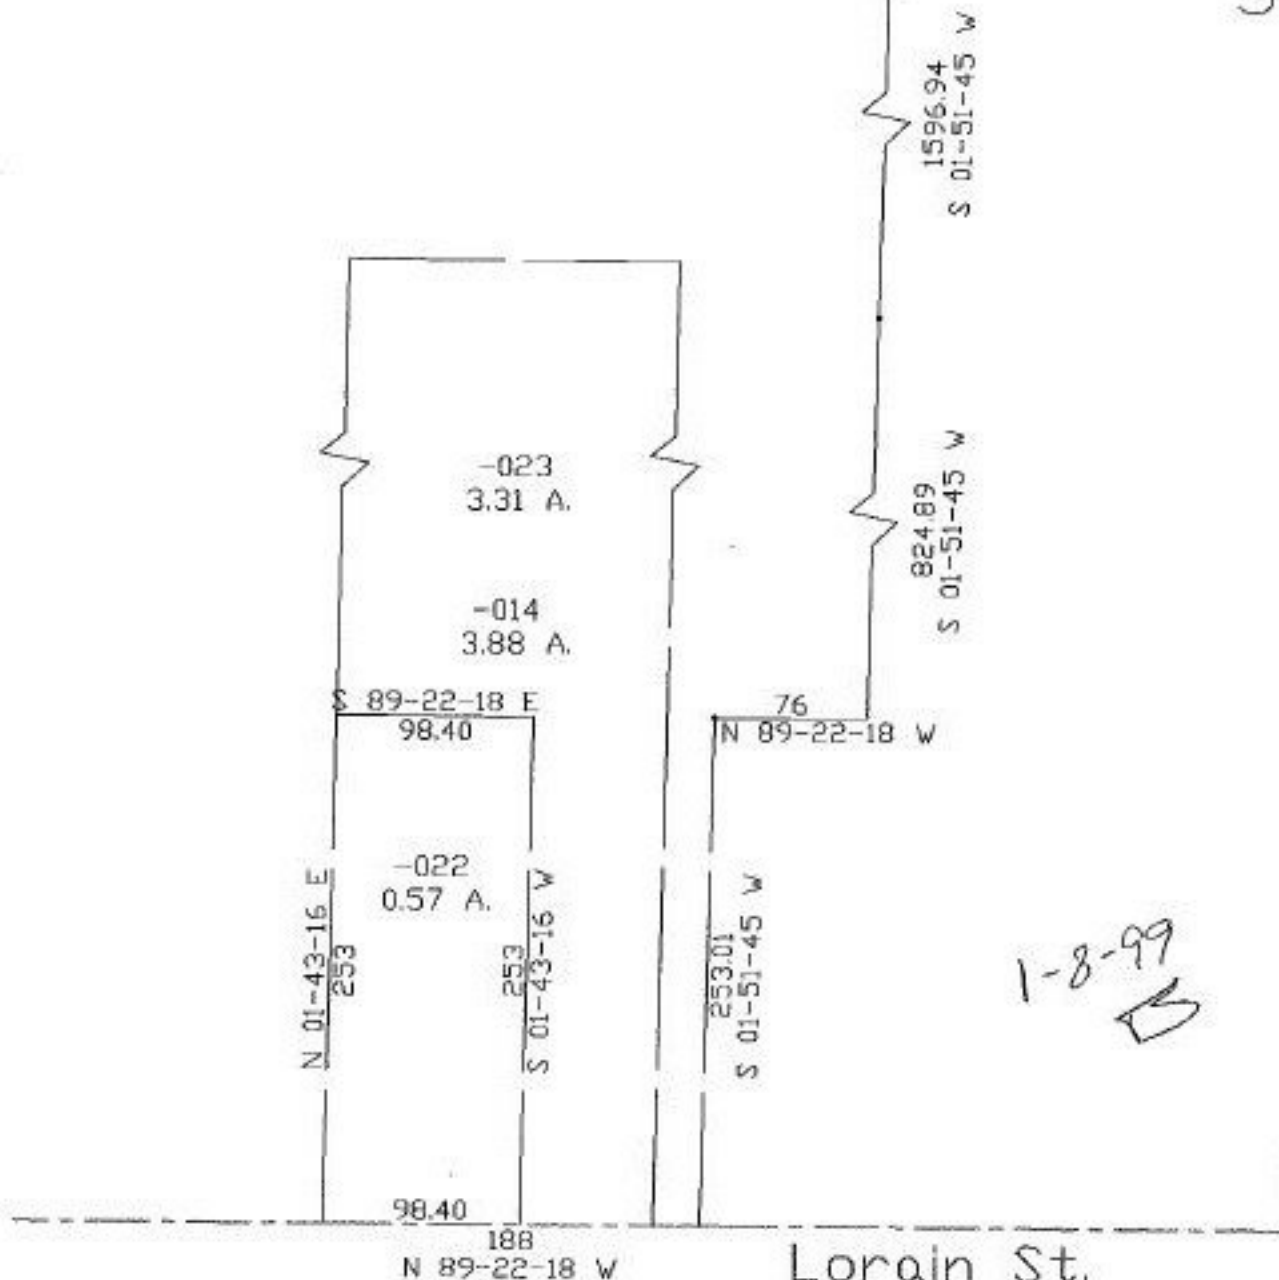

PARENT PARCEL: 09-00-074-102-014

CHILD PARCEL: 09-00-074-102-022, 023

STARTING POINT:

NO. 22293

North line O.L. 74

1-8-99
B

SPLITS/DEEDS PROCESSED
LORAIN COUNTY TAX MAP DEPARTMENT
228 MIDDLE AVE. ELYRIA, OHIO

SURVEYED BY: Donald E. Himes
 CLOSURE: 0.00:10.000
 MAP PAGE(S): 09-00-074-B
 APPROVED BY: kac DATE: 10/31/97
 SCALE: 1" = 100' PRIOR INSTRUMENT: #484281