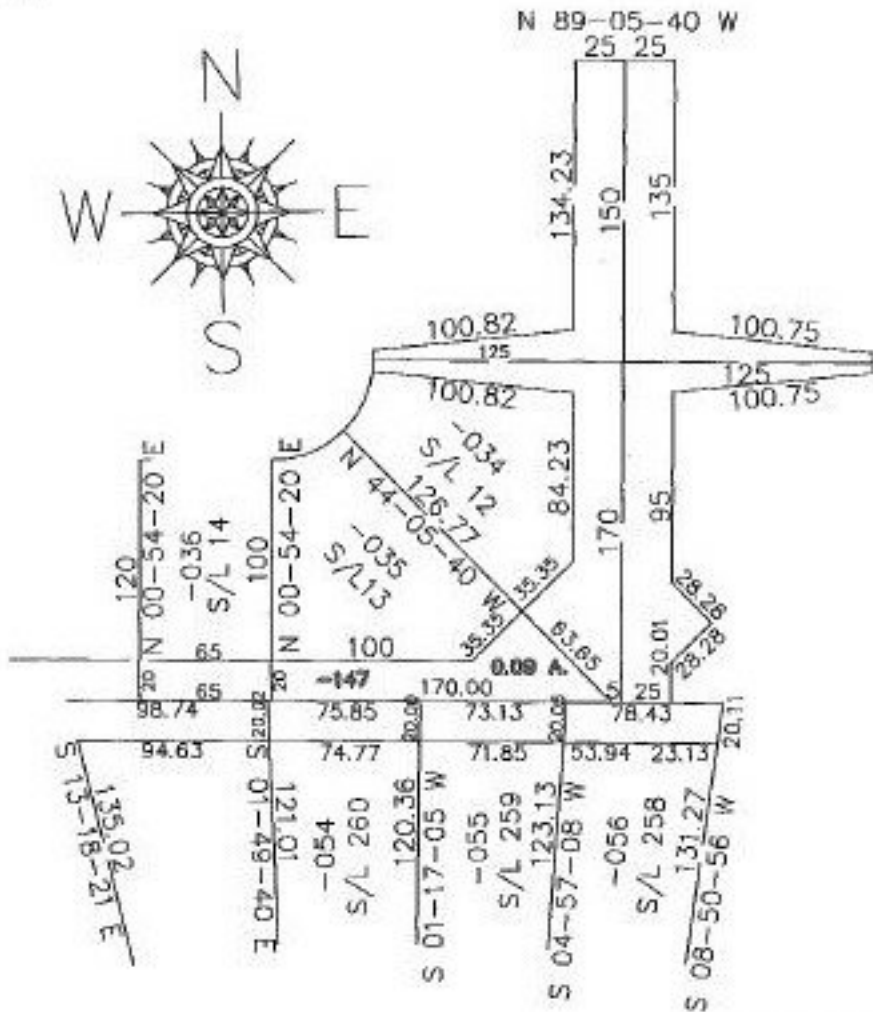

PARENT PARCEL: 06-25-002-111-147

CHILD PARCEL: 06-25-002-111-151 152 153

STARTING POINT:

NO. 22287

?

SCALE 1=50

* SEE # 22086 FOR CREATION OF -147

11-13-98

SPLITS/DEEDS PROCESSED
LORAIN COUNTY TAX MAP DEPARTMENT
 226 MIDDLE AVE. ELYRIA, OHIO

SURVEYED BY: Rodger G. Simon
 CLOSURE: 0.96 A.
 MAP PAGE(S): 6-141
 APPROVED BY: kac DATE: 10/2/97
 SCALE: 1"=100 PRIOR INSTRUMENT: 470830