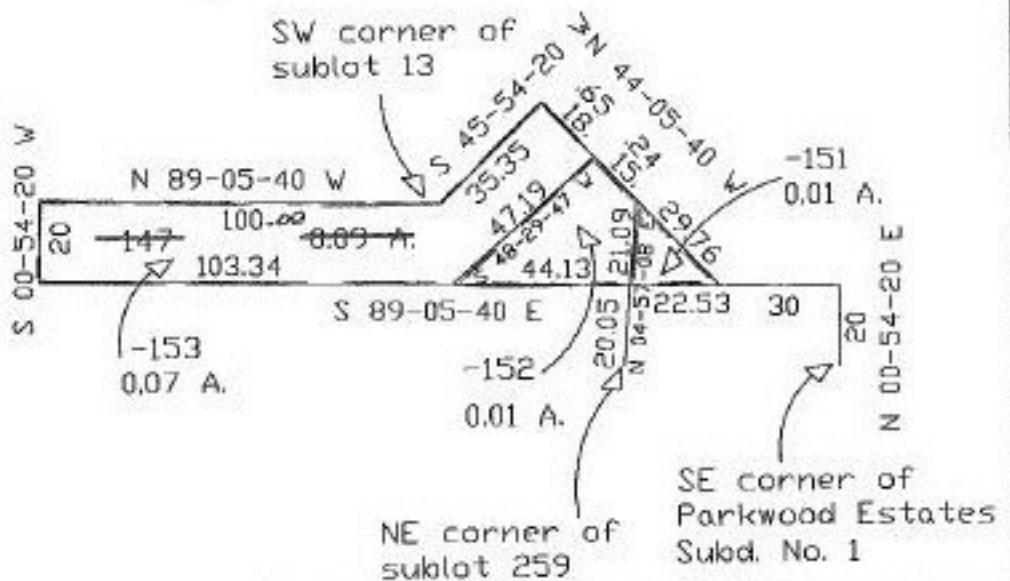

PARENT PARCEL: 06-25-002-111-147

CHILD PARCEL: 06-25-002-111-151 152 153

STARTING POINT:

NO. 22287

?

SCALE 1=50

* SEE # 22086 FOR CREATION OF -147

11-13-98

SPLITS/DEEDS PROCESSED
LORAIN COUNTY TAX MAP DEPARTMENT
 226 MIDDLE AVE. ELYRIA, OHIO

SURVEYED BY: Rodger G. Simon
 CLOSURE: 0.96 A.
 MAP PAGE(S): 6-141
 APPROVED BY: kac DATE: 10/2/97
 SCALE: 1"=100 PRIOR INSTRUMENT: 470830