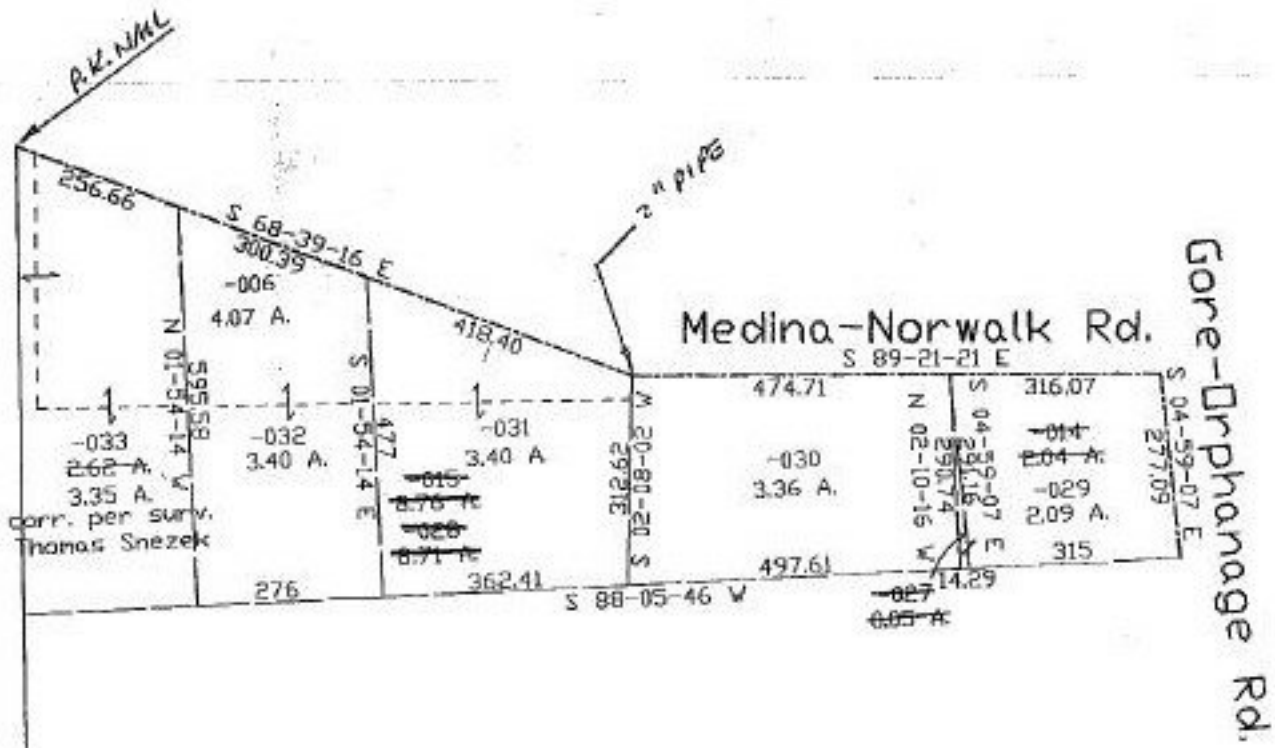

PARENT PARCEL: 17-20-017-000-006, 014, 015
 CHILD PARCEL: 17-20-017-000-027 thru 033
 STARTING POINT: cl. of Medina-Norwalk Rd. & Gore-Orphanage Rd.

22283
 NO. 22283

SPLITS/DEEDS PROCESSED
 LORAIN COUNTY TAX MAP DEPARTMENT
 226 MIDDLE AVE. ELYRIA, OHIO

SURVEYED BY: Thomas M. Szezek
 CLOSURE: 0.12:10.000
 MAP PAGE(S): 17-E
 APPROVED BY: kac DATE: 9/23/97
 SCALE: 1" = 300' PRIOR INSTRUMENT: OR 361-70