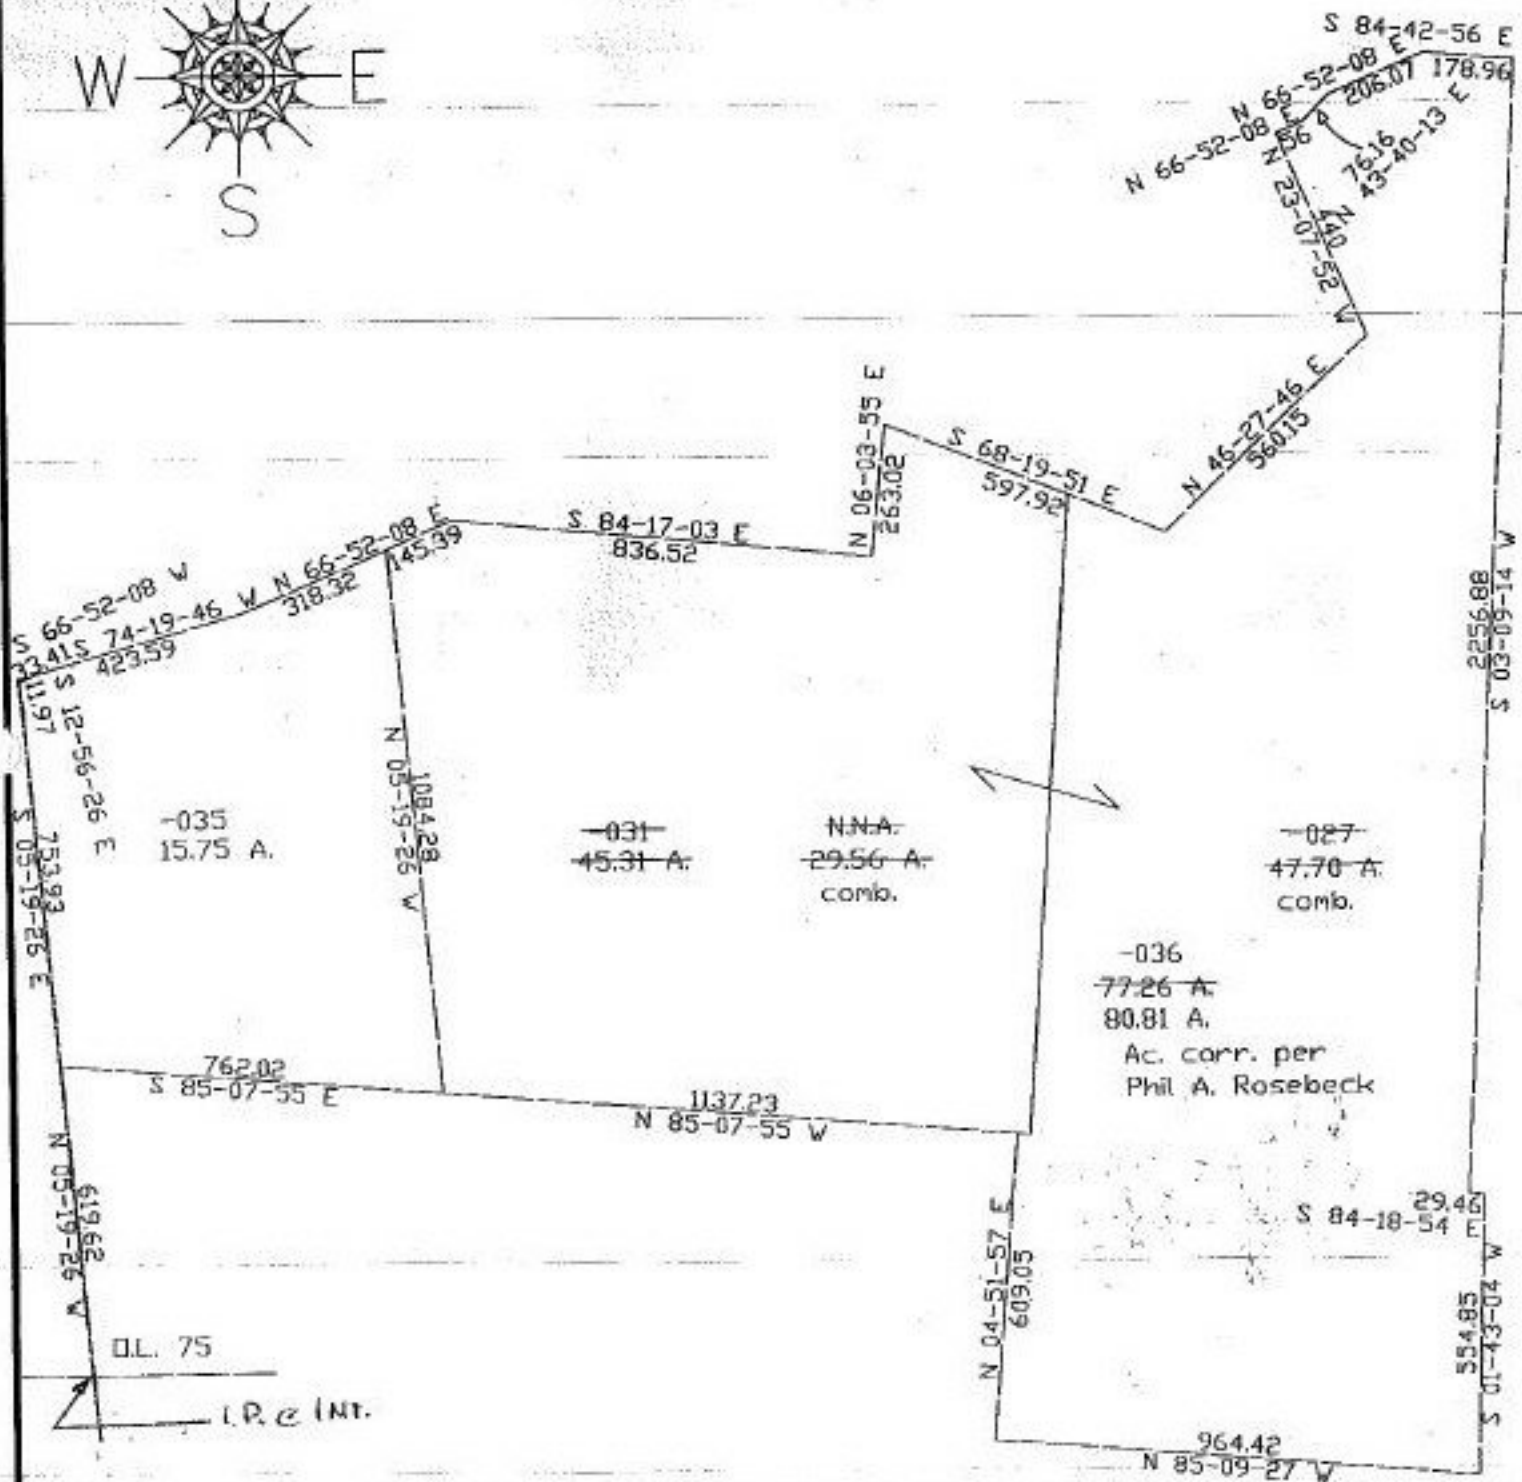

PARENT PARCEL: 01-00-075-000-031, 027
 CHILD PARCEL: 01-00-075-000-035, 036
 STARTING POINT: c.l. of Gifford Rd. & s. line of O.L. 75

#222881

SPLITS/DEEDS PROCESSED
 LORAIN COUNTY TAX MAP DEPARTMENT
 226 MIDDLE AVE. ELYRIA, OHIO

SURVEYED BY: Phil A. Rosebeck
 CLOSURE: 0.02 per 10,000
 MAP PAGE(S): 1-K
 APPROVED BY: KAC DATE: 8/29/97
 SCALE: 1" = 400' PRIOR INSTRUMENT: