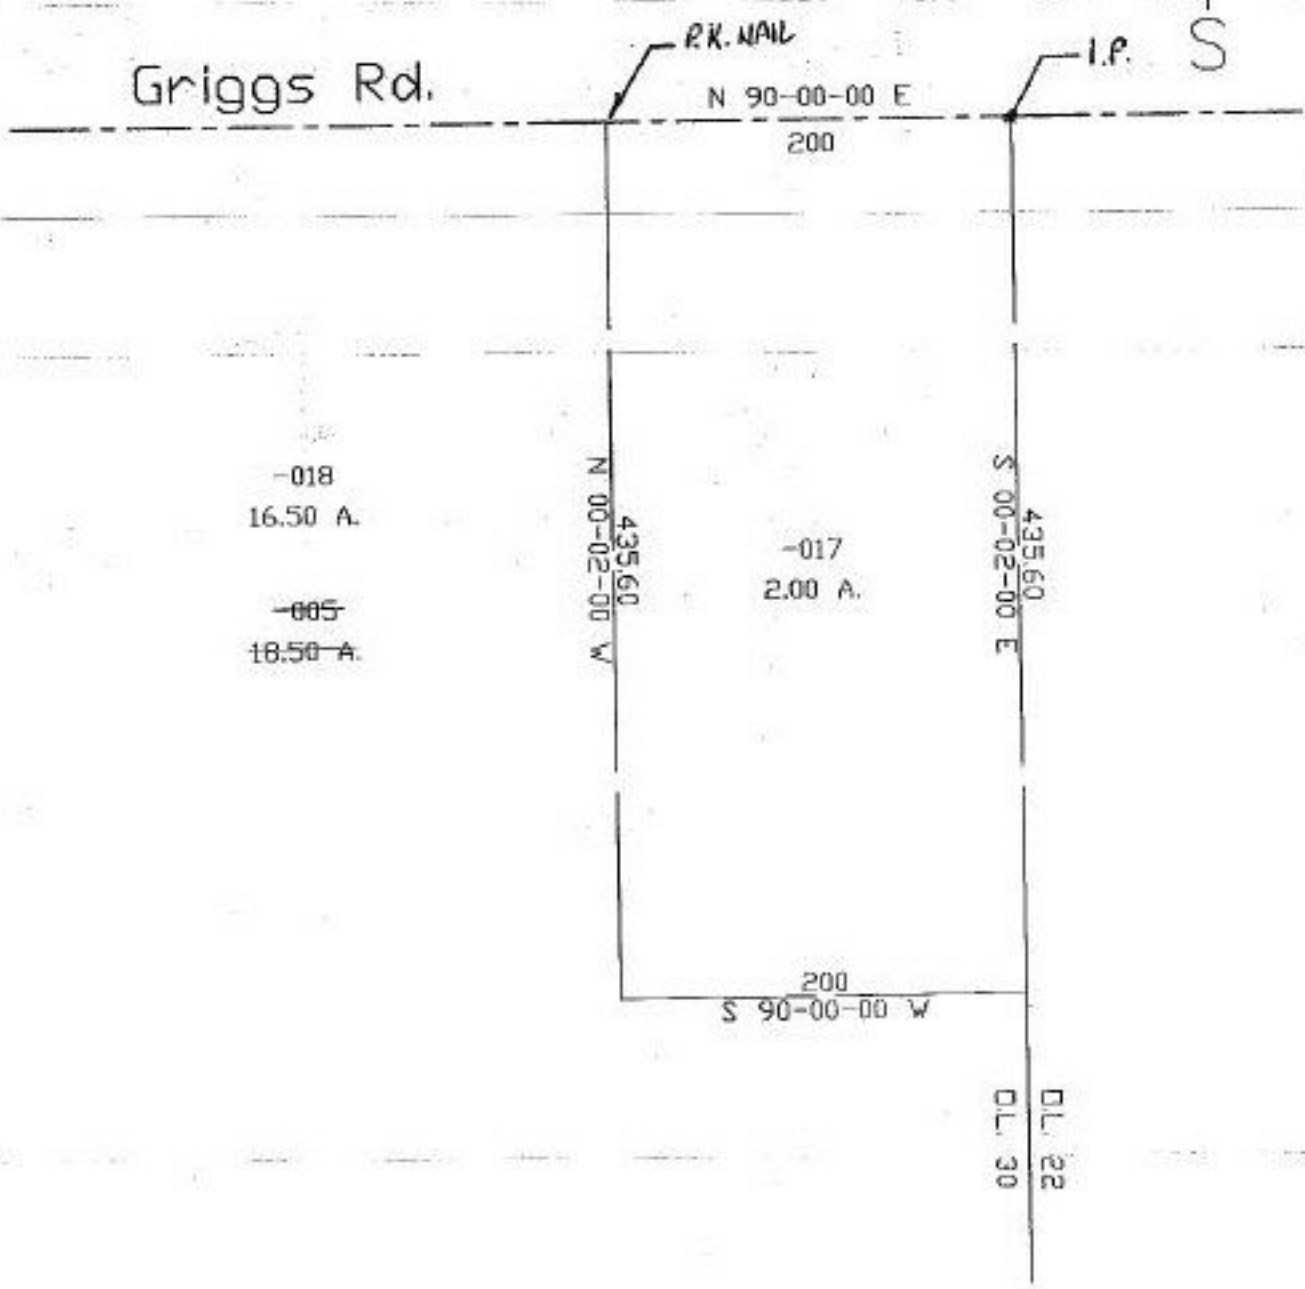

#22280  
NO. 22280

PARENT PARCEL: 21-05-030-000-005  
CHILD PARCEL: 21-05-030-000-017, 018  
STARTING POINT: NE corner of O.L. 30, Tract 5

**SPLITS/DEEDS PROCESSED**  
LORAIN COUNTY TAX MAP DEPARTMENT  
226 MIDDLE AVE. ELYRIA, OHIO

SURVEYED BY: James B. Roberts  
CLOSURE: 0.00 per 10,000  
MAP PAGE(S): 21-05-030-B  
APPROVED BY: kac DATE: 9/22/97  
SCALE: 1" = 100' PRIOR INSTRUMENT: 1025/588