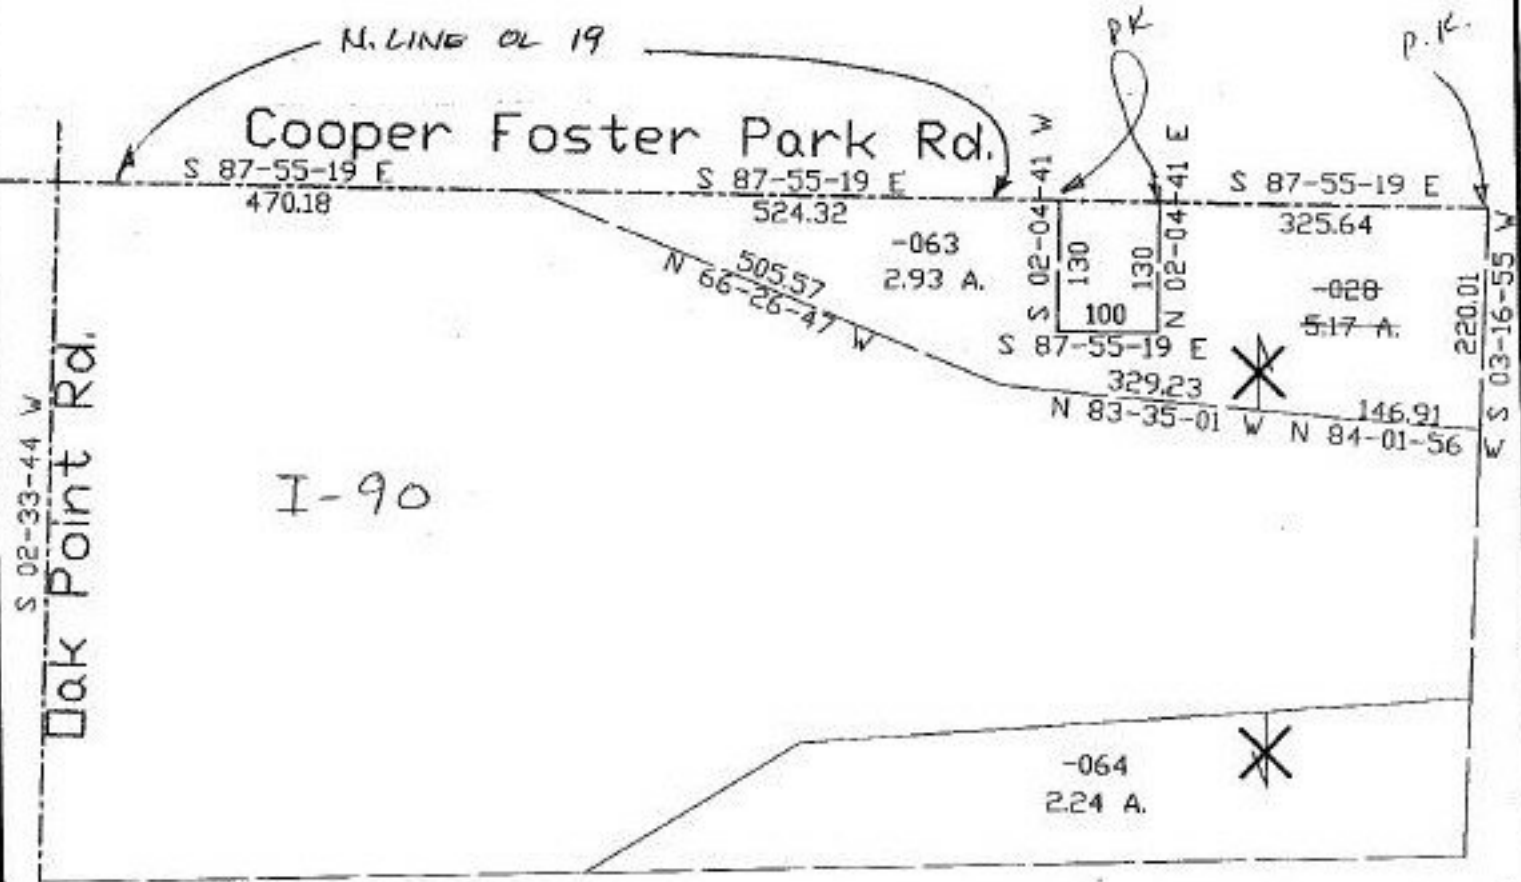

#22278
NO. 22278

PARENT PARCEL: 05-00-019-000-028
CHILD PARCEL: 05-00-019-000-063, 064
STARTING POINT: cL of Oak Point Rd. & Cooper Foster Park Rd.

SPLITS/DEEDS PROCESSED
LORAIN COUNTY TAX MAP DEPARTMENT
226 MIDDLE AVE. ELYRIA, OHIO

SURVEYED BY: Douglas H. Mosley
CLOSURE: 0.04 per 10,000
MAP PAGE(S): 5-00-019-A
APPROVED BY: kac DATE: 8/22/97
SCALE: 1" = 200' PRIOR INSTRUMENT: OR 357/324