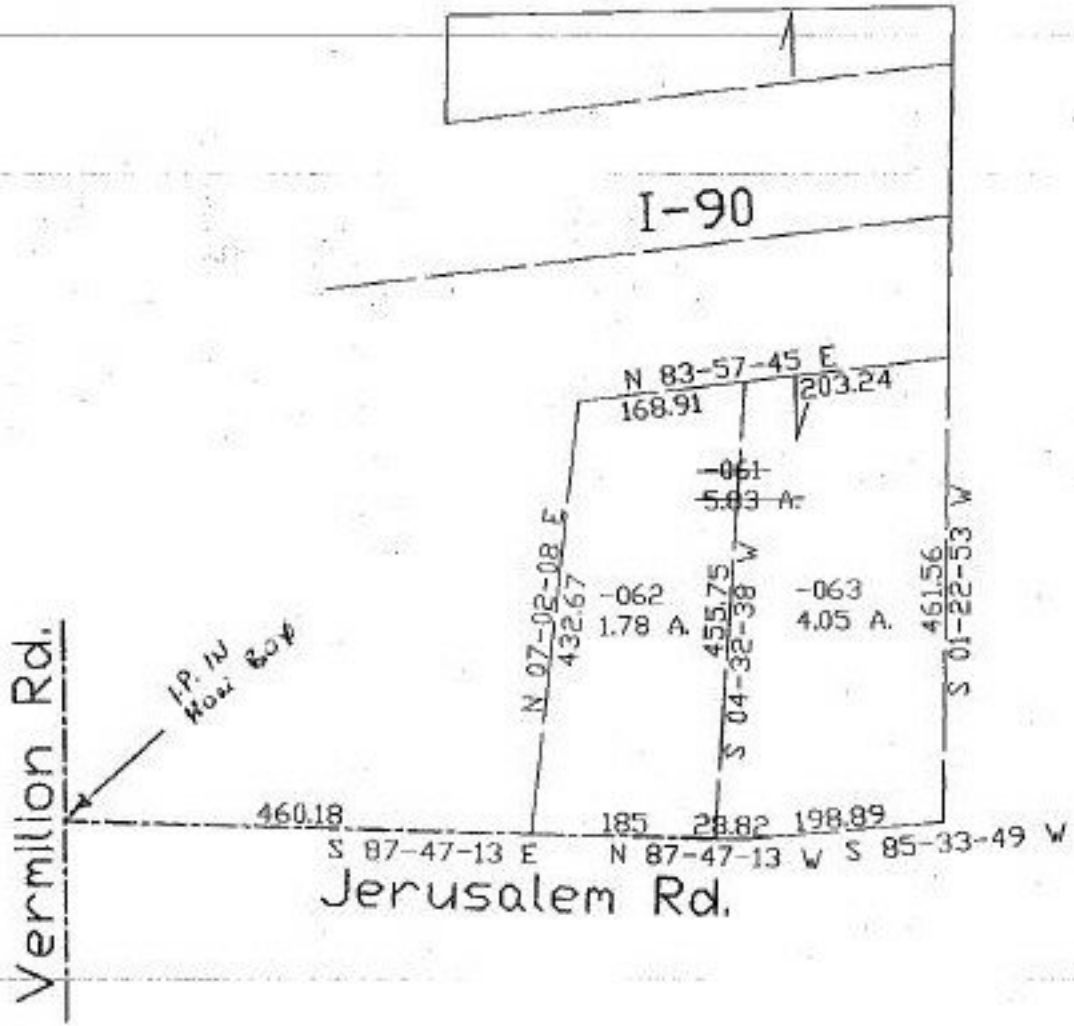

#22274

NO. 22274

PARENT PARCEL: 01-00-031-000-061

CHILD PARCEL: 01-00-031-000-062, 063

STARTING POINT: c.l. of Vermilion Rd. & c.l. of Jerusalem Rd.

**SPLITS/DEEDS PROCESSED**  
 LORAIN COUNTY TAX MAP DEPARTMENT  
 226 MIDDLE AVE. ELYRIA, OHIO

SURVEYED BY: Earl H. Hunter  
 CLOSURE: 0.04:10,000  
 MAP PAGE(S): 01-00-031-B  
 APPROVED BY: kac DATE: 9/9/97  
 SCALE: 1" = 200' PRIOR INSTRUMENT: OR 535/356