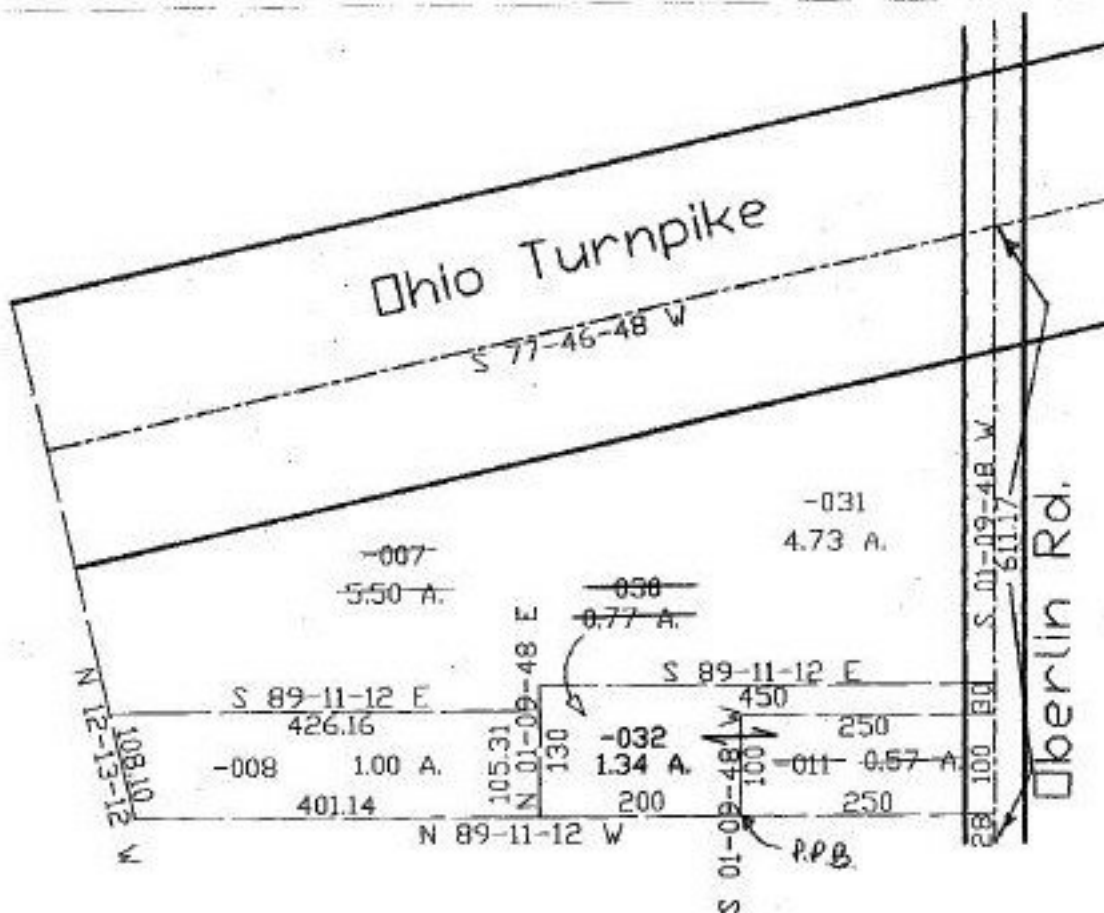

#22272

NO. 22272

PARENT PARCEL: 05-00-055-000-007, 011.

CHILD PARCEL: 05-00-055-000-030, 031

STARTING POINT: cl. of Ohio Turnpike & cl. of Oberlin Rd.

SPLITS/DEEDS PROCESSED

LORAIN COUNTY TAX MAP DEPARTMENT
226 MIDDLE AVE. ELYRIA, OHIO

SURVEYED BY: Rodger G. Simon

CLOSURE: 0.00-10.000

MAP PAGE(S): 5-6

APPROVED BY: KAC DATE: 8/26/97

SCALE: 1" = 200. PRIOR INSTRUMENT: