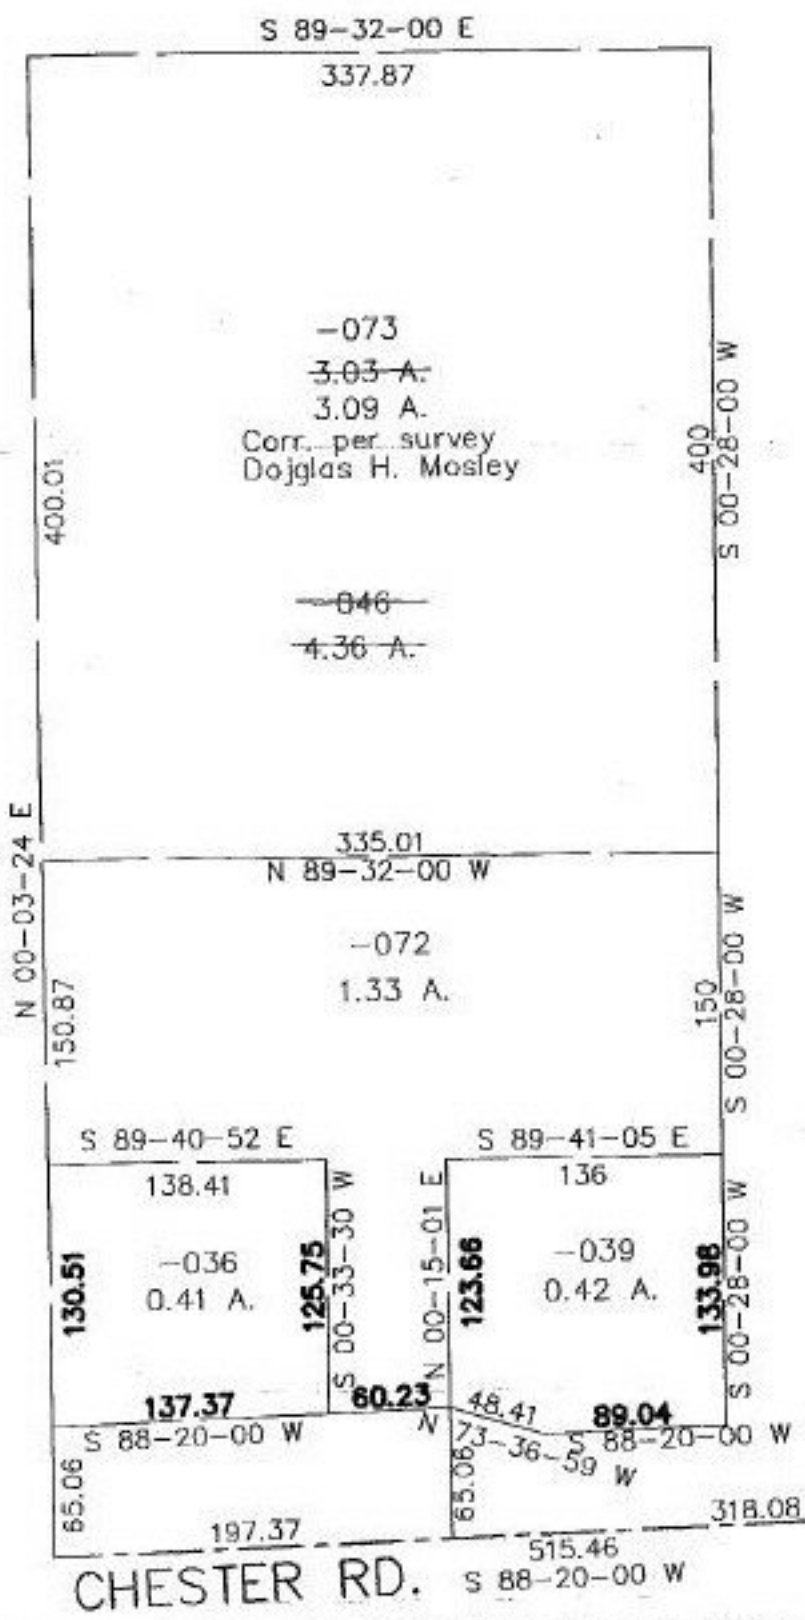

#22270

PARENT PARCEL: 04-00-016-101-046

CHILD PARCEL: 04-00-016-101-072-073

STARTING POINT: cl. of Avon Center Rd. & cl. of Chester Rd.

NO. 22270

RED DISTANCES NEED TO BE FIXED ON OUR TAX MAP.

SPLITS/DEEDS PROCESSED
 LORAIN COUNTY TAX MAP DEPARTMENT
 226 MIDDLE AVE. ELYRIA, OHIO

SURVEYED BY: Douglas H. Mosley
 CLOSURE: 0.00 per 10.000
 MAP PAGE(S): 04-00-016-F
 APPROVED BY: kac DATE: 8/15/97
 SCALE: 1" = 100' PRIOR INSTRUMENT: OR 1221-155