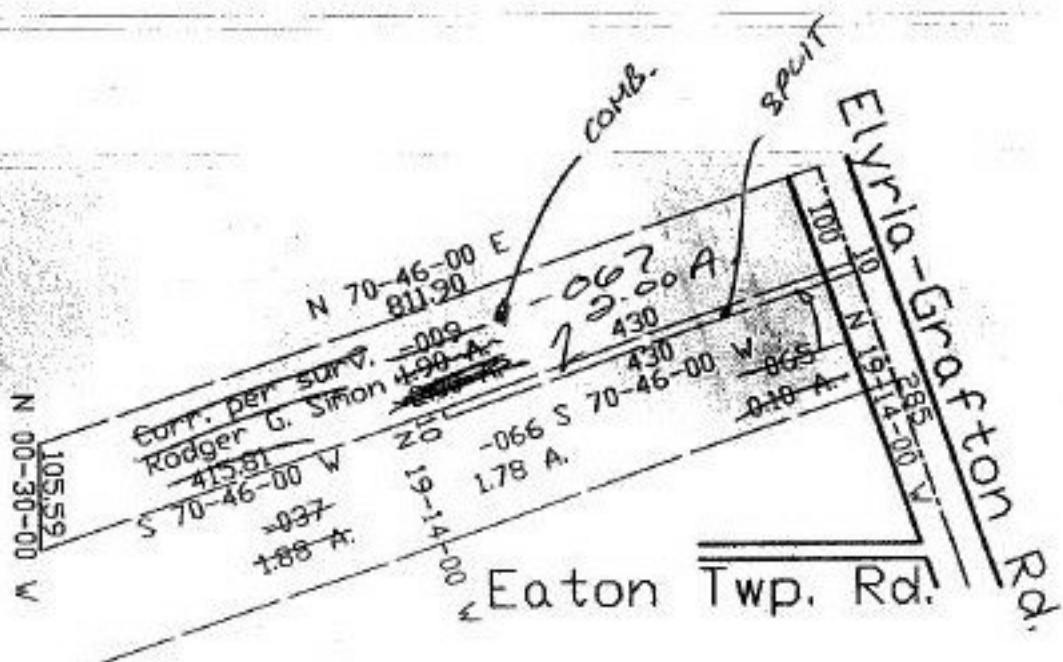

#22268

NO. 22268

PARENT PARCEL: 11-00-098-000-037

CHILD PARCEL: 11-00-098-000-065, 066

STARTING POINT: cl. of Elyria-Grafton Rd. & north line of Eaton Twp. Rd.

SPLITS/DEEDS PROCESSED
 LORAIN COUNTY TAX MAP DEPARTMENT
 226 MIDDLE AVE. ELYRIA, OHIO

SURVEYED BY: Rodger G. Simon
 CLOSURE: 0.02 per 10,000
 MAP PAGE(S): 11-00-098-A
 APPROVED BY: kac DATE: 8/19/97
 SCALE: 1" = 200' PRIOR INSTRUMENT: