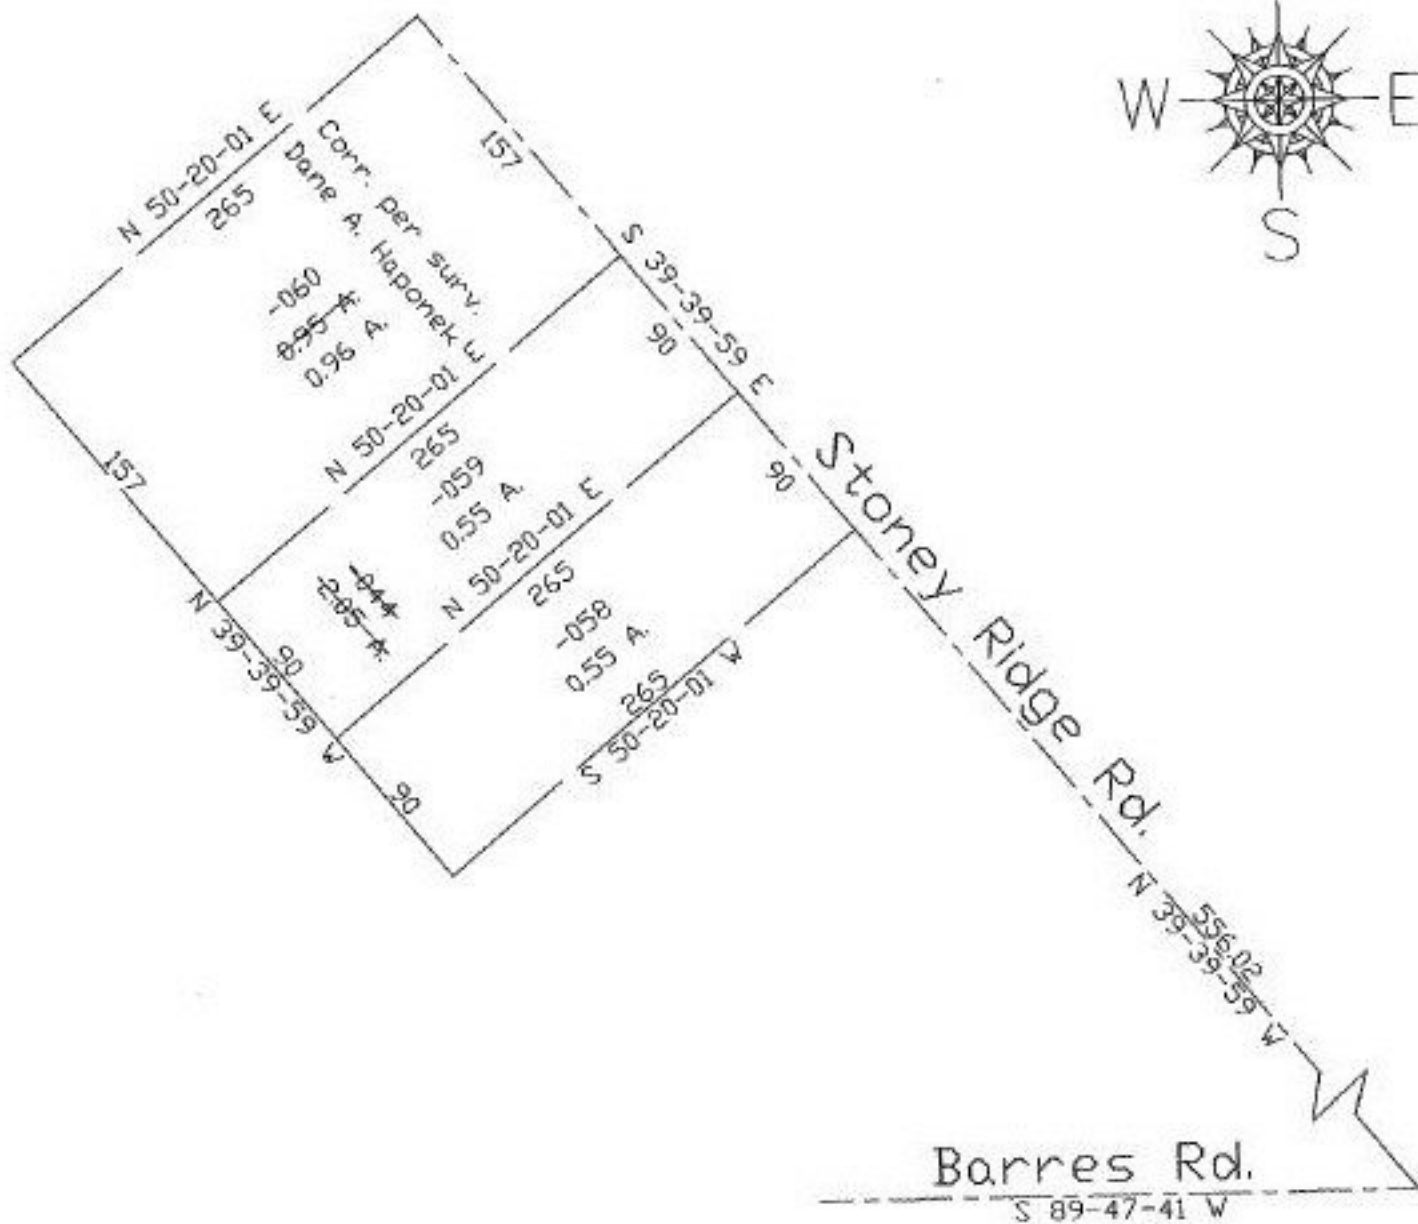

PARENT PARCEL: 07-00-031-000-044

CHILD PARCEL: 07-00-031-000-058, 059, 060

STARTING POINT: c.l. of Stoney Ridge Rd. & c.l. of Borres Rd.

NO. 22263

JH. 10/12/98

SPLITS/DEEDS PROCESSED

LORAIN COUNTY TAX MAP DEPARTMENT
226 MIDDLE AVE. ELYRIA, OHIO

SURVEYED BY: Done A. Hapanek

CLOSURE: 0.00 per 10,000

MAP PAGE(S): 07-8

APPROVED BY: kac DATE: 8/18/97

SCALE: 1" = 100' PRIOR INSTRUMENT: 1382/426