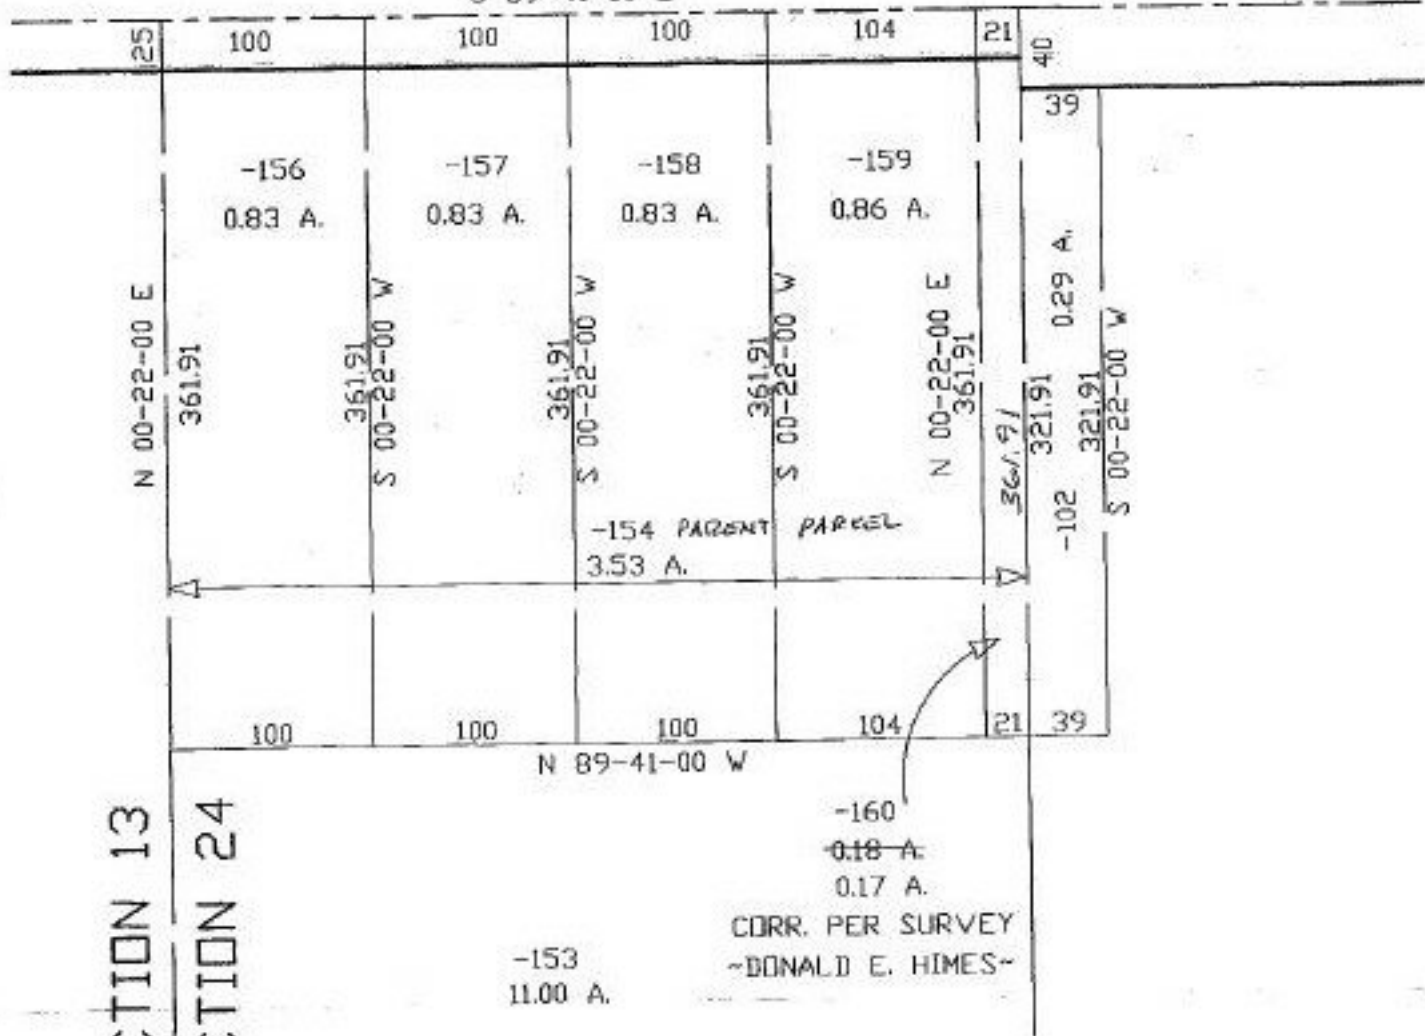

#22262

NO. 22262

PARENT PARCEL: 04-00-024-101-154

CHILD PARCEL: 04-00-024-101-156 THRU -160

STARTING POINT: NW CORNER O.L. 24 (ALSO, CL OF RIEGELSBERGER RD)

RIEGELSBERGER RD.

S 89-41-00 E

SPLITS/DEEDS PROCESSED
 LORAIN COUNTY TAX MAP DEPARTMENT
 226 MIDDLE AVE. ELYRIA, OHIO

SURVEYED BY: DONALD E. HIMES
 CLOSURE: 0.00:10.000
 MAP PAGE(S): 04-00-024-A
 APPROVED BY: KAC DATE: 8/6/97
 SCALE: 1" = 100' PRIOR INST: 1449/387