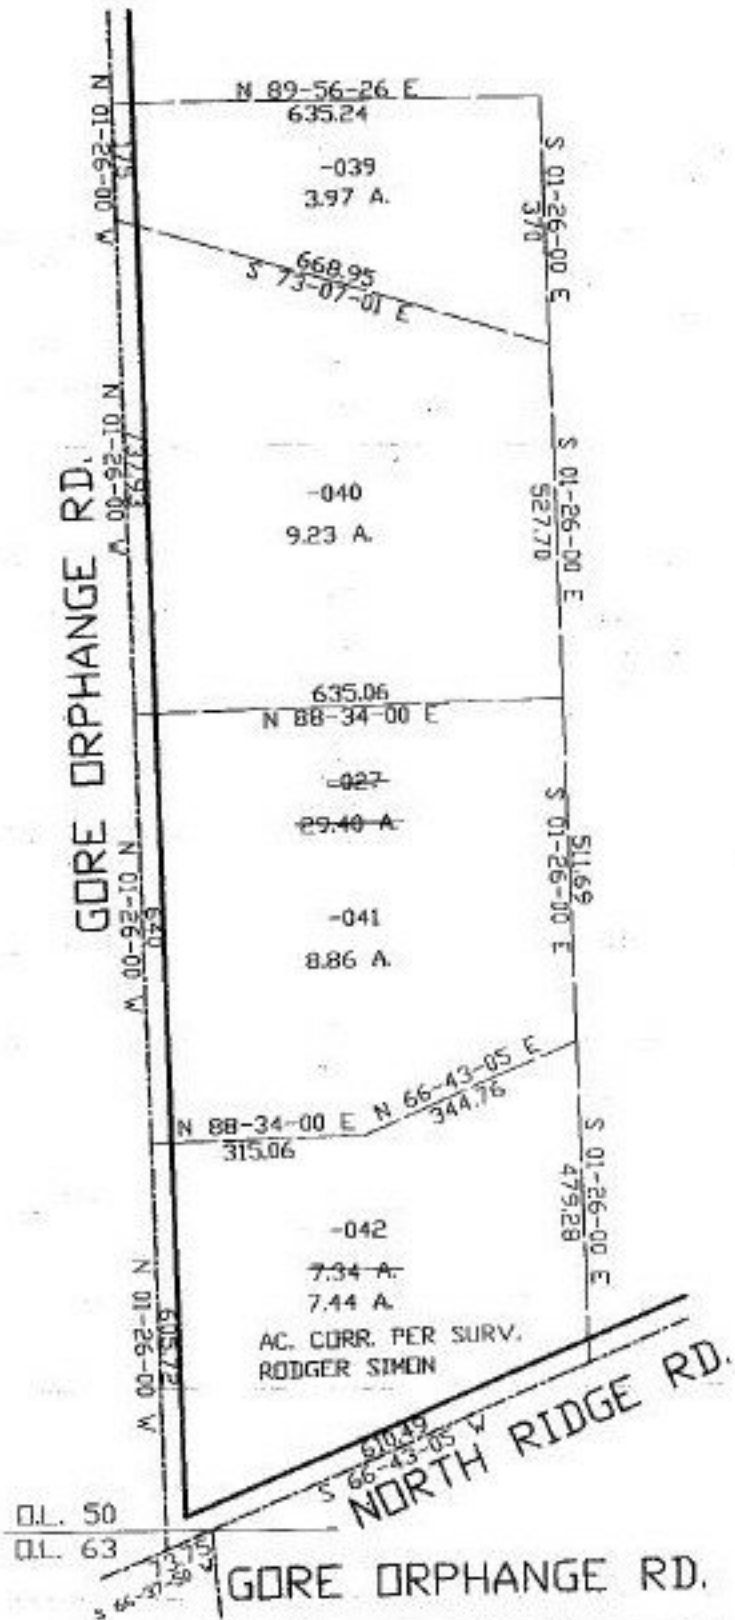

#22261
NO. 22261

PARENT PARCEL: 01-00-050-000-027

CHILD PARCEL: 01-050-000-039, 040, 041, 042

STARTING POINT: CL OF GORE ORPHANGE RD. & NORTH RIDGE RD.

SPLITS/DEEDS PROCESSED
LORAIN COUNTY TAX MAP DEPARTMENT
226 MIDDLE AVE. ELYRIA, OHIO

SURVEYED BY: RODGER G. SIMON
CLOSURE: 0.03:10.000
MAP PAGE(S): 01-1
APPROVED BY: MJC DATE: 7/31/97
SCALE: 1" = 300'