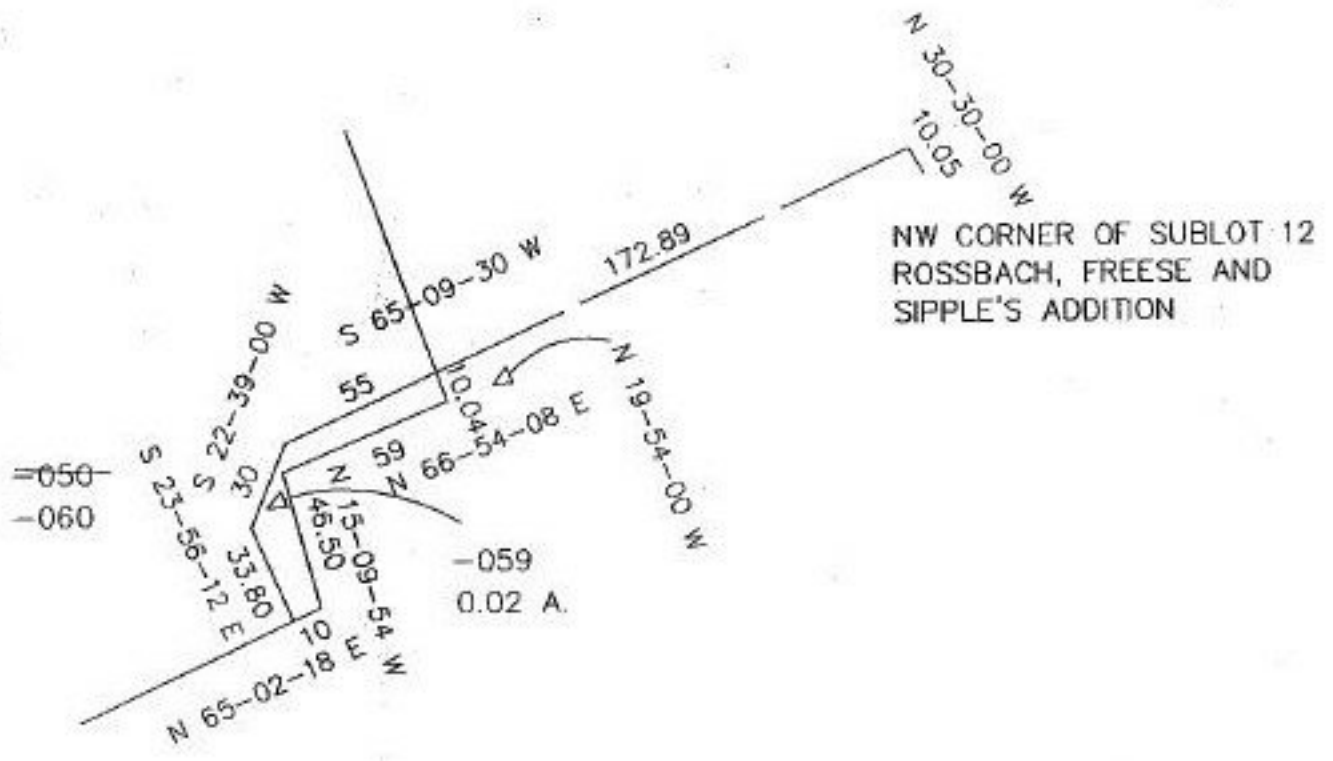

#22256

PARENT PARCEL: 05-00-023-110-050
CHILD PARCEL: 05-00-023-110-059, 060
STARTING POINT: NW CORNER OF SUBLLOT 12, ROSSBACH, FREESE, & SIPPLE'S ADDITION

NO. 22256

SPLITS/DEEDS PROCESSED
LORAIN COUNTY TAX MAP DEPARTMENT
226 MIDDLE AVE. ELYRIA, OHIO

SURVEYED BY: PATRICK A. MCGANNON
CLOSURE: 0.18:10,000
MAP PAGE(S): 05-00-023-A
APPROVED BY: KAC DATE: 8/13/97
SCALE: 1" = 50' PRIOR INSTRUMENT: