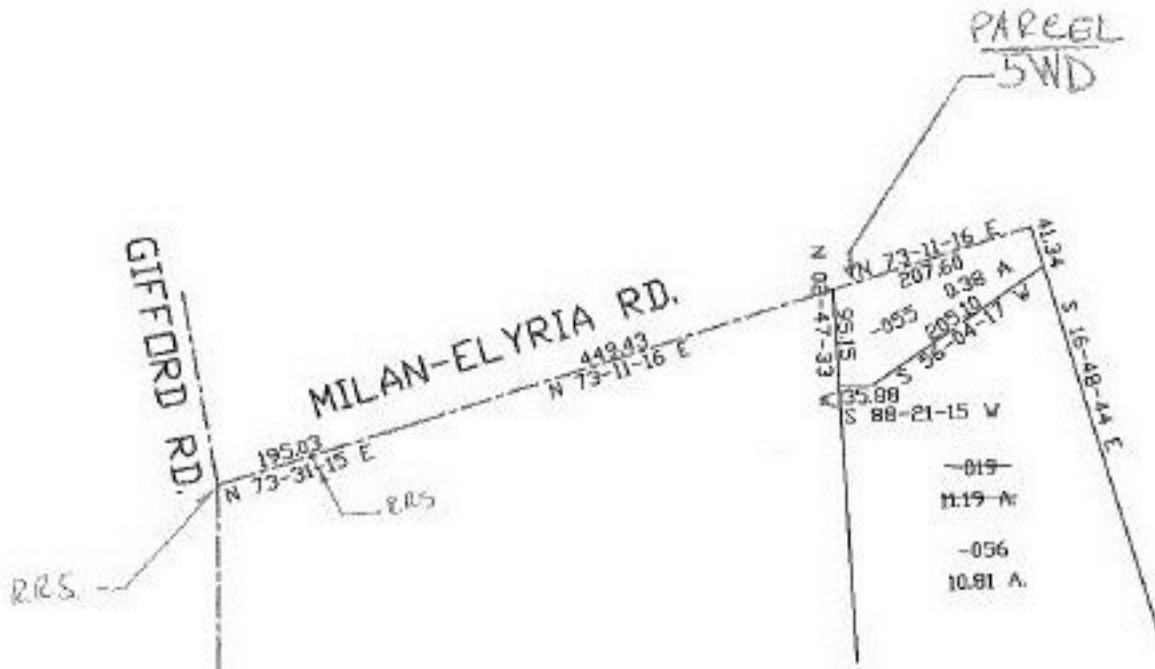

PARENT PARCEL: 08-00-091-000-019

CHILD PARCEL: 09-00-091-000-055, -056

STARTING POINT: CL OF MILAN-ELYRIA RD. & CL OF GIFFORD RD.

NO. 22253

TS
2-17-98

SPLITS/DEEDS PROCESSED
LORAIN COUNTY TAX MAP DEPARTMENT
226 MIDDLE AVE. ELYRIA, OHIO

SURVEYED BY: Ronald Robinson PS# 56857
 CLOSURE: 0.54:10.000
 MAP PAGE(S): 8-C
 APPROVED BY: KAC DATE: 8/12/97
 SCALE: 1" = 200 PRIOR INSTRUMENT: OR 1152/584