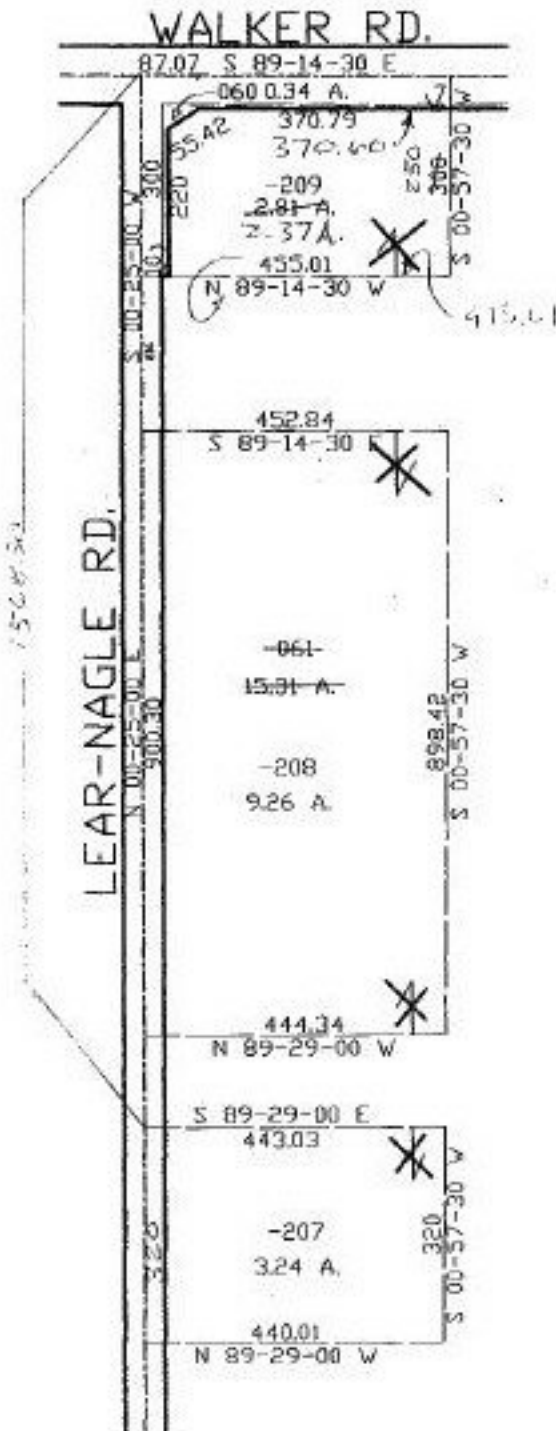

#22252

NO. 22252

PARENT PARCEL: 04-00-029-000-061

CHILD PARCEL: 04-00-029-000-207, 208, 209

STARTING POINT: CL OF LEAR-NAGLE RD. & CL OF WALKER RD.

SPLITS/DEEDS PROCESSED
 LORAIN COUNTY TAX MAP DEPARTMENT
 226 MIDDLE AVE. ELYRIA, OHIO

SURVEYED BY: DONALD WOIKE
 CLOSURE: 0.07 PER 10,000
 MAP PAGE(S): 04-0
 APPROVED BY: KAC DATE: 7/30/97
 SCALE: 1" = 300'