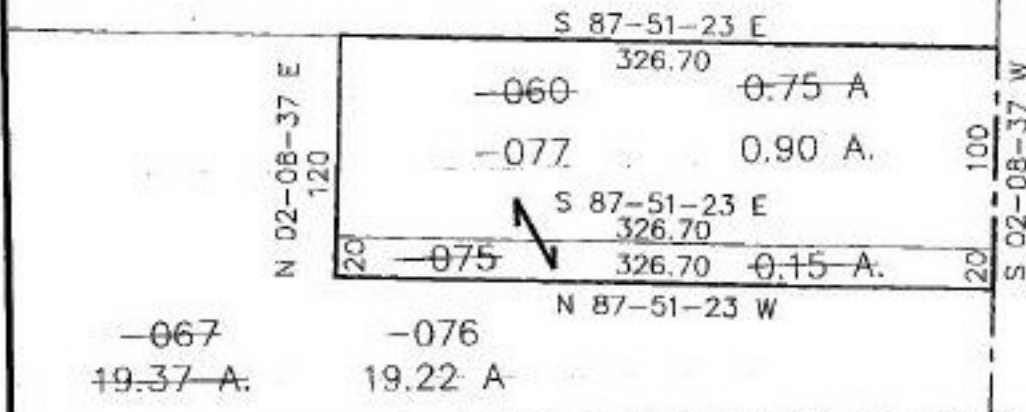

#22222

NO. 22222

PARENT PARCEL: 11-00-007-000-067
CHILD PARCEL: 11-00-007-000-075, 076 & 077
STARTING POINT: INT CL COOLEY ROAD & HAWKE ROAD

TO P.O.B.
COOLEY ROAD
2107.20
S 02-08-37 W.

HAWKE ROAD

COMBINATION PER SURVEY
BY JAMES B. ROOT

SPLITS/DEEDS PROCESSED
LORAIN COUNTY TAX MAP DEPARTMENT
226 MIDDLE AVE. ELYRIA, OHIO

SURVEYED BY: JAMES B. ROOT
CLOSURE: 0.00 : 10.000
MAP PAGE(S): 11-00-007 B
APPROVED BY: RFB DATE: 07/01/97
SCALE: 1" = 100