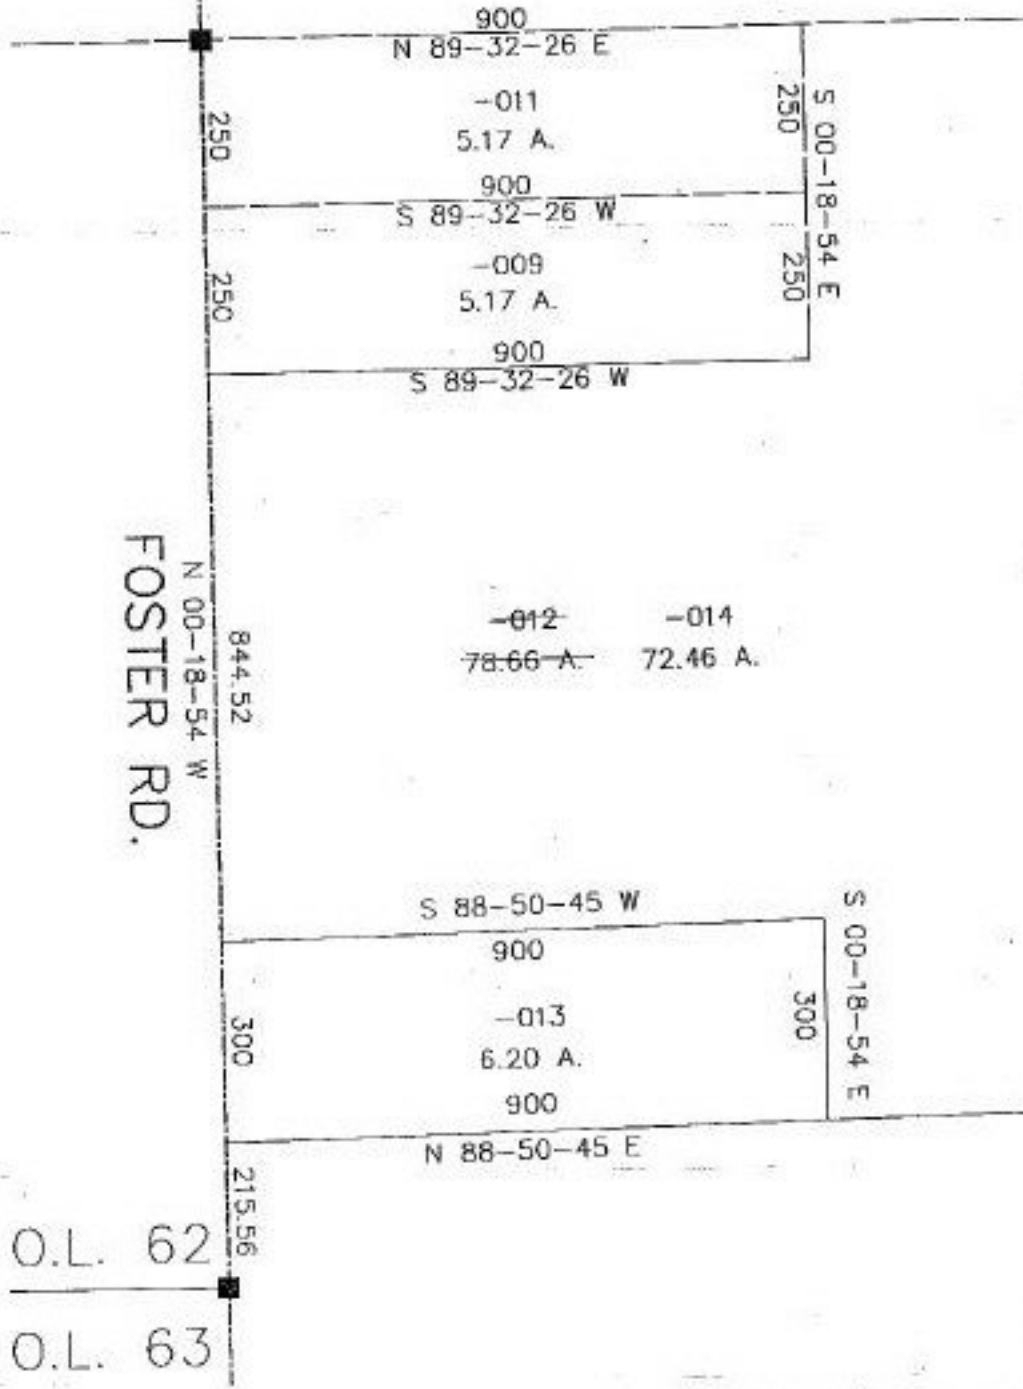

#22220  
NO. 22220

PARENT PARCEL: 19-01-061-000-012  
CHILD PARCEL: 19-01-061-000-013, 014  
STARTING POINT: c.l. of Foster Rd. & nw corner of O.L. 61

O.L. 58 TR. 2

SPLITS/DEEDS PROCESSED  
LORAIN COUNTY TAX MAP DEPARTMENT  
226 MIDDLE AVE. ELYRIA, OHIO

SURVEYED BY: Rodger G. Simon  
CLOSURE: 0.00 per 10,000  
MAP PAGE(S): 19-H  
APPROVED BY: kac DATE: 7/30/97  
SCALE: 1" = 300'