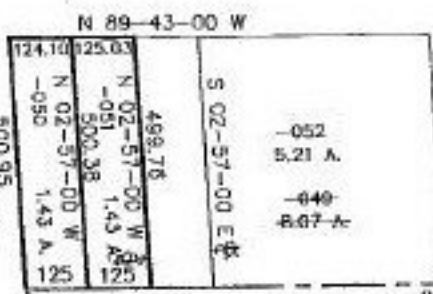

#22213

NO. 22213

PARENT PARCEL: 01-00-013-000-049

CHILD PARCEL: 01-00-013-000-050, 051 & 052

STARTING POINT: cL of Brownhelm Station Rd. & cL of Sunnyside Rd.

SUNNYSIDE ROAD

BROWNHELM STATION ROAD

P.O.B.  
SPIKE FD

S 02-50-37 E  
500.95

2720.08 S 90-00-00 E

**SPLITS/DEEDS PROCESSED**  
LORAIN COUNTY TAX MAP DEPARTMENT  
226 MIDDLE AVE. ELYRIA, OHIO

SURVEYED BY: Daniel E. Hartung Jr.  
CLOSURE: 0.03 per 10,000  
MAP PAGE(S): 1-B  
APPROVED BY: kac/RFH DATE: 06/26/97  
SCALE: 1" = 400'