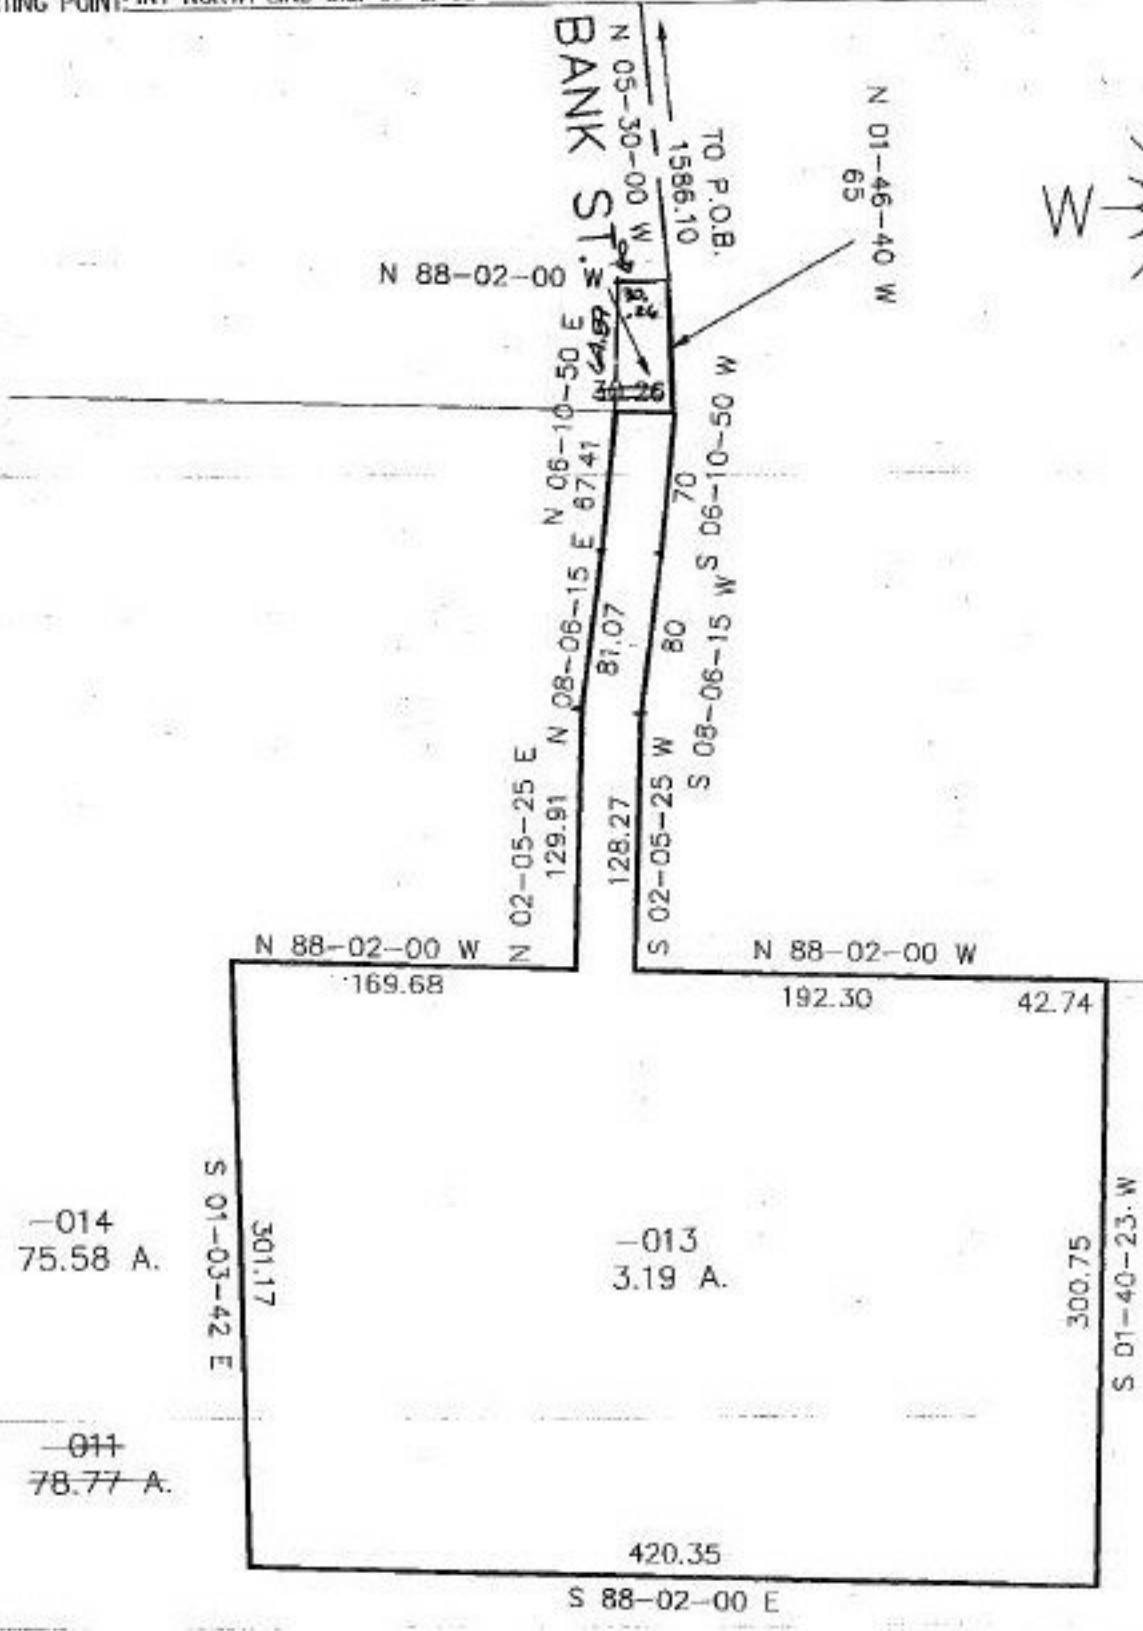

#22212

NO. 22212

PARENT PARCEL: 01-00-067-000-011
CHILD PARCEL: 01-00-067-000-013
STARTING POINT: INT NORTH LINE O.L. 67 & CL BANK STREET

SPLITS/DEEDS PROCESSED
LORAIN COUNTY TAX MAP DEPARTMENT
226 MIDDLE AVE. ELYRIA, OHIO

SURVEYED BY: PATRICK A. MCGANNON
CLOSURE: 0.01 : 10,000
MAP PAGE(S): 1-1
APPROVED BY: RFB DATE: 06/23/97
SCALE: 1" = 100'