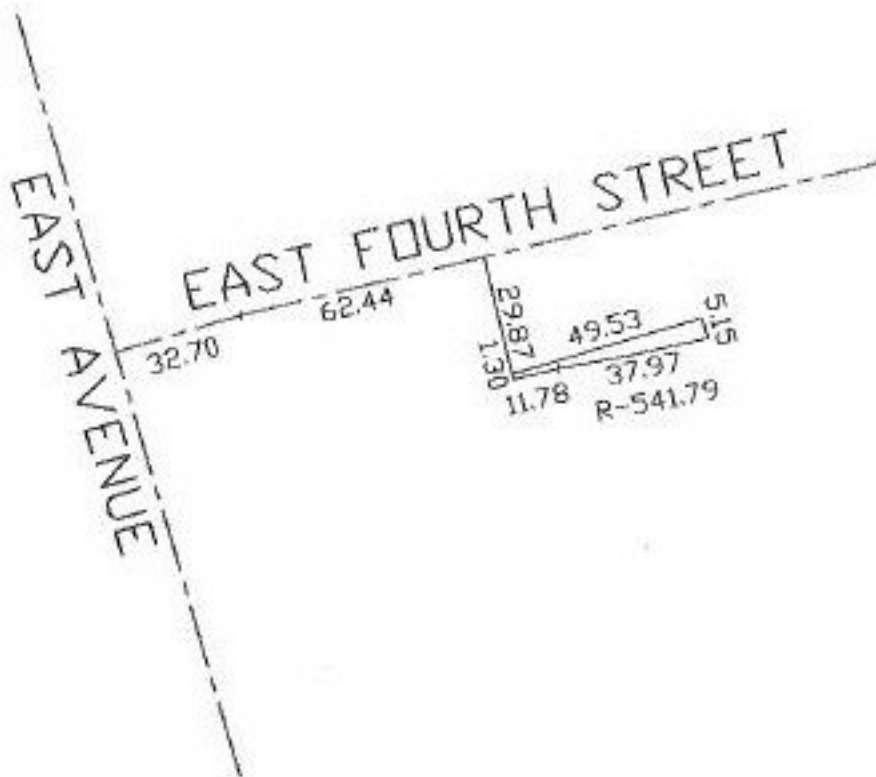

PARENT PARCEL: 06-26-052-000-028

CHILD PARCEL: 06-26-052-000-031, 032

STARTING POINT: Int cl East Ave. & East 4th Street

NO. 22209

EFFECTIVE 7/16/97

SPLITS/DEEDS PROCESSED
 LORAIN COUNTY TAX MAP DEPARTMENT
 226 MIDDLE AVE. ELYRIA, OHIO

SURVEYED BY: James E. Karing
 CLOSURE: 1.07:10.000
 MAP PAGE(S): 6-120
 APPROVED BY: kac DATE: 7-15-97
 SCALE: 1" = 50'

*MAP
 2/10/97
 11:30 AM
 JMK*