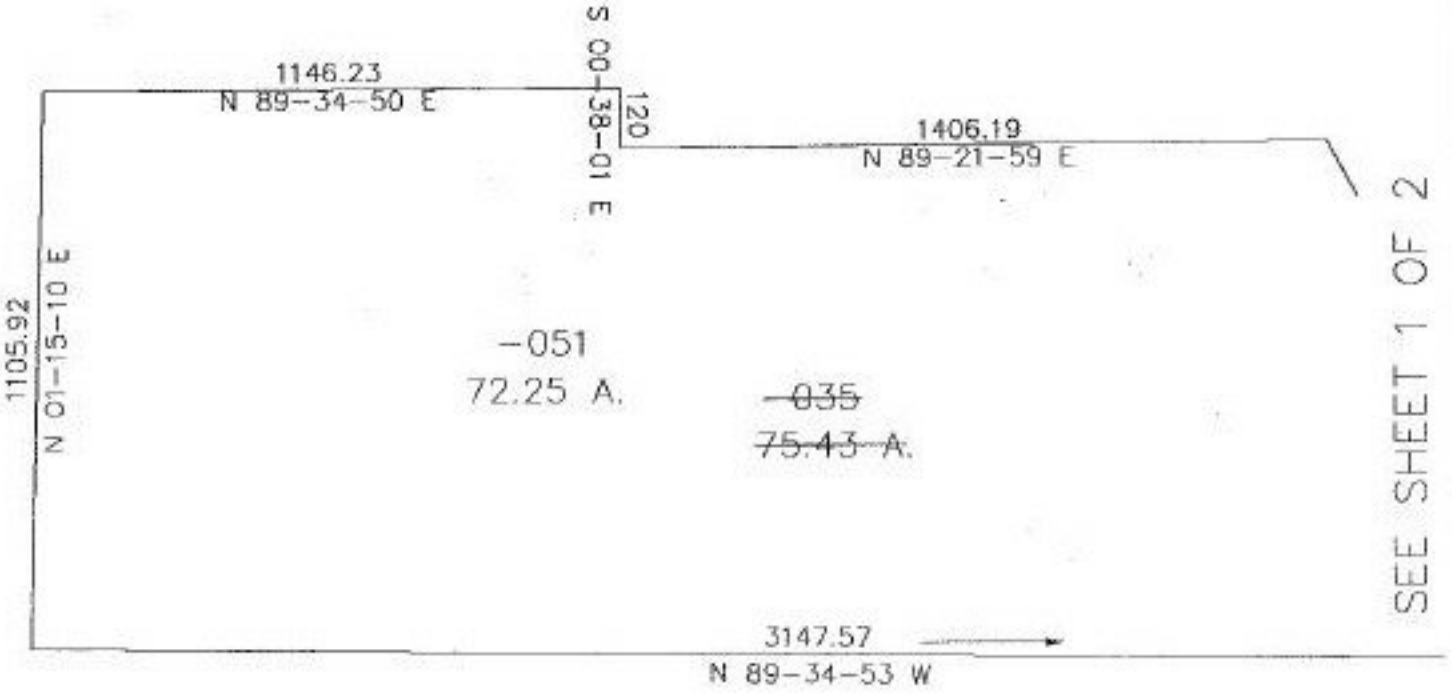

#22204
NO. 22204

PARENT PARCEL: 07-00-032-000-035 & 042
CHILD PARCEL: 07-00-032-000-049 THRU 051 & 07-00-029-000-100
STARTING POINT: INT CL STONEY RIDGE RD & CL BARRES RD

SPLITS/DEEDS PROCESSED
LORAIN COUNTY TAX MAP DEPARTMENT
226 MIDDLE AVE. ELYRIA, OHIO

SURVEYED BY: DANE A. HAPONEK
CLOSURE: 0.05 : 10,000
MAP PAGE(S): 7-B & 07-00-029 C
APPROVED BY: REB DATE: 06/25/97
SCALE: 1" = 400'