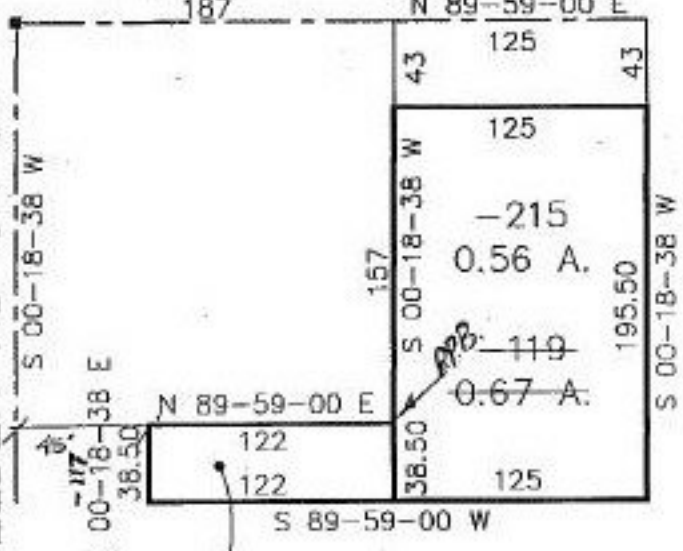

PARENT PARCEL: 04-00-017-103-119
CHILD PARCEL: 04-00-017-103-214 & 215
STARTING POINT: MB @ INT CL WALKER RD & AVON BELDEN RD

NO. 22197

P.O.B.
MB FD

WALKER ROAD

AVON-BELDEN RD SR 83

SPLITS/DEEDS PROCESSED
LORAIN COUNTY TAX MAP DEPARTMENT
226 MIDDLE AVE. ELYRIA, OHIO

SURVEYED BY: DOUGLAS H. MOSLEY
CLOSURE: 0.00 : 10.000
MAP PAGE(S): 04-00-017C
APPROVED BY: RFB DATE: 06/10/97
SCALE: 1" = 100'