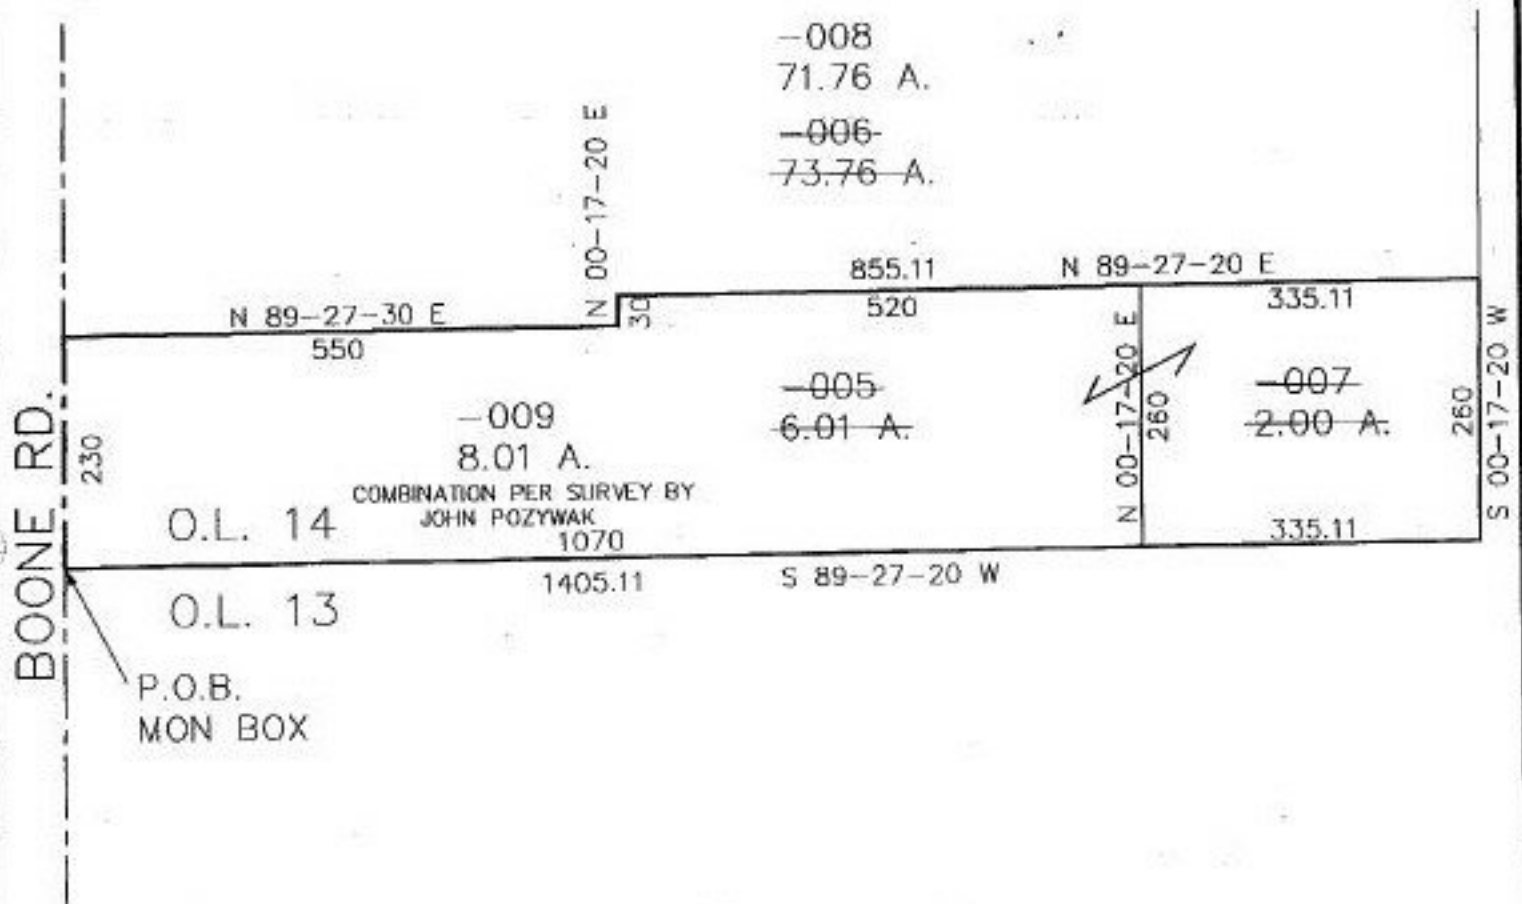

#22195

NO. 22195

PARENT PARCEL: 12-00-014-000-006
CHILD PARCEL: 12-00-014-000-007, 008, 009
STARTING POINT: cl of Boone Rd. & s. line of O.L. 14

SPLITS/DEEDS PROCESSED
LORAIN COUNTY TAX MAP DEPARTMENT
226 MIDDLE AVE. ELYRIA, OHIO

SURVEYED BY: JOHN POZYWAK
CLOSURE: 0.08 PER 10,000
MAP PAGE(S): 12-00-014-A
APPROVED BY: KAC/BFB DATE: 5/27/97
SCALE: 1"=200