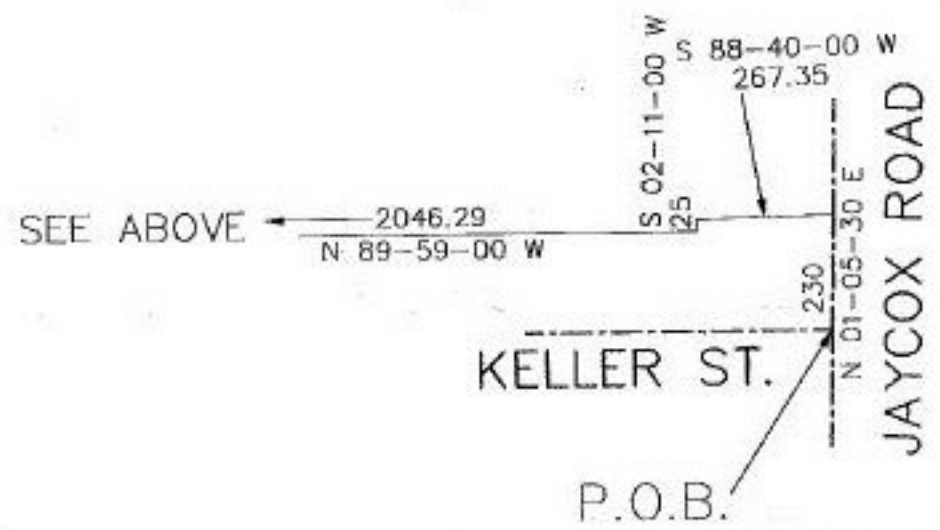

#22190

PARENT PARCEL: 04-00-023-102-026
CHILD PARCEL: 04-00-023-102-029 & 030
STARTING POINT: INT CL KELLER ST & CL JAYCOX RD

NO. 22190

SPLITS/DEEDS PROCESSED
LORAIN COUNTY TAX MAP DEPARTMENT
226 MIDDLE AVE. ELYRIA, OHIO

SURVEYED BY: JAMES J. KRALL
CLOSURE: 0.02 : 10,000
MAP PAGE(S): 4-00-023 B
APPROVED BY: RFB DATE: 06/09/97
SCALE: 1" = 400