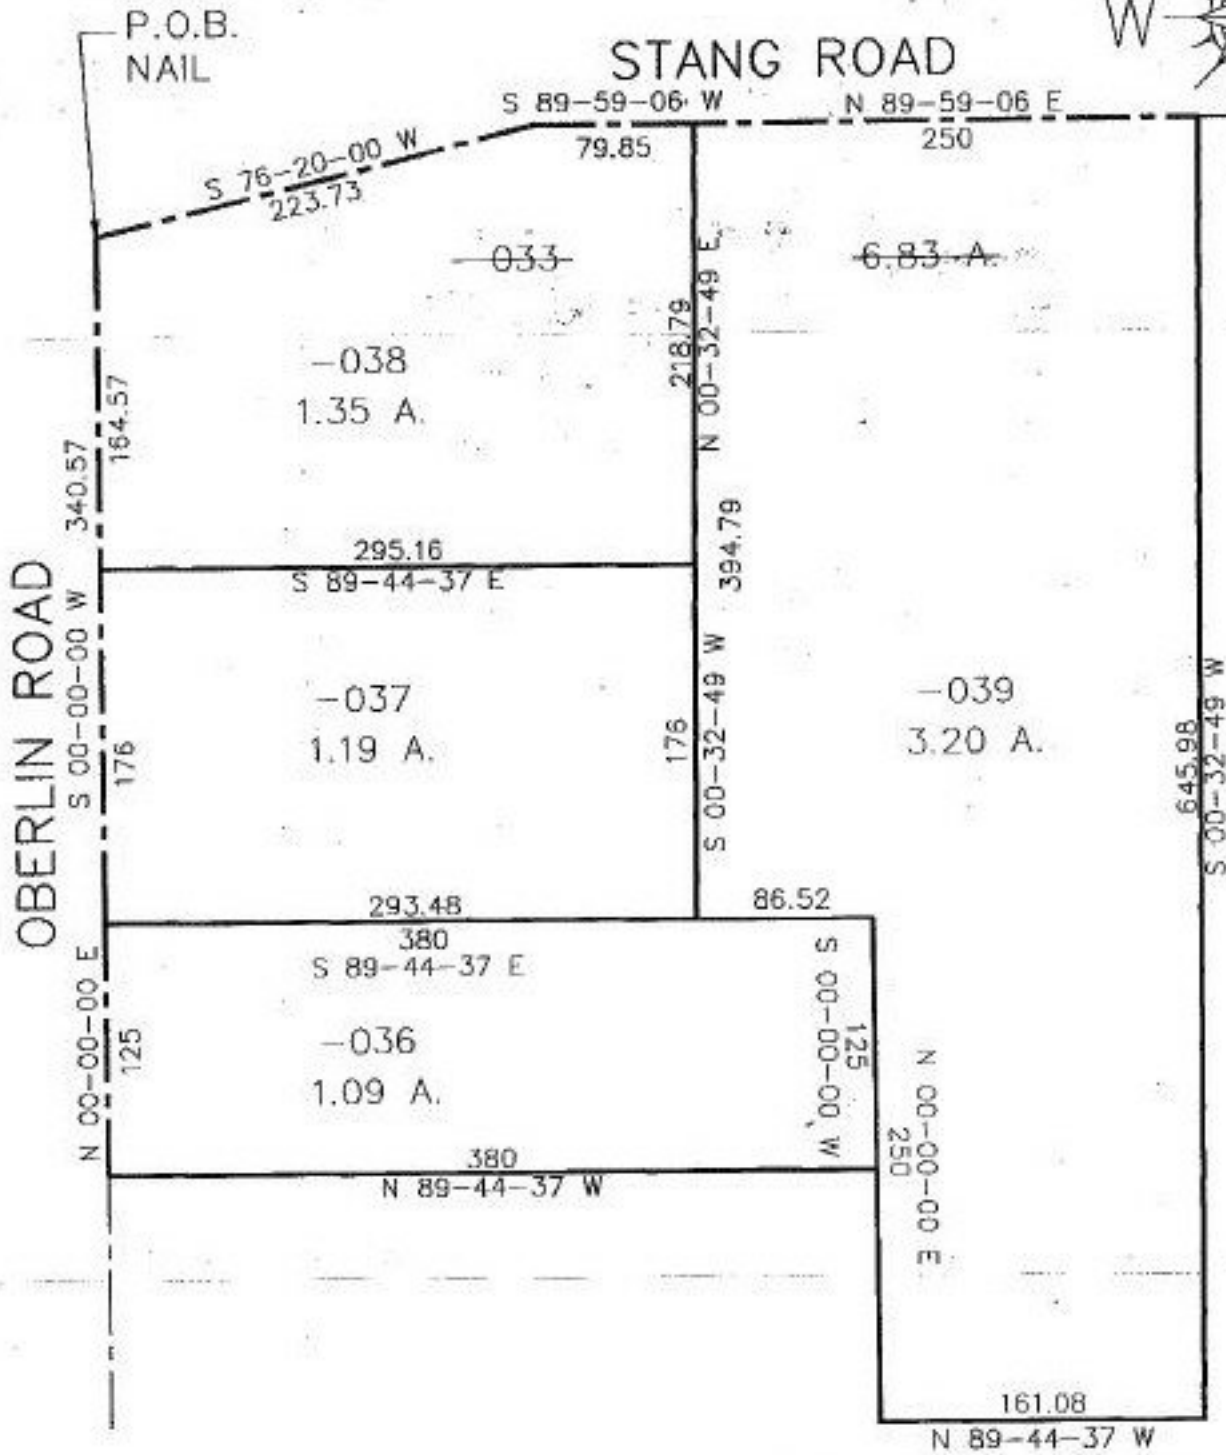

#22189

NO. 22189

PARENT PARCEL: 05-00-065-000-033
CHILD PARCEL: 05-00-065-000-036 THRU 039
STARTING POINT: INT CL OBERLIN ROAD & CL STANG ROAD

SPLITS/DEEDS PROCESSED
LORAIN COUNTY TAX MAP DEPARTMENT
226 MIDDLE AVE. ELYRIA, OHIO

SURVEYED BY: CHARLES P. WARYU
CLOSURE: 0.07 : 10,000
MAP PAGE(S): 5-0
APPROVED BY: RFB DATE: 06/06/97
SCALE: 1" = 100'