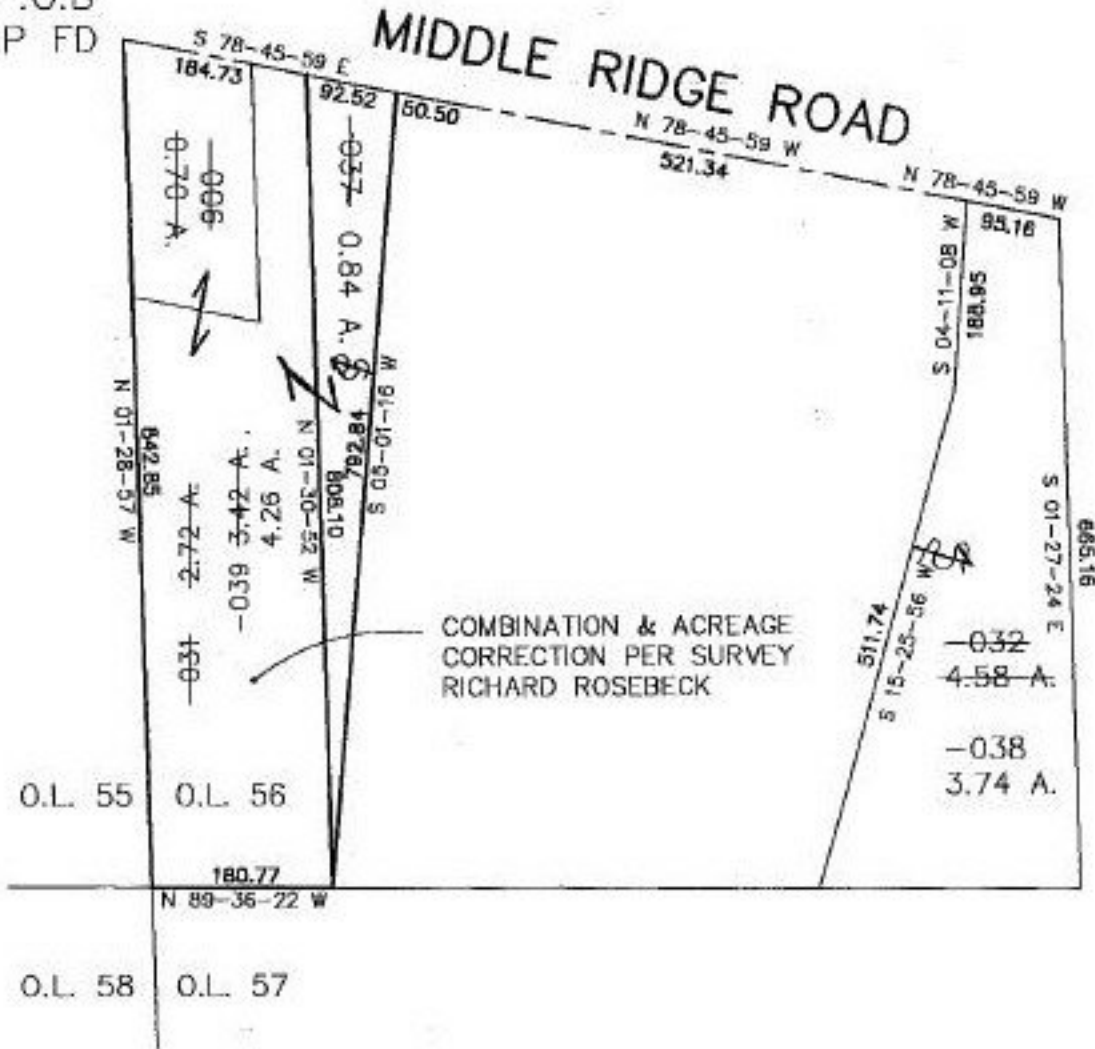

#22183

NO. 22183

PARENT PARCEL: 01-00-056-000-032, 006, 031
CHILD PARCEL: 01-00-056-000-037, 038, 039
STARTING POINT: cl. of Middle Ridge Rd. & w. line of O.L. 56

P.O.B
IP FD

SPLITS/DEEDS PROCESSED
LORAIN COUNTY TAX MAP DEPARTMENT
226 MIDDLE AVE. ELYRIA, OHIO

SURVEYED BY: Richard Rosebeck
CLOSURE: 0.12 per 10.000
MAP PAGE(S): 1-L
APPROVED BY: kac/REB DATE: 05-15-97
SCALE: 1"=200