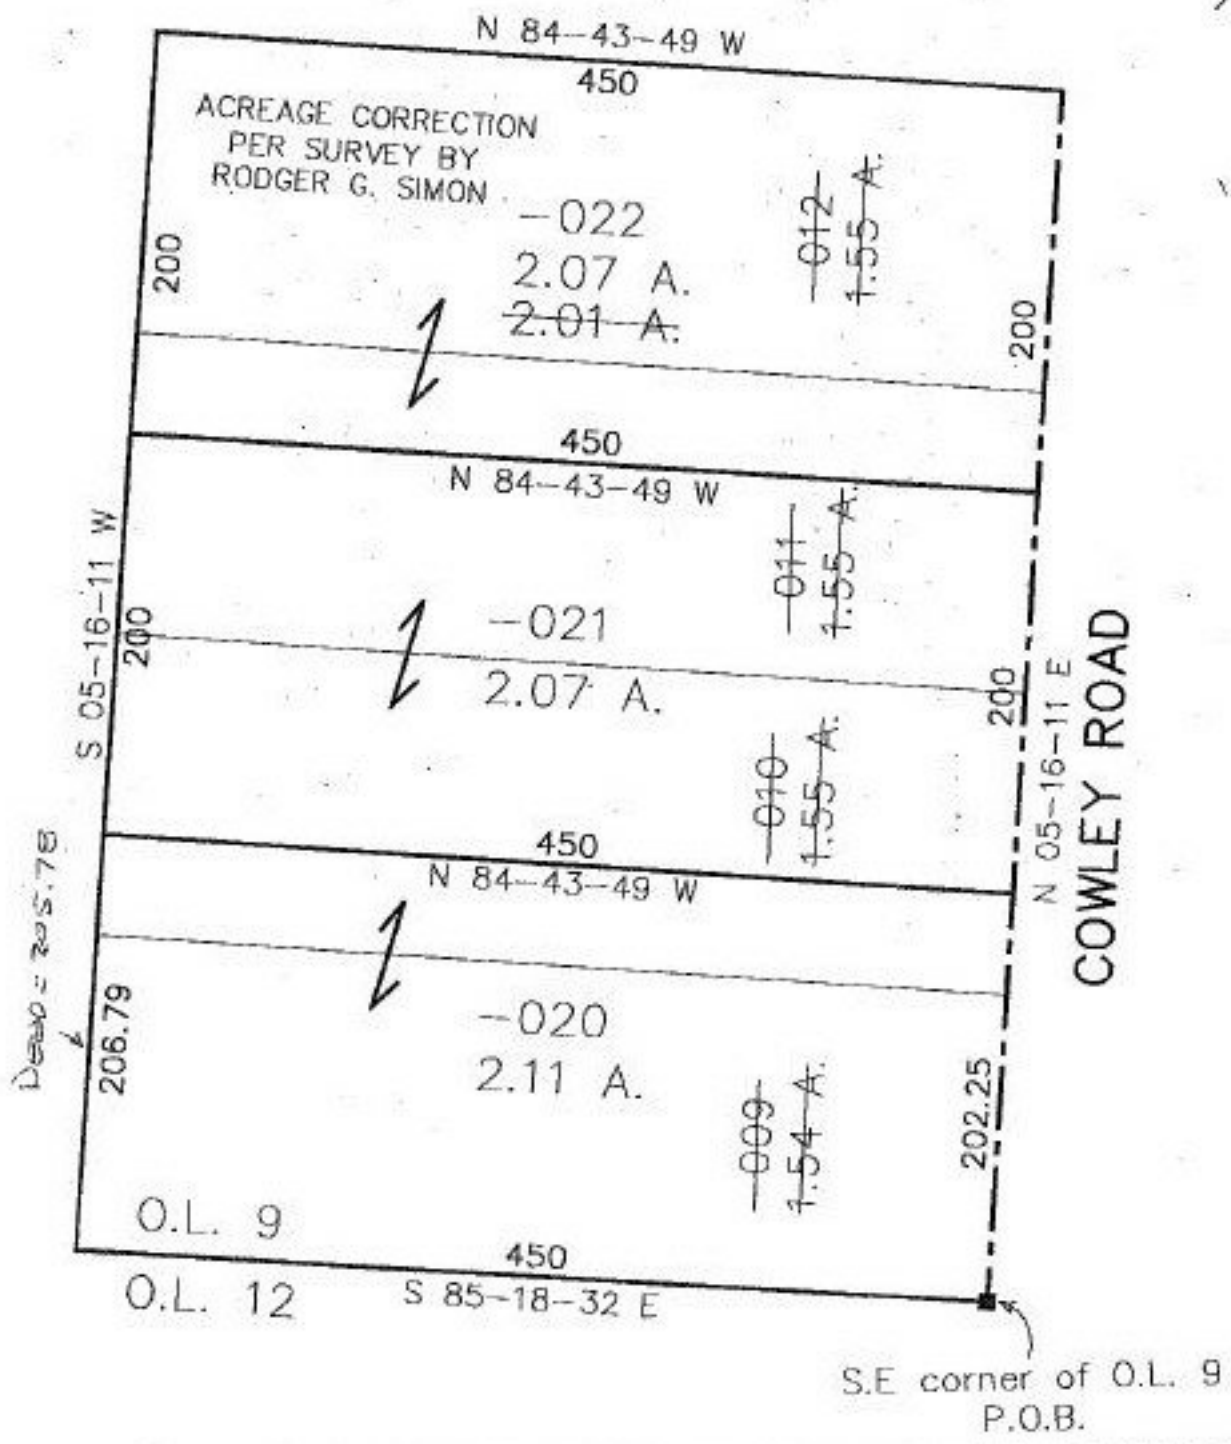

#22177

NO. 22177

PARENT PARCEL: 16-00-009-000-009, 010, 011, 012
 CHILD PARCEL: 16-00-009-000-020, 021, 022
 STARTING POINT: Southeast corner of O.L. 9

SPLITS/DEEDS PROCESSED
 LORAIN COUNTY TAX MAP DEPARTMENT
 226 MIDDLE AVE. ELYRIA, OHIO

SURVEYED BY: Rodger G. Simon
 CLOSURE: 0.18 per 10,000
 MAP PAGE(S): 16-D
 APPROVED BY: kac/REB DATE: 5/19/97
 SCALE: 1" = 100'