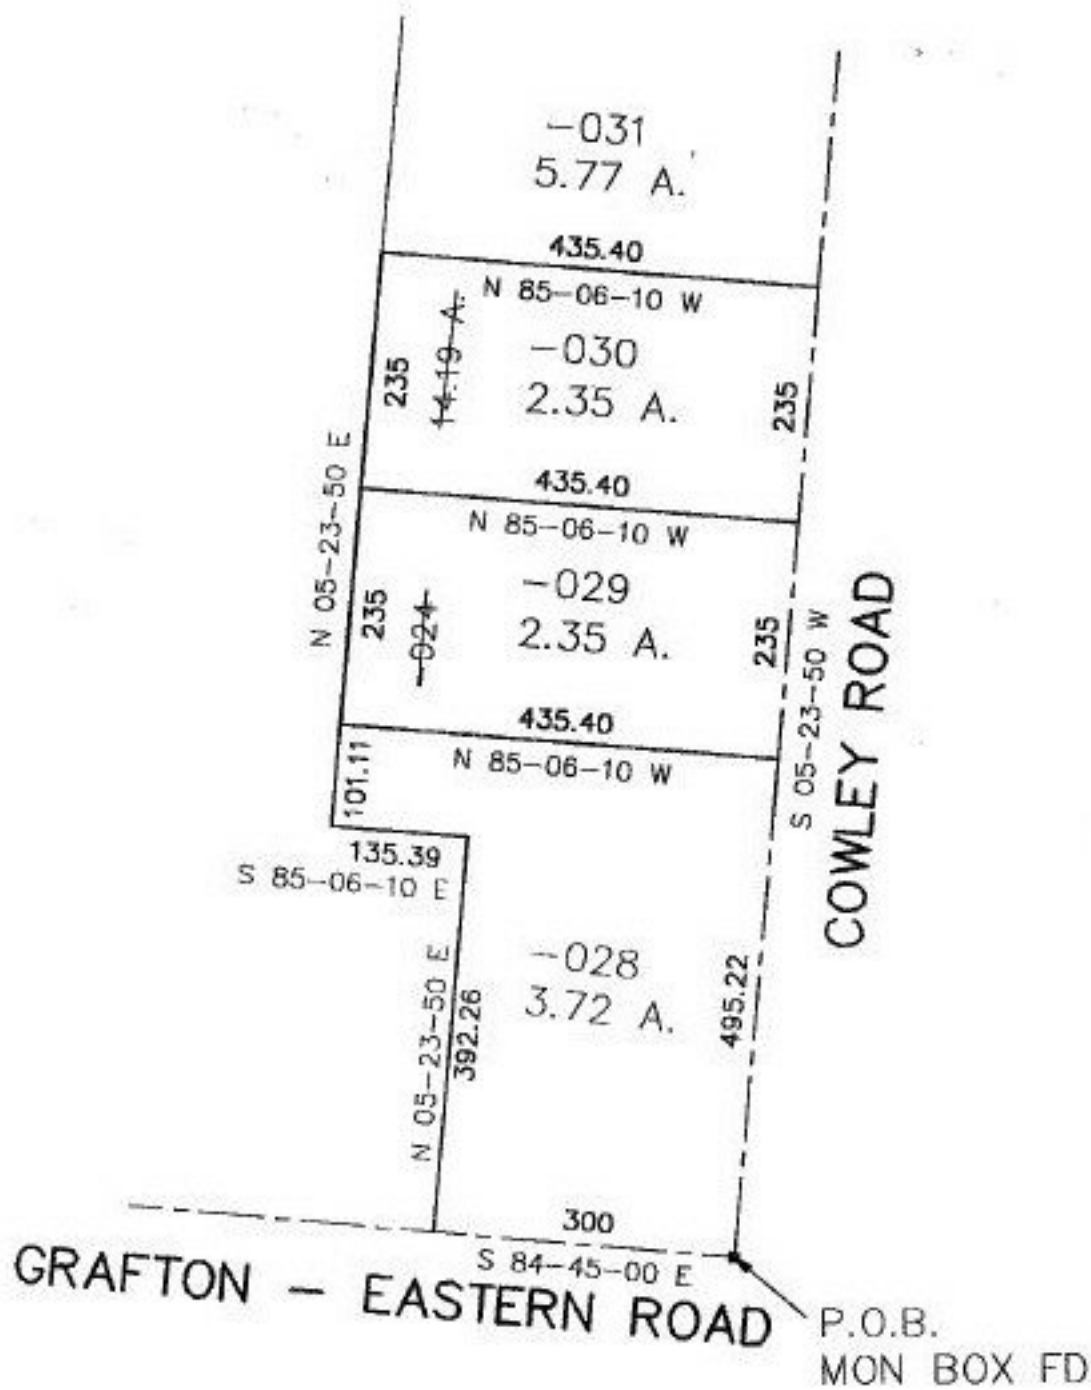

#22170

NO. 22170

PARENT PARCEL: 16-00-012-000-024

CHILD PARCEL: 16-00-012-000-028, 029, 030 & 031

STARTING POINT: se corner of O.L. 12

SPLITS/DEEDS PROCESSED

LORAIN COUNTY TAX MAP DEPARTMENT
226 MIDDLE AVE. ELYRIA, OHIO

SURVEYED BY: James B. Roberts

CLOSURE: 0.02 per 10,000

MAP PAGE(S): 16-0

APPROVED BY: kac/RFB DATE: 5/13/97

SCALE: 1"=200