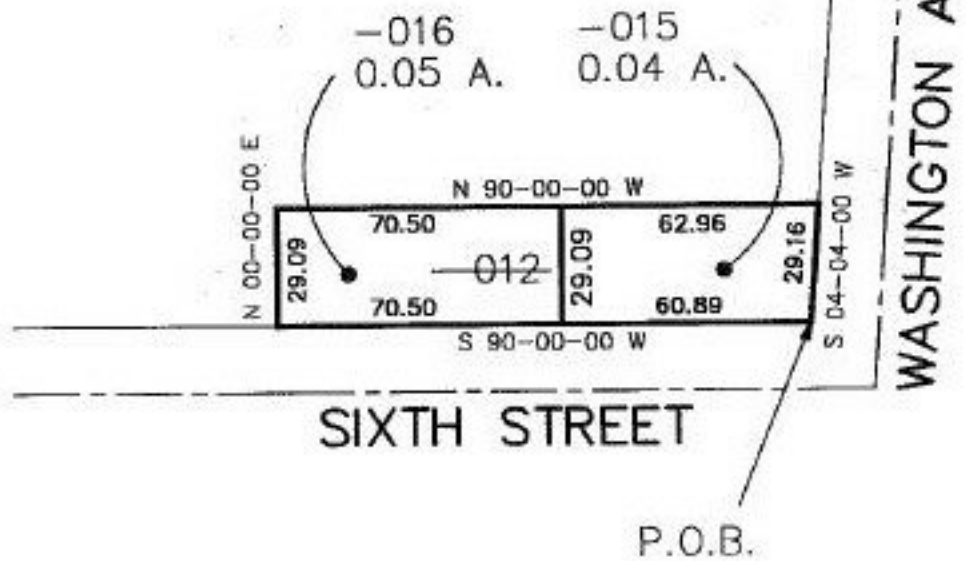

#22169

PARENT PARCEL: 02-01-005-108-012
CHILD PARCEL: 02-01-005-108-015 & 016
STARTING POINT: nw corner of Washington Ave. & sixth street

NO. 22169

SPLITS/DEEDS PROCESSED
LORAIN COUNTY TAX MAP DEPARTMENT
226 MIDDLE AVE. ELYRIA, OHIO

SURVEYED BY: John Poznyak
CLOSURE: 0.22 per 10,000
MAP PAGE(S): 02-01-004-B
APPROVED BY: kac/rfb DATE: 5/13/97
SCALE: 1" = 50'