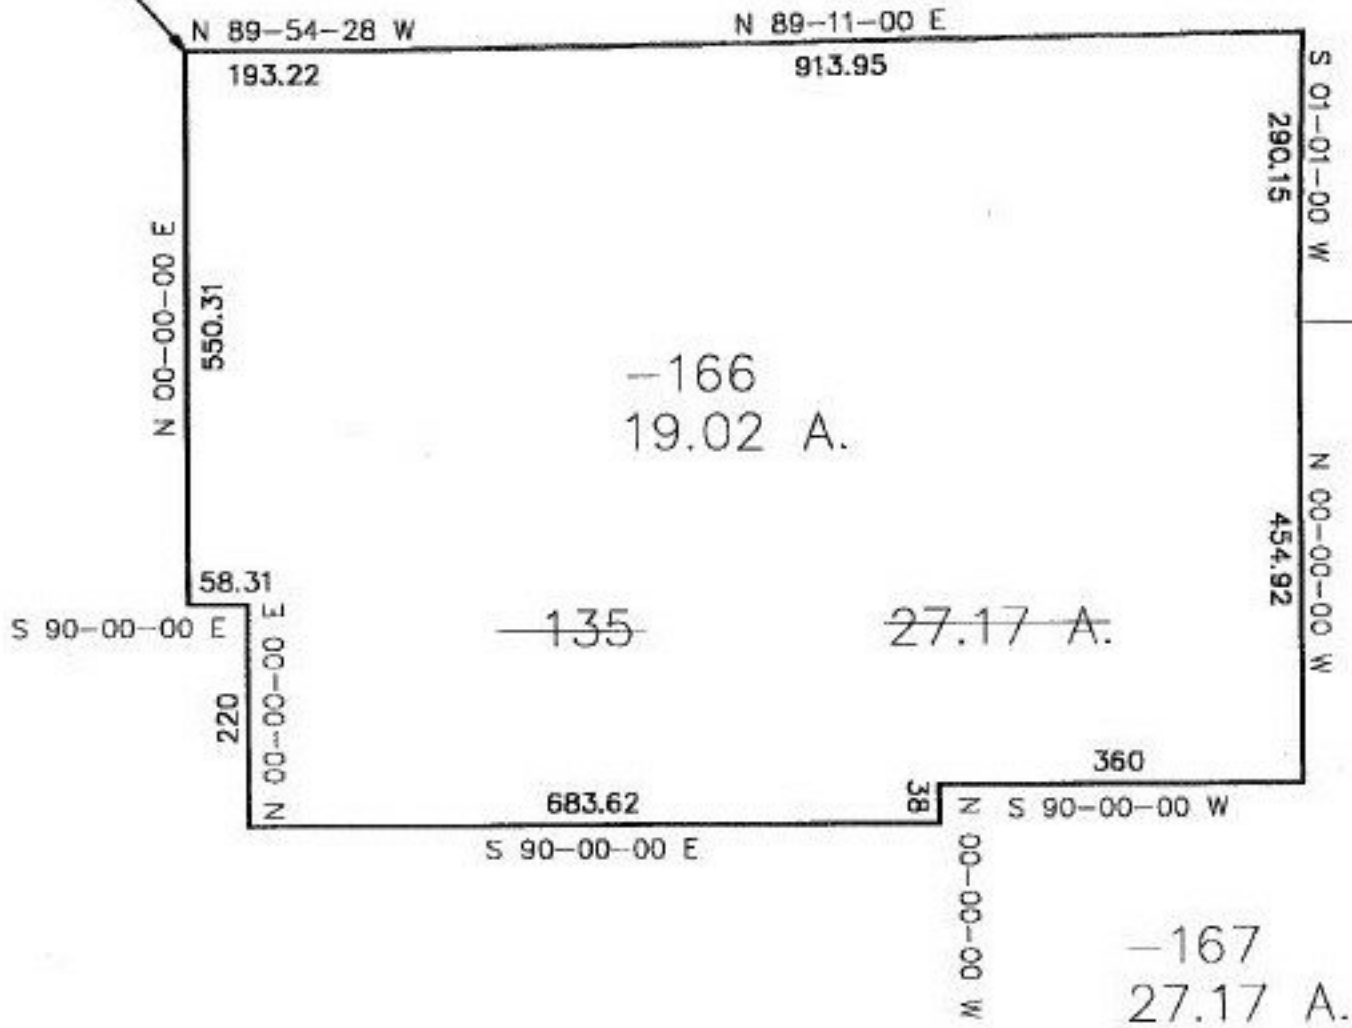

#22163

PARENT PARCEL: 04-00-001-103-135

CHILD PARCEL: 04-00-001-103-166, 167

STARTING POINT: North-east corner of Camelot Subdivision No. 2

NO. 22163

P.O.B

SPLITS/DEEDS PROCESSED
LORAIN COUNTY TAX MAP DEPARTMENT
226 MIDDLE AVE. ELYRIA, OHIO

0.00 per 10,000 Ehtesham M. Suhail

CLOSURE: 0.00 ; 10,000

MAP PAGE(S): 4-1

APPROVED BY: kac/RFB DATE: 4/30/97

SCALE: 1"=200