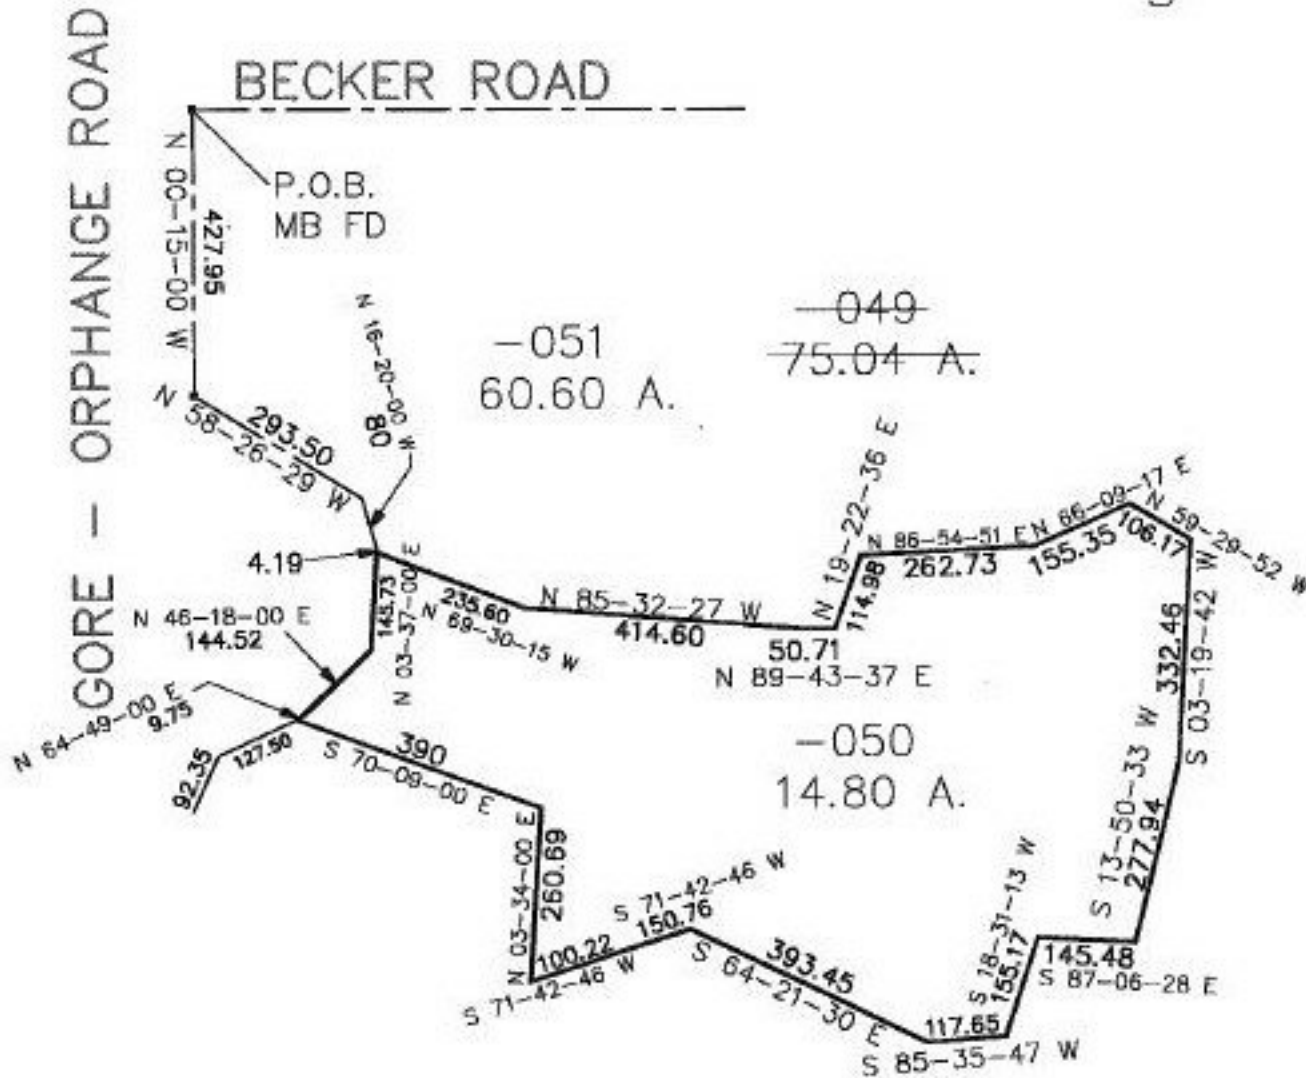

PARENT PARCEL: 08-12-012-000-049

CHILD PARCEL: 08-12-012-000-050, 051

STARTING POINT: MB FD AT INT CL BECKER RD & GORE-ORPHANAGE RD

NO. 22162

EFFECTIVE ACS  
R 10-15-97

JS  
2-18-98

SPLITS/DEEDS PROCESSED  
LORAIN COUNTY TAX MAP DEPARTMENT  
226 MIDDLE AVE. ELYRIA, OHIO

SURVEYED BY: PATRICK A. MCGANNON  
CLOSURE: 0.02 : 10.000  
MAP PAGE(S): B-F  
APPROVED BY: REF DATE: 5/8/97  
SCALE: 1" = 300'