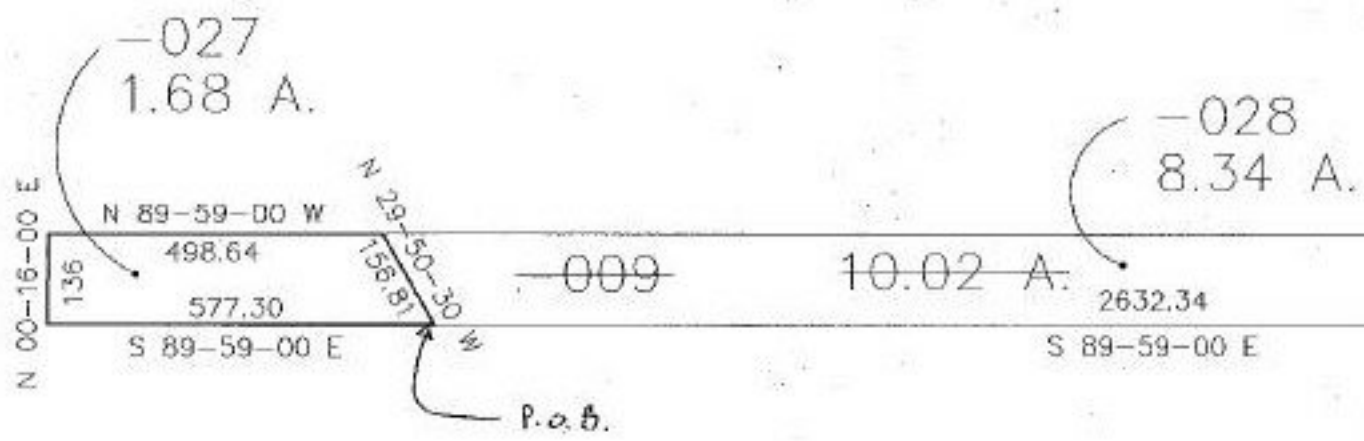

#22160

NO. 22160

PARENT PARCEL: 04-00-023-102-009

CHILD PARCEL: 04-00-023-102-027, 028

STARTING POINT: cl. of Jaycox Rd. & cl. of Keller St.

see sheet 1 of 2

**SPLITS/DEEDS PROCESSED**  
 LORAIN COUNTY TAX MAP DEPARTMENT  
 226 MIDDLE AVE. ELYRIA, OHIO

SURVEYED BY: James J. Kroll  
 CLOSURE: 0.00  
 MAP PAGE(S): 04-00-023-A, B, 04-00-014-D  
 APPROVED BY: kac/REB DATE: 5/27/97  
 SCALE: 1" = 300'