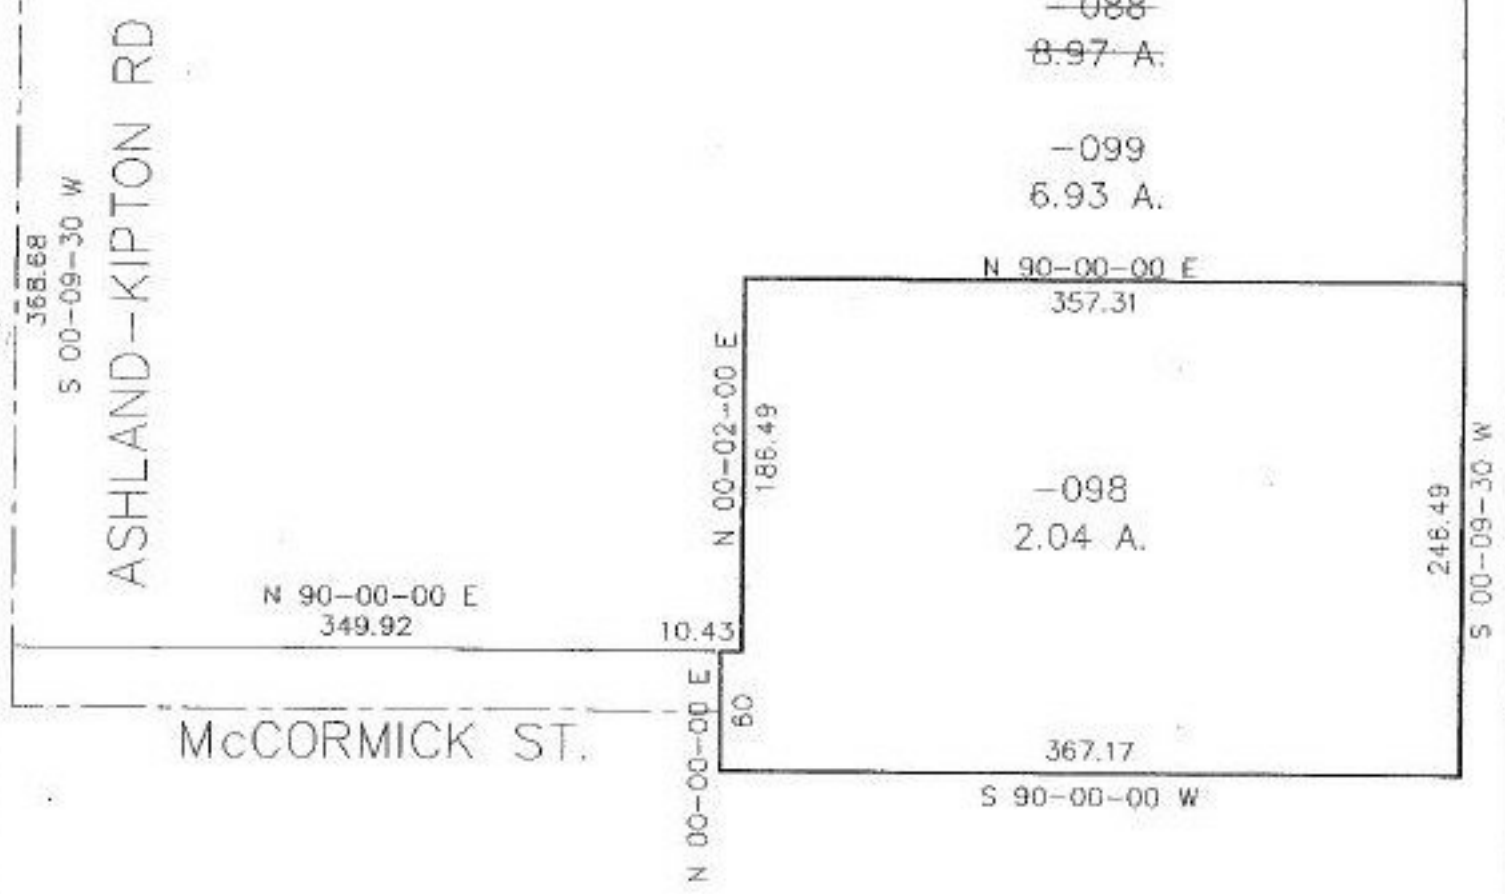

#22158
NO. 22158

PARENT PARCEL: 18-00-020-000-088
CHILD PARCEL: 18-00-020-000-098 & 099
STARTING POINT: STA. 432+27.72 ASHLAND OBERLIN RD

P.O.B.
MON BOX FD
STA. 432+27.72

SPLITS/DEEDS PROCESSED
LORAIN COUNTY TAX MAP DEPARTMENT
226 MIDDLE AVE. ELYRIA, OHIO

SURVEYED BY: Ronald P. Dohy
CLOSURE: 0.02 per 10,000
MAP PAGE(S): 18-00-020-C
APPROVED BY: kac/RFB DATE: 4/24/97
SCALE: 1" = 100'